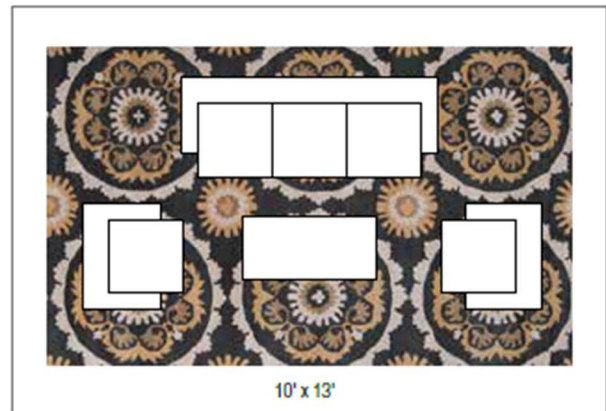

LIVING ROOM #1

Place the rug in front of the sofa. We recommend a rug that is at least 5' x 8', or approximately the length of the sofa. If possible, leave a few inches of exposed floor between the rug and sofa to accent the furniture. When the rug is under a coffee table, make sure the rug is large enough to rest under all four legs of the table.

LIVING ROOM #2

Tuck the rug under the front legs of the sofa. The back legs of the sofa can be situated on or off of the rug, depending on personal preference. We suggest a rug that is 8' x 10' or larger. The rule of thumb is to leave 18" to 24" between the wall and rug, creating a border of exposed floor that frames the arrangement—equal on all four sides, if possible.

9' x 12'

8' x 10'

8' Round

BEDROOM

Place a large rug under two legs of the bed, making sure that the floor is visible all around the bed. The rug should extend at least 24" in length and width from the edges of the bed.

9' x 12'

8' x 10'

8' Round