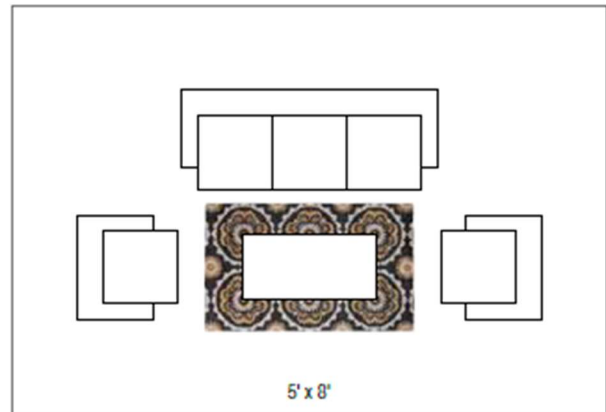

LIVING ROOM #1

Place the rug in front of the sofa. We recommend a rug that is at least 5' x 8', or approximately the length of the sofa. If possible, leave a few inches of exposed floor between the rug and sofa to accent the furniture. When the rug is under a coffee table, make sure the rug is large enough to rest under all four legs of the table.

LIVING ROOM #2

Tuck the rug under the front legs of the sofa. The back legs of the sofa can be situated on or off of the rug, depending on personal preference. We suggest a rug that is 8' x 10' or larger. The rule of thumb is to leave 18" to 24" between the wall and rug, creating a border of exposed floor that frames the arrangement—equal on all four sides, if possible.

9' x 12'

8' x 10'

8' Round

BEDROOM

Place a large rug under two legs of the bed, making sure that the floor is visible all around the bed. The rug should extend at least 24" in length and width from the edges of the bed.

9' x 12'

8' x 10'

8' Round