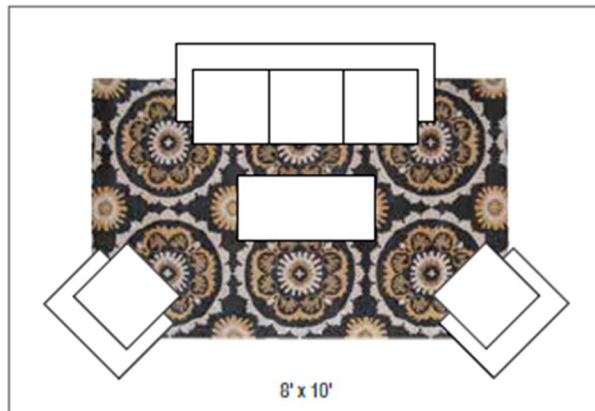

LIVING ROOM #1

Place the rug in front of the sofa. We recommend a rug that is at least 5' x 8', or approximately the length of the sofa. If possible, leave a few inches of exposed floor between the rug and sofa to accent the furniture. When the rug is under a coffee table, make sure the rug is large enough to rest under all four legs of the table.

LIVING ROOM #2

Tuck the rug under the front legs of the sofa. The back legs of the sofa can be situated on or off of the rug, depending on personal preference. We suggest a rug that is 8' x 10' or larger. The rule of thumb is to leave 18" to 24" between the wall and rug, creating a border of exposed floor that frames the arrangement—equal on all four sides, if possible.

9' x 12'

8' x 10'

8' Round

BEDROOM

Place a large rug under two legs of the bed, making sure that the floor is visible all around the bed. The rug should extend at least 24" in length and width from the edges of the bed.

9' x 12'

8' x 10'

8' Round