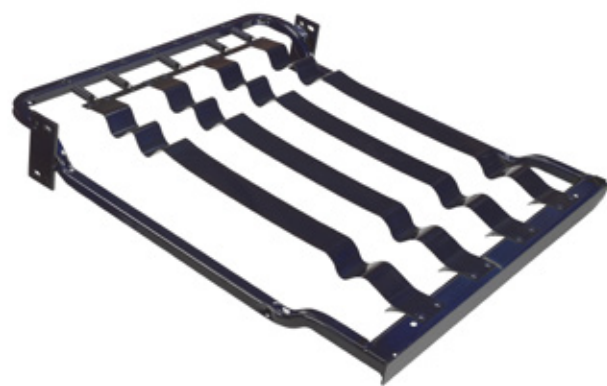

### MAKE IT YOUR OWN!

The Braxton power recline sofa with power headrest is stocked in the leather shown. Customize the Braxton by special order, choosing from one other color of cover shown.

### HOW TO ORDER

- 1 Choose Your Piece(s)
- 2 Choose One of Two Color Options

leather | 1692 (186-01 taupe, 186-80 tan)

SH = Seat Height | SW = Seat Width  
SD = Seat Depth | AH = Arm Height  
OD = Open Depth | WC = Wall Clearance