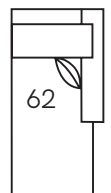

-40 Loveseat
Outside: 65W Inside: 47W
COM: S

-50 Chair
Outside: 42W
Inside: 24W
COM: N

-55 Ottoman
Outside: 18H 27D
30W
COM: E

-29 Queen Sleeper
Outside: 88W Inside: 69W
Depth: 38 COM: V

-25 Left Arm Corner Sofa

One Arm Corner Sofa
Outside: 96W
Inside: 67W
COM: Y

-24 Right Arm Corner Sofa

-41 Armless Loveseat
Outside: 48W
Inside: 48W
COM: L

-51 Armless Chair
Outside: 24W
Inside: 24W
COM: I

-32 Curve
Outside: 73W
Inside: 17W
COM: O
Wall Depth: 50

-63 Left Arm Chaise

One Arm Chaise
Outside: 65D 32W
Inside: 48D 23W
COM: N

-62 Right Arm Chaise

-23 Left Arm Sofa

One Arm Sofa
Outside: 79W
Inside: 70W
COM: T

-22 Right Arm Sofa

-31 Square Corner
Outside: 39W
Inside: 21W
COM: M

-43 Left Arm Loveseat

One Arm Loveseat
Outside: 56W
Inside: 47W
COM: P

-42 Right Arm Loveseat

All dimensions listed are approximate. Width measurements based on widest arm style.

Hickory Heritage Flannery Worksheet