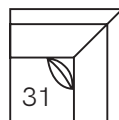

-40 Loveseat
Outside: 65W Inside: 47W
COM: S

-50 Chair
Outside: 42W
Inside: 24W
COM: N

-55 Ottoman
Outside: 18H 27D
30W
COM: E

-29 Queen Sleeper
Outside: 88W Inside: 69W
Depth: 38 COM: V

-25 Left Arm Corner Sofa

One Arm Corner Sofa
Outside: 96W
Inside: 67W
COM: Y

-24 Right Arm Corner Sofa

-41 Armless Loveseat
Outside: 48W
Inside: 48W
COM: L

-51 Armless Chair
Outside: 24W
Inside: 24W
COM: I

-32 Curve
Outside: 73W
Inside: 17W
COM: O
Wall Depth: 50

-63 Left Arm Chaise

One Arm Chaise
Outside: 65D 32W
Inside: 48D 23W
COM: N

-62 Right Arm Chaise

-23 Left Arm Sofa

One Arm Sofa
Outside: 79W
Inside: 70W
COM: T

-22 Right Arm Sofa

-31 Square Corner
Outside: 39W
Inside: 21W
COM: M

-43 Left Arm Loveseat

One Arm Loveseat
Outside: 56W
Inside: 47W
COM: P

-42 Right Arm Loveseat

All dimensions listed are approximate. Width measurements based on widest arm style.

Hickory Heritage Flannery Worksheet