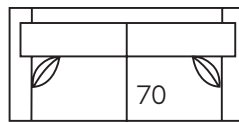

Hickory Heritage

UPHOLSTERY

FLANNERY

1053 COLLECTION

Overall Height	Overall Depth	Inside Depth	Arm Height	Seat Height	Seat Cushion
38	39	21	26	20	HR
Standard: Loose Pillow Back, 19" Throw Pillows			# of standard throw pillows represented in illustration.		
Width measurements based on widest arm styles, the Panel and Sock arms. Overall width is reduced with this arm option: TRACK & TUX - 3" per arm. Seating area dimensions are not affected by arm choice.					

KNIFE EDGE

Base Options

SKIRTED

BLOCK LEG

BUN FOOT

-10 Bungalow Sofa
Outside: 81W Inside: 63W
COM: U

-20 Sofa
Outside: 89W Inside: 71W
COM: W

-70 Sofa (2 Cushion)
Outside: 81W Inside: 63W
COM: U

-40 Loveseat
Outside: 65W Inside: 47W
COM: S

-50 Chair
Outside: 42W
Inside: 24W
COM: N

-55 Ottoman
Outside: 18H 27D
30W
COM: E

-29 Queen Sleeper
Outside: 88W Inside: 69W
Depth: 38 COM: V

-25 Left Arm Corner Sofa