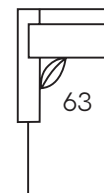

-40 Loveseat
Outside: 65W Inside: 47W
COM: S

-50 Chair
Outside: 42W
Inside: 24W
COM: N

-55 Ottoman
Outside: 18H 27D
30W
COM: E

-29 Queen Sleeper
Outside: 88W Inside: 69W
Depth: 38 COM: V

-25 Left Arm Corner Sofa

One Arm Corner Sofa
Outside: 96W
Inside: 67W
COM: Y

-24 Right Arm Corner Sofa

-41 Armless Loveseat
Outside: 48W
Inside: 48W
COM: L

-51 Armless Chair
Outside: 24W
Inside: 24W
COM: I

-32 Curve
Outside: 73W
Inside: 17W
COM: O
Wall Depth: 50

-63 Left Arm Chaise

One Arm Chaise
Outside: 65D 32W
Inside: 48D 23W
COM: N

-62 Right Arm Chaise

-23 Left Arm Sofa

One Arm Sofa
Outside: 79W
Inside: 70W
COM: T

-22 Right Arm Sofa

-31 Square Corner
Outside: 39W
Inside: 21W
COM: M

-43 Left Arm Loveseat

One Arm Loveseat
Outside: 56W
Inside: 47W
COM: P

-42 Right Arm Loveseat

All dimensions listed are approximate. Width measurements based on widest arm style.

Hickory Heritage Flannery Worksheet