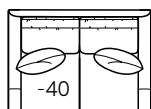

AVAILABLE PIECES

Hickory Heritage **TALBOTT**
UPHOLSTERY 1072 COLLECTION

Overall Height	Overall Depth	Inside Depth	Arm Height	Seat Height	Seat Cushion
37	44	25	25	19	UD
Standard: Loose Pillow Back, Accent Nail Trim			19" throw pillows. Number of standard pillows represented in illustration.		

Available Items in this Collection

All dimensions listed are approximate.

-20 Sofa
Outside: 94W Inside: 86W

-40 Loveseat
Outside: 60W Inside: 51W

-50 Chair
Outside: 32W Inside: 24W
Outside Depth: 42"

-55 Ottoman
24W X 19D X 18H