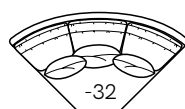

AVAILABLE PIECES

Hickory Heritage **TALBOTT**
UPHOLSTERY 1072 COLLECTION

Overall Height	Overall Depth	Inside Depth	Arm Height	Seat Height	Seat Cushion
37	44	25	25	19	UD
Standard: Loose Pillow Back, Accent Nail Trim			19" throw pillows. Number of standard pillows represented in illustration.		

Available Items in this Collection

All dimensions listed are approximate.

-20 Sofa
Outside: 94W Inside: 86W

-40 Loveseat
Outside: 60W Inside: 51W

-50 Chair
Outside: 32W Inside: 24W
Outside Depth: 42"

-55 Ottoman
24W X 19D X 18H

-43 Left Arm Loveseat

One Arm Loveseat
Outside: 55W Inside: 52W

-42 Right Arm Loveseat

-32 Curve
Outside: 77W Inside: 17W
Wall Depth 55.5"

-25 Left Arm Corner Sofa

One Arm Corner Sofa
Outside: 99W Inside: 77W