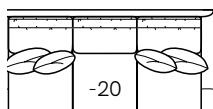

AVAILABLE PIECES

Hickory Heritage **TALBOTT**
UPHOLSTERY 1072 COLLECTION

Overall Height	Overall Depth	Inside Depth	Arm Height	Seat Height	Seat Cushion
37	44	25	25	19	UD
Standard: Loose Pillow Back, Accent Nail Trim			19" throw pillows. Number of standard pillows represented in illustration.		

Available Items in this Collection

All dimensions listed are approximate.

-20 Sofa
Outside: 94W Inside: 86W

-40 Loveseat
Outside: 60W Inside: 51W

-50 Chair
Outside: 32W Inside: 24W
Outside Depth: 42"

-55 Ottoman
24W X 19D X 18H