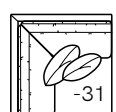

Available Items in this Collection

All dimensions listed are approximate.

-20 Sofa
Outside: 94W Inside: 86W

-40 Loveseat
Outside: 60W Inside: 51W

-50 Chair
Outside: 32W Inside: 24W
Outside Depth: 42"

-55 Ottoman
24W X 19D X 18H

-43 Left Arm Loveseat

One Arm Loveseat
Outside: 55W Inside: 52W

-42 Right Arm Loveseat

-32 Curve
Outside: 77W Inside: 17W
Wall Depth 55.5"

-25 Left Arm Corner Sofa

One Arm Corner Sofa
Outside: 99W Inside: 77W

-24 Right Arm Corner Sofa

-23 Left Arm Sofa

One Arm Sofa
Outside: 80W Inside: 77W

-22 Right Arm Sofa

-31 Corner
Outside: 44W Inside: 44W

Talbott 1072-20 Sofa

How to Order: -
MODEL NUMBER ITEM NUMBER
Example: 1072-20