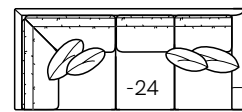

Available Items in this Collection

All dimensions listed are approximate.

-20 Sofa
Outside: 94W Inside: 86W

-40 Loveseat
Outside: 60W Inside: 51W

-50 Chair
Outside: 32W Inside: 24W
Outside Depth: 42"

-55 Ottoman
24W X 19D X 18H

-43 Left Arm Loveseat

One Arm Loveseat
Outside: 55W Inside: 52W

-42 Right Arm Loveseat

-32 Curve
Outside: 77W Inside: 17W
Wall Depth 55.5"

-25 Left Arm Corner Sofa

One Arm Corner Sofa
Outside: 99W Inside: 77W