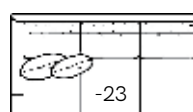

Available Items in this Collection

All dimensions listed are approximate.

-20 Sofa
Outside: 94W Inside: 86W

-40 Loveseat
Outside: 60W Inside: 51W

-50 Chair
Outside: 32W Inside: 24W
Outside Depth: 42"

-55 Ottoman
24W X 19D X 18H

-43 Left Arm Loveseat

One Arm Loveseat
Outside: 55W Inside: 52W

-42 Right Arm Loveseat

-32 Curve
Outside: 77W Inside: 17W
Wall Depth 55.5"

-25 Left Arm Corner Sofa

One Arm Corner Sofa
Outside: 99W Inside: 77W

-24 Right Arm Corner Sofa

-23 Left Arm Sofa

One Arm Sofa
Outside: 80W Inside: 77W

-22 Right Arm Sofa

-31 Corner
Outside: 44W Inside: 44W

Talbott 1072-20 Sofa

How to Order: -
MODEL NUMBER ITEM NUMBER
Example: 1072-20