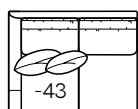

AVAILABLE PIECES

Hickory Heritage **TALBOTT**
UPHOLSTERY 1072 COLLECTION

Overall Height	Overall Depth	Inside Depth	Arm Height	Seat Height	Seat Cushion
37	44	25	25	19	UD
Standard: Loose Pillow Back, Accent Nail Trim			19" throw pillows. Number of standard pillows represented in illustration.		

Available Items in this Collection

All dimensions listed are approximate.

-20 Sofa
Outside: 94W Inside: 86W

-40 Loveseat
Outside: 60W Inside: 51W

-50 Chair
Outside: 32W Inside: 24W
Outside Depth: 42"

-55 Ottoman
24W X 19D X 18H

-43 Left Arm Loveseat

One Arm Loveseat
Outside: 55W Inside: 52W

-42 Right Arm Loveseat

-32 Curve
Outside: 77W Inside: 17W
Wall Depth 55.5"

-25 Left Arm Corner Sofa

One Arm Corner Sofa
Outside: 99W Inside: 77W