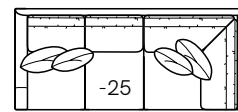

Available Items in this Collection

All dimensions listed are approximate.

-20 Sofa
Outside: 94W Inside: 86W

-40 Loveseat
Outside: 60W Inside: 51W

-50 Chair
Outside: 32W Inside: 24W
Outside Depth: 42"

-55 Ottoman
24W X 19D X 18H

-43 Left Arm Loveseat

One Arm Loveseat
Outside: 55W Inside: 52W

-42 Right Arm Loveseat

-32 Curve
Outside: 77W Inside: 17W
Wall Depth 55.5"

-25 Left Arm Corner Sofa

One Arm Corner Sofa
Outside: 99W Inside: 77W

-24 Right Arm Corner Sofa

-23 Left Arm Sofa

One Arm Sofa
Outside: 80W Inside: 77W

-22 Right Arm Sofa

-31 Corner
Outside: 44W Inside: 44W

Talbott 1072-20 Sofa

How to Order: -
MODEL NUMBER ITEM NUMBER
Example: 1072-20