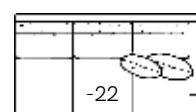

Available Items in this Collection

All dimensions listed are approximate.

-20 Sofa
Outside: 94W Inside: 86W

-40 Loveseat
Outside: 60W Inside: 51W

-50 Chair
Outside: 32W Inside: 24W
Outside Depth: 42"

-55 Ottoman
24W X 19D X 18H

-43 Left Arm Loveseat

One Arm Loveseat
Outside: 55W Inside: 52W

-42 Right Arm Loveseat

-32 Curve
Outside: 77W Inside: 17W
Wall Depth 55.5"

-25 Left Arm Corner Sofa

One Arm Corner Sofa
Outside: 99W Inside: 77W

-24 Right Arm Corner Sofa

-23 Left Arm Sofa

One Arm Sofa
Outside: 80W Inside: 77W

-22 Right Arm Sofa

-31 Corner
Outside: 44W Inside: 44W

Talbott 1072-20 Sofa

How to Order: -
MODEL NUMBER ITEM NUMBER
Example: 1072-20