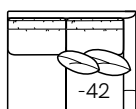

One Arm Loveseat
Outside: 55W Inside: 52W

-42 Right Arm Loveseat