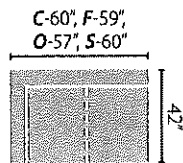

Configuration D
L LS Loveseat
R CHASE Chaise

Configuration E
L S Sofa
WEDGE Wedge
ALS Armless Loveseat
R CUDD Cuddler Chair

L/R Corner Sofa (CRNS)
Height: 30

L/R Sofa (S)
Height: 30

L/R Loveseat (LS)
Height: 30

Armless Sofa (AS)
Height: 30

Armless Loveseat (ALS)
Height: 30

Armless Chair (AC)
Height: 30

L/R Chaise (CHASE)
Height: 30

90° Wedge (WEDGE)
Height: 30
Wall Depth: 49"

L/R Cuddler Chair (CUDD)
Height: 30
Wall Depth: 51"
C-64", F-62", O-62", S-64"