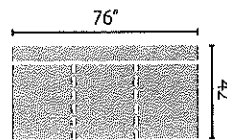

Configuration D
L LS Loveseat
R CHASE Chaise

Configuration E
L S Sofa
WEDGE Wedge
ALS Armless Loveseat
R CUDD Cuddler Chair

L/R Corner Sofa (CRNS)
Height: 30

L/R Sofa (S)
Height: 30

L/R Loveseat (LS)
Height: 30

Armless Sofa (AS)
Height: 30

Armless Loveseat (ALS)
Height: 30

Armless Chair (AC)
Height: 30

L/R Chaise (CHASE)
Height: 30

90° Wedge (WEDGE)
Height: 30
Wall Depth: 49"

L/R Cuddler Chair (CUDD)
Height: 30
Wall Depth: 51"
C-64", F-62", O-62", S-64"