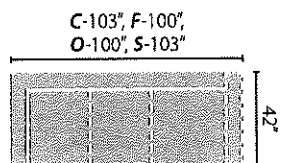

Sofa (S)
Height: 30"

Loveseat (LS)
Height: 30"

C-44", F-38",
O-38", S-44"

Chaise (CHASE)
Height: 30"

C-55", F-50",
O-50", S-55"

Big Chair (BC)
Height: 30"

Ottoman (OTTO)
Height: 20"

2 CHOOSE YOUR FABRICS

Configuration D
L LS Loveseat
R CHASE Chaise

Configuration E
L S Sofa
WEDGE Wedge
ALS Armless Loveseat
R CUDD Cuddler Chair

L/R Corner Sofa (CRNS)
Height: 30

L/R Sofa (S)
Height: 30

L/R Loveseat (LS)
Height: 30