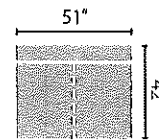

Sofa (S)
Height: 30"

Loveseat (LS)
Height: 30"

C-44", F-38",
O-38", S-44"

Chaise (CHASE)
Height: 30"

C-55", F-50",
O-50", S-55"

Big Chair (BC)
Height: 30"

Ottoman (OTTO)
Height: 20"

2 CHOOSE YOUR FABRICS

Configuration D
L LS Loveseat
R CHASE Chaise

Configuration E
L S Sofa
WEDGE Wedge
ALS Armless Loveseat
R CUDD Cuddler Chair

L/R Corner Sofa (CRNS)
Height: 30

L/R Sofa (S)
Height: 30

L/R Loveseat (LS)
Height: 30

Armless Sofa (AS)
Height: 30

Armless Loveseat (ALS)
Height: 30

Armless Chair (AC)
Height: 30

L/R Chaise (CHASE)
Height: 30

90° Wedge (WEDGE)
Height: 30
Wall Depth: 49"

L/R Cuddler Chair (CUDD)
Height: 30
Wall Depth: 51"
C-64", F-62", O-62", S-64"