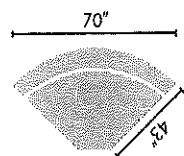

Configuration D
L LS Loveseat
R CHASE Chaise

Configuration E
L S Sofa
WEDGE Wedge
ALS Armless Loveseat
R CUDD Cuddler Chair

L/R Corner Sofa (CRNS)
Height: 30

L/R Sofa (S)
Height: 30

L/R Loveseat (LS)
Height: 30

Armless Sofa (AS)
Height: 30

Armless Loveseat (ALS)
Height: 30

Armless Chair (AC)
Height: 30

L/R Chaise (CHASE)
Height: 30

90° Wedge (WEDGE)
Height: 30
Wall Depth: 49"

L/R Cuddler Chair (CUDD)
Height: 30
Wall Depth: 51"
C-64", F-62", O-62", S-64"