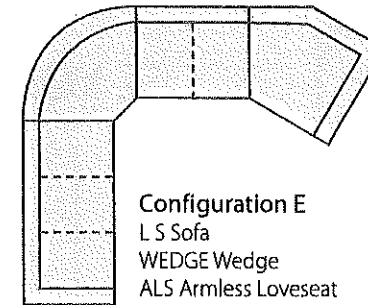

(OVER)

deep seating solutions

YOUR STYLE YOUR FABRIC YOUR WAY

Configuration A
L CRNS Corner Sofa
ALS Armless Loveseat
R CHASE Chaise

Configuration B
L CRNS Corner Sofa
AS Armless Sofa
R CHASE Chaise

Configuration C
L CRNS Corner Sofa
R S Sofa

Configuration D
L LS Loveseat
R CHASE Chaise

Configuration E
L S Sofa
WEDGE Wedge
ALS Armless Loveseat
R CUDD Cuddler Chair

L/R Corner Sofa (CRNS)
Height: 30

L/R Sofa (S)
Height: 30

L/R Loveseat (LS)
Height: 30

Armless Sofa (AS)
Height: 30

Armless Loveseat (ALS)
Height: 30

Armless Chair (AC)
Height: 30

L/R Chaise (CHASE)
Height: 30

90° Wedge (WEDGE)
Height: 30
Wall Depth: 49"

L/R Cuddler Chair (CUDD)
Height: 30
Wall Depth: 51"
C-64", F-62", O-62", S-64"