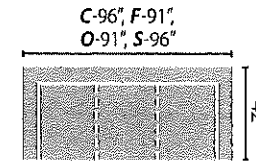

deep seating solutions

YOUR STYLE YOUR FABRIC YOUR WAY

1 CHOOSE YOUR ARM

CORA ARM
K41200
C

FINDLEY ARM
K56830
F

OLIVER ARM
K41400
O

SAMANTHA ARM
36840
S

PIECES AVAILABLE

Sofa (S)
Height: 30"

Loveseat (LS)
Height: 30"

C-44", F-38",
O-38", S-44"

Chaise (CHASE)
Height: 30"

C-55", F-50",
O-50", S-55"

Big Chair (BC)
Height: 30"

Ottoman (OTTO)
Height: 20"

2 CHOOSE YOUR FABRICS