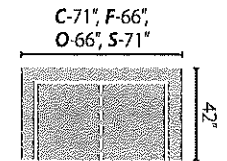

Sofa (S)
Height: 30"

Loveseat (LS)
Height: 30"

C-44", F-38",
O-38", S-44"

Chaise (CHASE)
Height: 30"

C-55", F-50",
O-50", S-55"

Big Chair (BC)
Height: 30"

Ottoman (OTTO)
Height: 20"

2 CHOOSE YOUR FABRICS