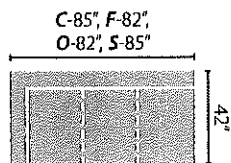

Sofa (S)
Height: 30"

Loveseat (LS)
Height: 30"

C-44", F-38",
O-38", S-44"

Chaise (CHASE)
Height: 30"

C-55", F-50",
O-50", S-55"

Big Chair (BC)
Height: 30"

Ottoman (OTTO)
Height: 20"

2 CHOOSE YOUR FABRICS

(OVER)

deep seating solutions

YOUR STYLE YOUR FABRIC YOUR WAY

Configuration A
L CRNS Corner Sofa
ALS Armless Loveseat
R CHASE Chaise

Configuration B
L CRNS Corner Sofa
AS Armless Sofa
R CHASE Chaise

Configuration C
L CRNS Corner Sofa
R S Sofa

Configuration D
L LS Loveseat
R CHASE Chaise

Configuration E
L S Sofa
WEDGE Wedge
ALS Armless Loveseat
R CUDD Cuddler Chair

L/R Corner Sofa (CRNS)
Height: 30

L/R Sofa (S)
Height: 30

L/R Loveseat (LS)
Height: 30