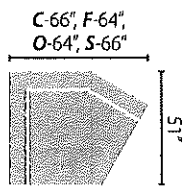

Configuration D
L LS Loveseat
R CHASE Chaise

Configuration E
L S Sofa
WEDGE Wedge
ALS Armless Loveseat
R CUDD Cuddler Chair

L/R Corner Sofa (CRNS)
Height: 30

L/R Sofa (S)
Height: 30

L/R Loveseat (LS)
Height: 30

Armless Sofa (AS)
Height: 30

Armless Loveseat (ALS)
Height: 30

Armless Chair (AC)
Height: 30

L/R Chaise (CHASE)
Height: 30

90° Wedge (WEDGE)
Height: 30
Wall Depth: 49"

L/R Cuddler Chair (CUDD)
Height: 30
Wall Depth: 51"
C-64", F-62", O-62", S-64"