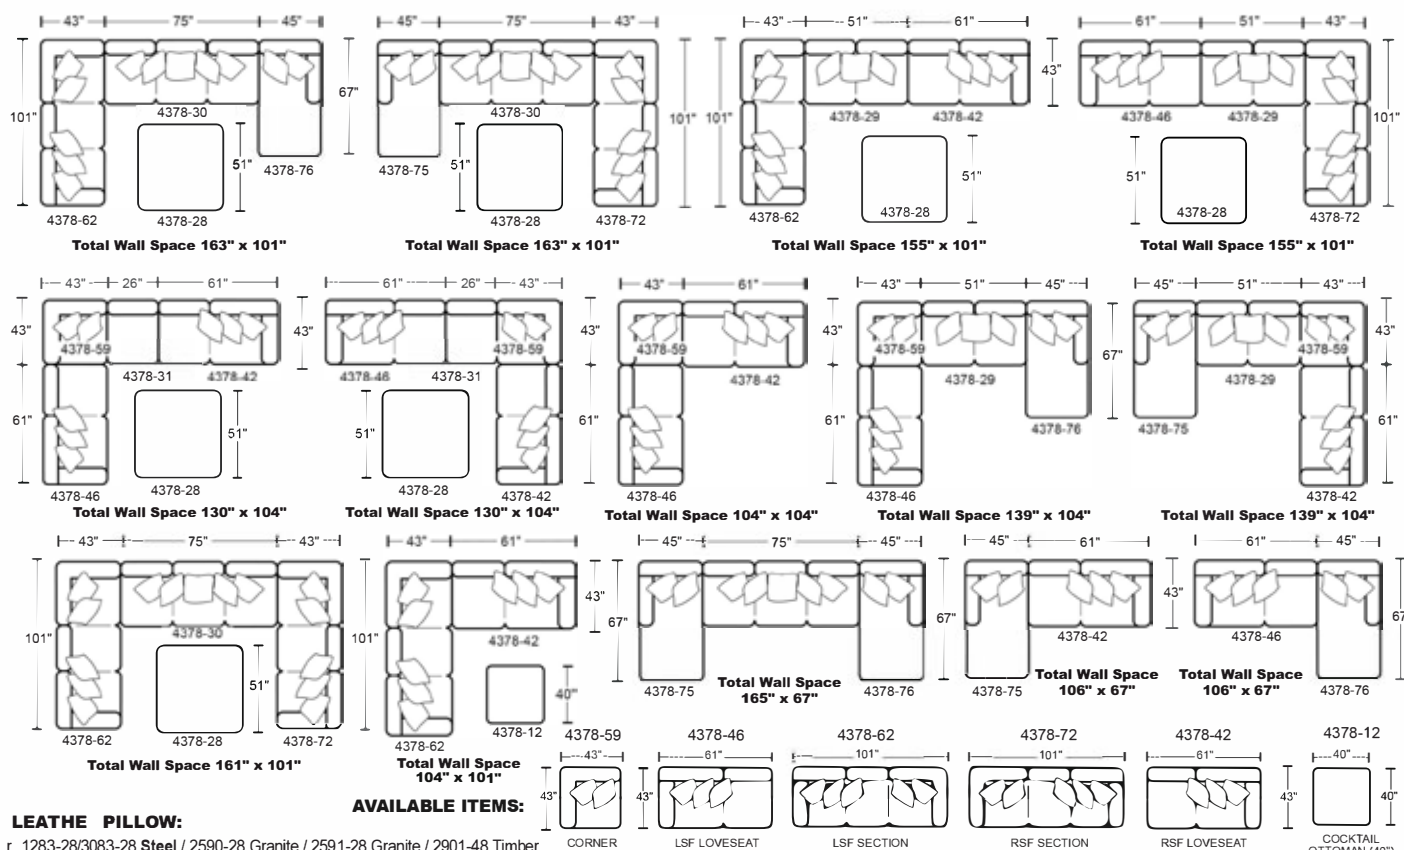

### MAKE IT YOUR OWN!

The Camden sectional is stocked in the leather/fabric combination shown.

### AVAILABLE OPTIONS

DIMENSIONS:		L	H	D
LSF Section	4378-62	101"	38"	43"
RSF Section	4378-72	101"	38"	43"
LSF Loveseat	4378-46	61"	38"	43"
RSF Loveseat	4378-42	61"	38"	43"
LSF Chaise	4378-75	45"	38"	67"
RSF Chaise	4378-76	45"	38"	67"
Armless Sofa	4378-30	75"	38"	43"
Armless Loveseat	4378-29	51"	38"	43"
Armless Chair	4378-31	26"	38"	43"
Corner	4378-59	43"	38"	43"
Cocktail Ottoman (40")	4378-12	40"	18"	40"
Cocktail Ottoman	4378-28	51"	18"	51"