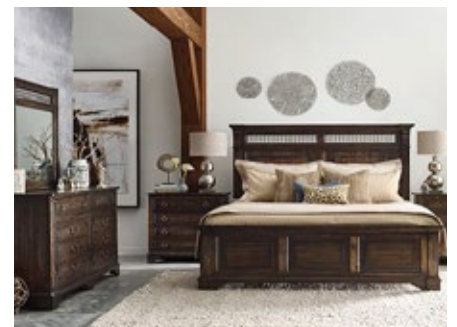

FEATURES AND BENEFITS

- Solid Wood Construction - Superior solid wood strength from Kincaid with mortise & tenon joinery that is also glued and secured with a screw. Features solid wood post and solid wood end panels and tops.
- Full-Extension Soft-Close Drawers - Kincaid drawers are full depth and extend all the way for full access with a soft-close / self-close function.
- Built in Levelers - No homeowner's floor is perfectly level, so Kincaid provides adjustable levelers built into the front feet to keep your furniture operating flawlessly.
- Solid Wood Strength - Kincaid solid wood construction provides the unmatched strength and durability. Posts are reinforced for additional stability.
- Multi-Step Finishing - All Kincaid finishes utilize between a 16 and 26 step process ensuring depth and beauty in a time-proven durable finish.
- Kinguard Table Tops - All Kincaid solid wood table tops also come with Kinguard protective coating which provides an extra layer of durability to help resist scratching and scuffing.
- Drawer Construction - Solid hardwood, English dovetailing and corner blocking.

SEE KIOSK FOR ALL OPTIONS AND AVAILABILITY

Elise Collection

Greyson Collection

Weatherford Collection

Wildfire Collection

Foundry Collection

Montreat Collection

Weatherford Collection