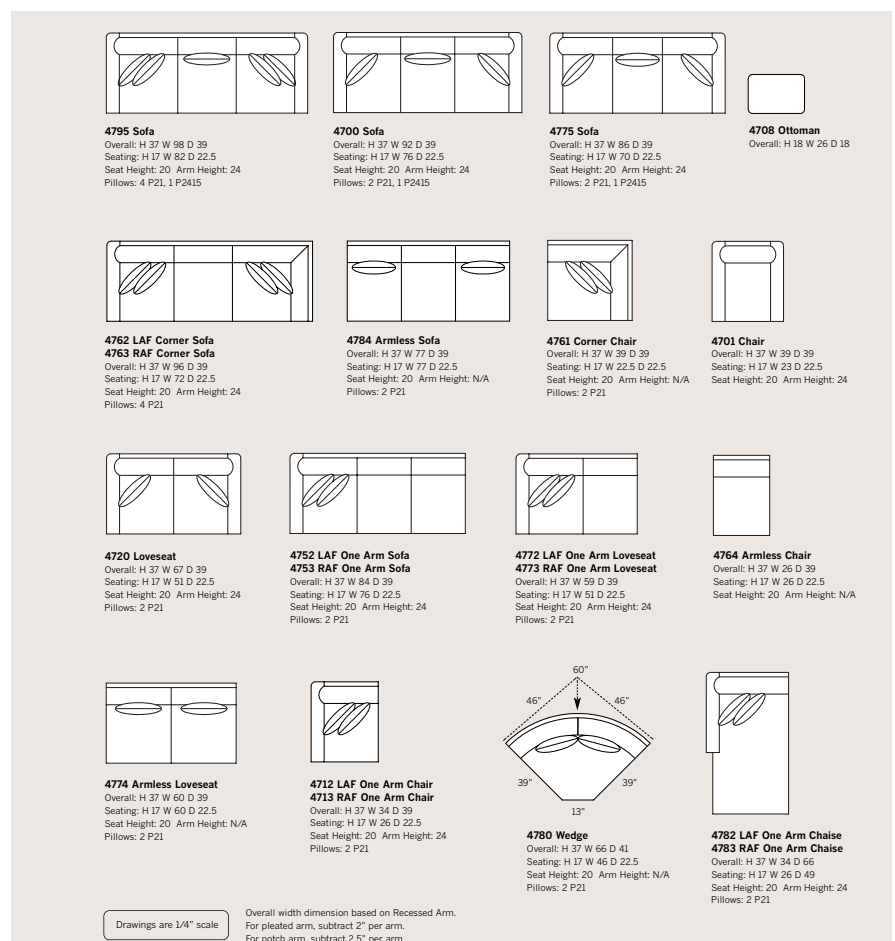

The Benson sofa is stocked in the fabric shown. Customize the Benson by special order. There are over 5 million possibilities when you choose from 700 fabrics, 50 leathers or even fabric/leather combinations. Seating from the Benson collection is medium in size and depth. For other sizes, see the Kelly, Bentley, Darby, Winston, Henson or Casbah collections. Further customize Benson by choosing from four cushion options: high resiliency, extra firm, spring down or comfort down or add nailhead trim where available. Fabrics and leathers are located in the design center.

HOW TO ORDER

Follow the easy steps below to create your one-of-a-kind seating! Select the pieces to fit your seating needs (sofa, sectional, etc). We've shown some popular configurations to get you started!

1 Choose Your Arm >

N = Notched Arm   P = Pleated Arm   R = Recessed Arm

2 Choose Your Back >

A = Attached Back   L = Loose Back

3 Choose Your Base >

W = Warm Brown   G = Aged Gray   S = Skirt

4 Choose Your Material >

F = Fabric   L/F = Leather/Fabric   L = Leather

How To Order >

EXAMPLE:
4700-RLG-F
Sofa with Recessed Arm,
Loose Back,
Aged Gray Finish in Fabric.

Standard Features:
Seat Cushions:
High Resiliency (Fabric) or
Comfort Down (Leather or Leather/Fabric)

Note:

- All Leather Styles (-L)
- Back Pillows are Velcro Semi-attached and Nail Head Trim Standard
- Leather/Fabric (-L/F)
- Nail Head Trim Standard

AVAILABLE PIECES AND CONFIGURATIONS

CATALOGUE OPTIONS AVAILABLE – SEE SALES ASSOCIATE