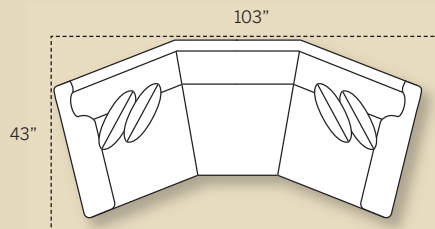

4482 LAF One Arm Chaise
4483 RAF One Arm Chaise
Overall Dimensions: H 38 W 36 D 64
Seating Dimensions: H 18 W 27 D 47
Seat Height: 20 Arm Height: 26
Pillows: 1 P21

4465 Conversation Sofa
Overall Dimensions: H 38 W 103 D 38
Seating Dimensions: H 18 W 85 D 21
Seat Height: 20 Arm Height: 26
Pillows: 4 P21