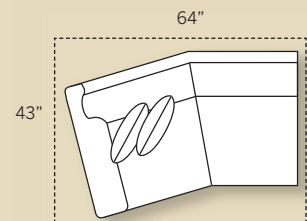

4464 Armless Chair
 Overall Dimensions: H 38 W 24 D 38
 Seating Dimensions: H 18 W 24 D 21
 Seat Height: 20 Arm Height: N/A
 Pillows: 1 P21

4474 Armless Loveseat
 Overall Dimensions: H 38 W 60 D 38
 Seating Dimensions: H 18 W 60 D 21
 Seat Height: 20 Arm Height: N/A
 Pillows: 2 P21

4480 Wedge
 Overall Dimensions: H 38 W 64 D 38
 Seating Dimensions: H 18 W 45 D 21
 Seat Height: 20 Arm Height: N/A
 Pillows: 2 P21

4460 Chaise
 Overall Dimensions: H 38 W 39 D 60
 Seating Dimensions: H 18 W 22 D 44
 Seat Height: 20 Arm Height: 26
 Pillows: 1 P21

4482 LAF One Arm Chaise
4483 RAF One Arm Chaise
 Overall Dimensions: H 38 W 36 D 64
 Seating Dimensions: H 18 W 27 D 47
 Seat Height: 20 Arm Height: 26
 Pillows: 1 P21

4465 Conversation Sofa
 Overall Dimensions: H 38 W 103 D 38
 Seating Dimensions: H 18 W 85 D 21
 Seat Height: 20 Arm Height: 26
 Pillows: 4 P21

4422 LAF Angle Loveseat
4423 RAF Angle Loveseat
 Overall Dimensions: H 38 W 64 D 38
 Seating Dimensions: H 18 W 55 D 21
 Seat Height: 20 Arm Height: 26
 Pillows: 2 P21

All dimensions are approximate. Please note: All Track Arm Pieces are 2.5 inches less per arm on overall width.