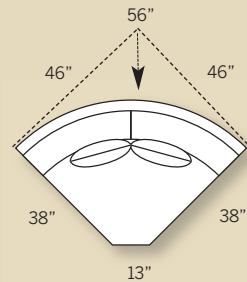

4452 LAF One Arm Sofa
4453 RAF One Arm Sofa
 Overall Dimensions: H 38 W 77 D 38
 Seating Dimensions: H 18 W 68 D 21
 Seat Height: 20 Arm Height: 26
 Pillows: 2 P21

4472 LAF One Arm Loveseat
4473 RAF One Arm Loveseat
 Overall Dimensions: H 38 W 55 D 38
 Seating Dimensions: H 18 W 46 D 21
 Seat Height: 20 Arm Height: 26
 Pillows: 2 P21

4461 Corner Chair
 Overall Dimensions: H 38 W 38 D 38
 Seating Dimensions: H 18 W 38 D 21
 Seat Height: 20 Arm Height: N/A
 Pillows: 1 P21

4412 LAF One Arm Chair
4413 RAF One Arm Chair
 Overall Dimensions: H 38 W 32 D 38
 Seating Dimensions: H 18 W 23 D 21
 Seat Height: 20 Arm Height: 26
 Pillows: 1 P21

4464 Armless Chair
 Overall Dimensions: H 38 W 24 D 38
 Seating Dimensions: H 18 W 24 D 21
 Seat Height: 20 Arm Height: N/A
 Pillows: 1 P21

4474 Armless Loveseat
 Overall Dimensions: H 38 W 60 D 38
 Seating Dimensions: H 18 W 60 D 21
 Seat Height: 20 Arm Height: N/A
 Pillows: 2 P21

4480 Wedge
 Overall Dimensions: H 38 W 64 D 38
 Seating Dimensions: H 18 W 45 D 21
 Seat Height: 20 Arm Height: N/A
 Pillows: 2 P21

4460 Chaise
 Overall Dimensions: H 38 W 39 D 60
 Seating Dimensions: H 18 W 22 D 44
 Seat Height: 20 Arm Height: 26
 Pillows: 1 P21