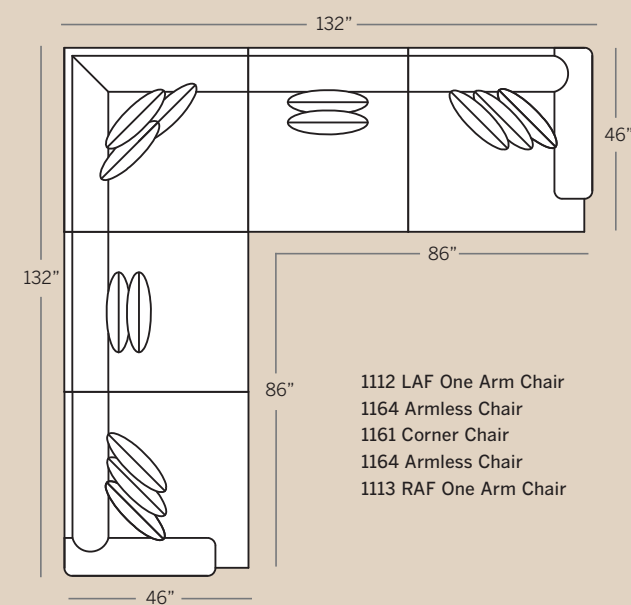

1161 Corner Chair
Overall: H 38 W 46 D 46
Seating: H 17 W 31 D 31
Seat Height: 21 Arm Height: N/A
Pillows: 1 P29, 2 P23

1101 Chair & 1/2
Overall: H 38 W 47 D 46
Seating: H 17 W 28 D 31
Seat Height: 21 Arm Height: 24
Pillows: 2 P23

1158 Ottoman
Overall: H 18 W 34 D 26

1108 Cocktail Ottoman
Overall: H 20 W 40 D 40

Note: Casters are standard

1164 Armless Chair
Overall: H 38 W 40 D 46
Seating: H 17 W 40 D 31
Seat Height: 21
Pillows: 2 P23

1172 LAF One Arm Loveseat
1173 RAF One Arm Loveseat
Overall: H 38 W 86 D 46
Seating: H 17 W 75 D 31
Seat Height: 21 Arm Height: 24
Pillows: 1 P29, 4 P23

1174 Armless Loveseat
Overall: H 38 W 80 D 46
Seating: H 17 W 80 D 31
Seat Height: 21
Pillows: 4 P23

POPULAR SECTIONAL CONFIGURATIONS

1112 LAF One Arm Chair
1113 RAF One Arm Chair
Overall: H 38 W 46 D 46
Seating: H 17 W 35 D 31
Seat Height: 21 Arm Height: 24
Pillows: 1 P29, 2 P23

1182 LAF Corner Chaise
1183 RAF Corner Chaise
Overall: H 38 W 46 D 85
Seating: H 17 W 35 D 69
Seat Height: 21 Arm Height: 38
Pillows: 1 P29, 2 P23