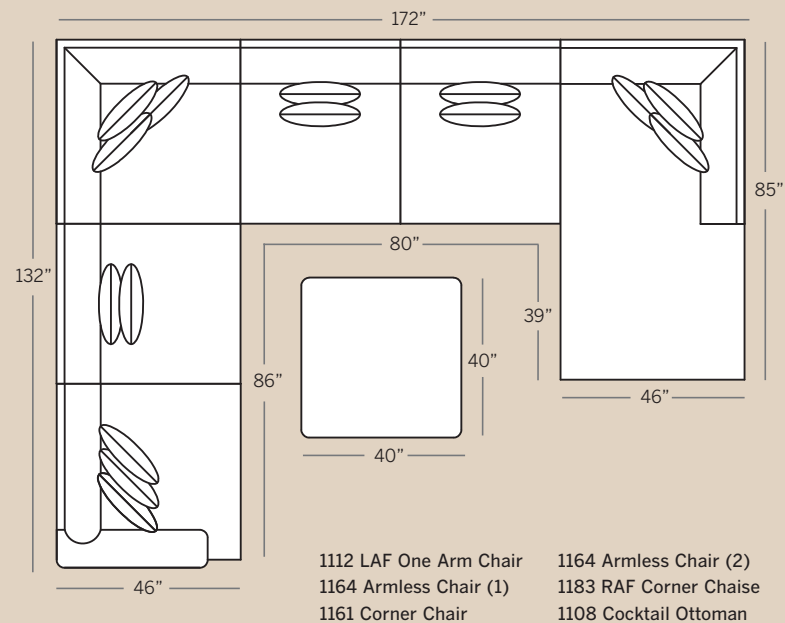

1161 Corner Chair
Overall: H 38 W 46 D 46
Seating: H 17 W 31 D 31
Seat Height: 21 Arm Height: N/A
Pillows: 1 P29, 2 P23

1101 Chair & 1/2
Overall: H 38 W 47 D 46
Seating: H 17 W 28 D 31
Seat Height: 21 Arm Height: 24
Pillows: 2 P23

1158 Ottoman
Overall: H 18 W 34 D 26

1108 Cocktail Ottoman
Overall: H 20 W 40 D 40

Note: Casters are standard

1164 Armless Chair
Overall: H 38 W 40 D 46
Seating: H 17 W 40 D 31
Seat Height: 21
Pillows: 2 P23

1172 LAF One Arm Loveseat
1173 RAF One Arm Loveseat
Overall: H 38 W 86 D 46
Seating: H 17 W 75 D 31
Seat Height: 21 Arm Height: 24
Pillows: 1 P29, 4 P23

1174 Armless Loveseat
Overall: H 38 W 80 D 46
Seating: H 17 W 80 D 31
Seat Height: 21
Pillows: 4 P23

POPULAR SECTIONAL CONFIGURATIONS

1112 LAF One Arm Chair
1113 RAF One Arm Chair
Overall: H 38 W 46 D 46
Seating: H 17 W 35 D 31
Seat Height: 21 Arm Height: 24
Pillows: 1 P29, 2 P23

1182 LAF Corner Chaise
1183 RAF Corner Chaise
Overall: H 38 W 46 D 85
Seating: H 17 W 35 D 69
Seat Height: 21 Arm Height: 38
Pillows: 1 P29, 2 P23