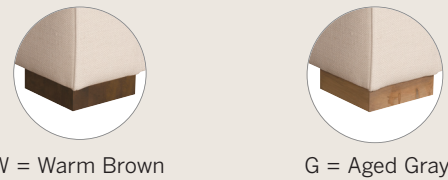

1 Choose Your Arm >

2 Choose Your Back >

3 Choose Your Base >

4 Choose Your Material >

How To Order >

EXAMPLE:
Sofa 1100-JBG-F
Sofa with
Track Arm Box-Cushion,
Loose Border Back,
Aged Gray Leg in Fabric

Standard Features:
Seat Cushions: Comfort Down
Back Pillows: Loose
Finish: Warm Brown or Aged Gray

Note:
• All Leather Styles (-L)
Back Pillows are Velcro Semi-Attached
• Leather (-L) and Leather/Fabric (-LF)
Large Nail Head Trim standard

CASBAH COLLECTION

1100 Sofa
Overall: H 38 W 97 D 46
Seating: H 17 W 78 D 31
Seat Height: 21 Arm Height: 24
Pillows: 2 P26, 4 P23