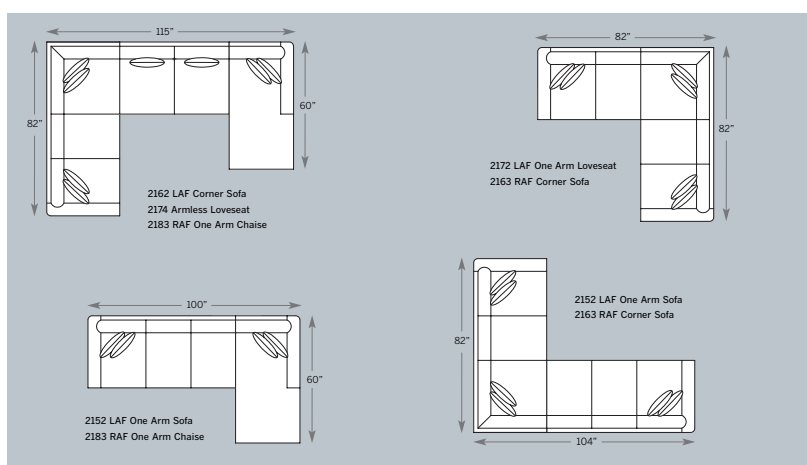

HOW TO ORDER

1 Choose Your Arm >

P = Panel Arm S = Sock Arm T = Track Arm N = Notched Arm

2 Choose Your Back >

B = Loose A = Attached

3 Choose Your Base >

T = Turned Leg M = Modern Leg S = Skirt

4 Choose Your Material >

F = Fabric L = Leather

How To Order >

EXAMPLE:
Sofa 2100
Sofa with Notched Arm,
? Back,
Modern Leg and Fabric

Standard Features:
Seat Cushions: High Resiliency
Finish: Warm Brown
(No Finish Options)

Note: All Leather Styles (-L)
Back Pillows are
Velcro Semi-attached