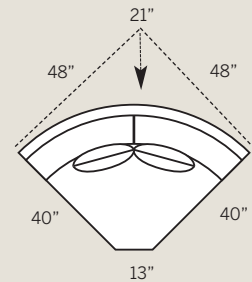

**7472 LAF One Arm Loveseat  
 7473 RAF One Arm Loveseat**

Overall Dimensions: H 38 W 57 D 40  
 Seating Dimensions: H 18 W 48 D 24  
 Seat Height: 20 Arm Height: 26  
 Pillows: 2 P21

**7474 Armless Loveseat**

Overall Dimensions: H 38 W 60 D 40  
 Seating Dimensions: H 18 W 60 D 24  
 Seat Height: 20 Arm Height: N/A  
 Pillows: 2 P21

**7464 Armless Chair**

Overall Dimensions: H 38 W 30 D 40  
 Seating Dimensions: H 18 W 30 D 24  
 Seat Height: 20 Arm Height: N/A  
 Pillows: 1 P21

**7465 Conversation Sofa**

Overall Dimensions: H 38 W 104 D 40  
 Seating Dimensions: H 18 W 70 D 24  
 Seat Height: 20 Arm Height: 26  
 Pillows: 4 P21

**7480 Wedge**

Overall Dimensions: H 38 W 69 D 40  
 Seating Dimensions: H 18 W 50 D 24  
 Seat Height: 20 Arm Height: N/A  
 Pillows: 2 P21

**7422 LAF Angle Loveseat  
 7423 RAF Angle Loveseat**

Overall Dimensions: H 38 W 68 D 40  
 Seating Dimensions: H 18 W 49 D 24  
 Seat Height: 20 Arm Height: 26  
 Pillows: 2 P21

All dimensions are approximate. Please note: All Track Arm Pieces are 2.5 inches less per arm on overall width.