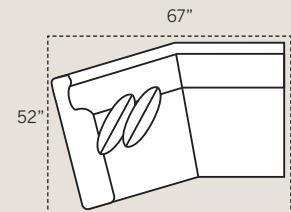

**7482 LAF One Arm Chaise  
 7483 RAF One Arm Chaise**

Overall Dimensions: H 38 W 38 D 66  
 Seating Dimensions: H 18 W 29 D 48  
 Seat Height: 20 Arm Height: 26  
 Pillows: 2 P21

**7486 LAF Floating Chaise  
 7487 RAF Floating Chaise**

Overall Dimensions: H 37 W 38 D 66  
 Seating Dimensions: H 18 W 29 D 48  
 Seat Height: 20 Arm Height: 26  
 Pillows: 2 P21

Note:  
 Floating Chaise  
 must include  
 Floating Ottoman.

**7407 Floating Ottoman**

Overall Dimensions: H 20 W 33 D 25

**7442 LAF End Wedge  
 7443 RAF End Wedge**

Overall Dimensions: H 38 W 74 D 55  
 Seating Dimensions: H 18 W 48 D 35  
 Seat Height: 20 Arm Height: 26  
 Pillows: 3 P21

**7422 LAF Angle Loveseat  
 7423 RAF Angle Loveseat**

Overall Dimensions: H 38 W 68 D 40  
 Seating Dimensions: H 18 W 49 D 24  
 Seat Height: 20 Arm Height: 26  
 Pillows: 2 P21

All dimensions are approximate. Please note: All Track Arm Pieces are 2.5 inches less per arm on overall width.