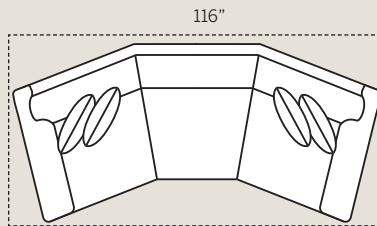

Overall Dimensions: H 18 W 38 D 25

**7432 LSF Bump Chaise  
 7433 RSF Bump Chaise**

Overall Dimensions: H 38 W 40 D 48  
 Seating Dimensions: H 18 W 24 D 24  
 Seat Height: 20

**7462 LAF Corner Sofa  
 7463 RAF Corner Sofa**

Overall Dimensions: H 38 W 98 D 40  
 Seating Dimensions: H 18 W 74 D 24  
 Seat Height: 20 Arm Height: 26  
 Pillows: 4 P21

**7452 LAF One Arm Sofa  
 7453 RAF One Arm Sofa**

Overall Dimensions: H 38 W 82 D 40  
 Seating Dimensions: H 18 W 73 D 24  
 Seat Height: 20 Arm Height: 26  
 Pillows: 2 P21

**7472 LAF One Arm Loveseat  
 7473 RAF One Arm Loveseat**

Overall Dimensions: H 38 W 57 D 40  
 Seating Dimensions: H 18 W 48 D 24  
 Seat Height: 20 Arm Height: 26  
 Pillows: 2 P21

**7474 Armless Loveseat**

Overall Dimensions: H 38 W 60 D 40  
 Seating Dimensions: H 18 W 60 D 24  
 Seat Height: 20 Arm Height: N/A  
 Pillows: 2 P21

**7464 Armless Chair**

Overall Dimensions: H 38 W 30 D 40  
 Seating Dimensions: H 18 W 30 D 24  
 Seat Height: 20 Arm Height: N/A  
 Pillows: 1 P21