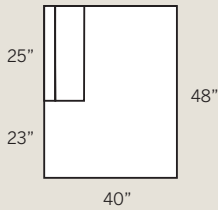

**7420 Loveseat**

Overall Dimensions: H 38 W 65 D 40  
 Seating Dimensions: H 18 W 47 D 24  
 Seat Height: 20 Arm Height: 26  
 Pillows: 2 P21

**7401 Chair**

Overall Dimensions: H 38 W 40 D 40  
 Seating Dimensions: H 18 W 22 D 24  
 Seat Height: 20 Arm Height: 26

**7461 Corner Chair**

Overall Dimensions: H 38 W 40 D 40  
 Seating Dimensions: H 18 W 24 D 24  
 Seat Height: 20  
 Pillows: 2 P21

**7412 LAF One Arm Chair  
 7413 RAF One Arm Chair**

Overall Dimensions: H 38 W 37 D 40  
 Seating Dimensions: H 18 W 28 D 24  
 Seat Height: 20 Arm Height: 26  
 Pillows: 1 P21

**7455 Chair & 1/2**

Overall Dimensions: H 38 W 48 D 40  
 Seating Dimensions: H 18 W 30 D 24  
 Seat Height: 20 Arm Height: 26  
 Pillows: 2 P21

**7408 Ottoman**

Overall Dimensions: H 18 W 27 D 21

**7468 Ottoman & 1/2**

Overall Dimensions: H 18 W 38 D 25

**7432 LSF Bump Chaise  
 7433 RSF Bump Chaise**

Overall Dimensions: H 38 W 40 D 48  
 Seating Dimensions: H 18 W 24 D 24  
 Seat Height: 20

**7462 LAF Corner Sofa  
 7463 RAF Corner Sofa**