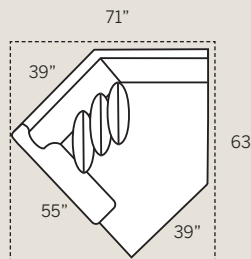

**7442 LAF End Wedge
7443 RAF End Wedge**

Overall Dimensions: H 38 W 74 D 55
Seating Dimensions: H 18 W 48 D 35
Seat Height: 20 Arm Height: 26
Pillows: 3 P21