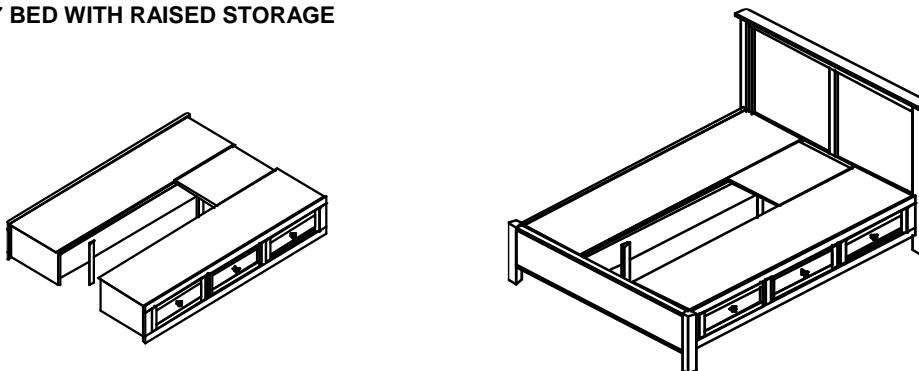

Taylor J Collection - Witmer Furniture
2021 Wholesale Price List, 9/9/21

**Special Order Sale Price- No
Further Discount**

B127 BED WITH RAISED STORAGE