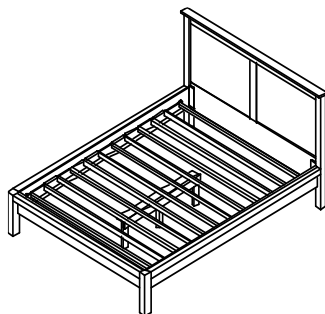

**B127 BED WITH RAISED STORAGE**

**NOTE CALKING IS SAME PRICE AS KING, JUST CHANGE THE SKU TO -CAK**

B1275 Underbed

B127-R Headboard

B127FB-USB Footboard

Vendor SKU	Description & Dimensions	Cubes	Poplar Price	Oak Price	Birch Price	Cherry Price
<b>KING</b>	<b>Complete Bed -</b>		<b>1974</b>	<b>2079</b>	<b>2079</b>	<b>2484</b>
B127HB-K	6/6 Headboard (80x52)	17.1	640	677	677	805
B1275-RH-K	RH Underbed Storage	18.5	481	504	504	604
B1275-LH-K	LH Underbed Storage	18.5	481	504	504	604
B127FB-USB-K	6/6 Footboard (81-1/2x18-3/4)	6.9	372	394	394	471
K-SUP-PNLS	Center Support Panels	1.3	0	0	0	0
<b>QUEEN</b>	<b>Complete Bed -</b>		<b>1757</b>	<b>1839</b>	<b>1839</b>	<b>2198</b>
B127HB-Q	5/0 Headboard (64x52)	13.8	541	567	567	677
B1275-RH-Q	RH Underbed Storage	18.5	481	504	504	604
B1275-LH-Q	LH Underbed Storage	18.5	481	504	504	604
B127FB-USB-Q	5/0 Footboard (81-1/2x18-3/4)	6.9	254	264	264	313
Q-SUP-PNLS	Center Support Panels	1.3	0	0	0	0
<b>FULL</b>	<b>Complete Bed -</b>		<b>1719</b>	<b>1804</b>	<b>1804</b>	<b>2147</b>
B127HB-F	4/6 Headboard (58x52)	12.6	528	556	556	661
B1275-RH-F	RH Underbed Storage	18.5	475	497	497	593
B1275-LH-F	LH Underbed Storage	18.5	475	497	497	593
B127FB-USB-F	4/6 Footboard (76-1/2x18-3/4)	6.5	241	254	254	300
F-SUP-PNLS	Center Support Panels	1.3	0	0	0	0
<b>TWIN</b>	<b>Complete Bed -</b>		<b>1535</b>	<b>1582</b>	<b>1582</b>	<b>1973</b>
B127HB-T	3/3 Headboard (58x52)	8.3	521	546	546	651
B1275-T	Underbed	18.5	475	497	497	593
B1275-RL-T	3/3 Side Rail (76-1/2 x 13-1/2)	5.48	272	285	285	405
B127FB-USB-T	3/3 Footboard (76-1/2x18-3/4)	5.5	267	254	254	324
T-SUP-PNLS	Center Support Panels	1.3	0	0	0	0

**TWIN SIZE**

**Taylor J Collection - Witmer Furniture  
2021 Wholesale Price List, 9/9/21**

**Special Order Sale Price- No  
Further Discount**

**B125 LOW HEADBOARD  
(B125)**

**45" Tall Platform Bed**

**12 Slats for Mattress Only**