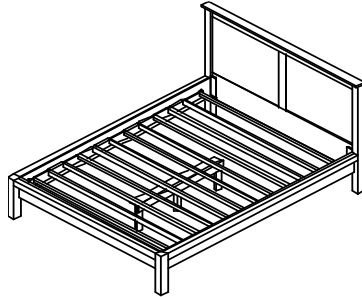

NOTE CALKING IS SAME PRICE AS KING, JUST CHANGE THE SKU TO -CAK

B1275 Underbed

B127-R Headboard

B127FB-USB Footboard

Vendor SKU	Description & Dimensions	Cubes	Poplar Price	Oak Price	Birch Price	Cherry Price
KING Complete Bed -						
B127HB-K	6/6 Headboard (80x52)	17.1	617	652	652	775
B1275-RH-K	RH Underbed Storage	18.5	463	486	486	581
B1275-LH-K	LH Underbed Storage	18.5	463	486	486	581
B127FB-USB-K	6/6 Footboard (81-1/2x18-3/4)	6.9	358	380	380	453
K-SUP-PNLS	Center Support Panels	1.3	0	0	0	0
QUEEN Complete Bed -						
B127HB-Q	5/0 Headboard (64x52)	13.8	521	546	546	652
B1275-RH-Q	RH Underbed Storage	18.5	463	486	486	581
B1275-LH-Q	LH Underbed Storage	18.5	463	486	486	581
B127FB-USB-Q	5/0 Footboard (81-1/2x18-3/4)	6.9	244	254	254	302
Q-SUP-PNLS	Center Support Panels	1.3	0	0	0	0
FULL Complete Bed -						
B127HB-F	4/6 Headboard (58x52)	12.6	509	536	536	636
B1275-RH-F	RH Underbed Storage	18.5	458	478	478	571
B1275-LH-F	LH Underbed Storage	18.5	458	478	478	571
B127FB-USB-F	4/6 Footboard (76-1/2x18-3/4)	6.5	232	244	244	289
F-SUP-PNLS	Center Support Panels	1.3	0	0	0	0
TWIN Complete Bed -						
B127HB-T	3/3 Headboard (58x52)	8.3	501	526	526	627
B1275-T	Underbed	18.5	458	478	478	571
B1275-RL-T	3/3 Side Rail (76-1/2 x 13-1/2)	5.48	262	275	275	390
B127FB-USB-T	3/3 Footboard (76-1/2x18-3/4)	5.5	257	244	244	312
T-SUP-PNLS	Center Support Panels	1.3	0	0	0	0

TWIN SIZE

Taylor J Collection - Witmer Furniture
2021 Wholesale Price List, 4/20/21

**Special Order Sale Price- No
 Further Discount**

**B125 LOW HEADBOARD
 (B125)**

45" Tall Platform Bed

12 Slats for Mattress Only