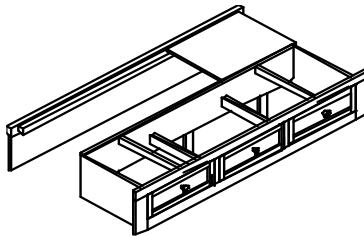

NOTE CALKING IS SAME PRICE AS KING, JUST CHANGE THE SKU TO -CAK

B1275 Underbed

B127-R Headboard

B127FB-USB Footboard

Vendor SKU	Description & Dimensions	Cubes	Poplar Price	Oak Price	Birch Price	Cherry Price
KING Complete Bed -						
B127HB-K	6/6 Headboard (80x52)	17.1	617	652	652	775
B1275-RH-K	RH Underbed Storage	18.5	463	486	486	581
B1275-LH-K	LH Underbed Storage	18.5	463	486	486	581
B127FB-USB-K	6/6 Footboard (81-1/2x18-3/4)	6.9	358	380	380	453
K-SUP-PNLS	Center Support Panels	1.3	0	0	0	0
QUEEN Complete Bed -						
B127HB-Q	5/0 Headboard (64x52)	13.8	521	546	546	652
B1275-RH-Q	RH Underbed Storage	18.5	463	486	486	581
B1275-LH-Q	LH Underbed Storage	18.5	463	486	486	581
B127FB-USB-Q	5/0 Footboard (81-1/2x18-3/4)	6.9	244	254	254	302
Q-SUP-PNLS	Center Support Panels	1.3	0	0	0	0
FULL Complete Bed -						
B127HB-F	4/6 Headboard (58x52)	12.6	509	536	536	636
B1275-RH-F	RH Underbed Storage	18.5	458	478	478	571
B1275-LH-F	LH Underbed Storage	18.5	458	478	478	571
B127FB-USB-F	4/6 Footboard (76-1/2x18-3/4)	6.5	232	244	244	289
F-SUP-PNLS	Center Support Panels	1.3	0	0	0	0
TWIN Complete Bed -						
B127HB-T	3/3 Headboard (58x52)	8.3	501	526	526	627
B1275-T	Underbed	18.5	458	478	478	571
B1275-RL-T	3/3 Side Rail (76-1/2 x 13-1/2)	5.48	262	275	275	390
B127FB-USB-T	3/3 Footboard (76-1/2x18-3/4)	5.5	257	244	244	312
T-SUP-PNLS	Center Support Panels	1.3	0	0	0	0

TWIN SIZE

Taylor J Collection - Witmer Furniture
2021 Wholesale Price List, 4/20/21

**Special Order Sale Price- No
 Further Discount**

**B125 LOW HEADBOARD
 (B125)**

45" Tall Platform Bed

12 Slats for Mattress Only