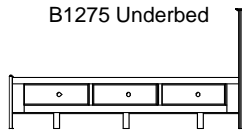

B1275 Underbed