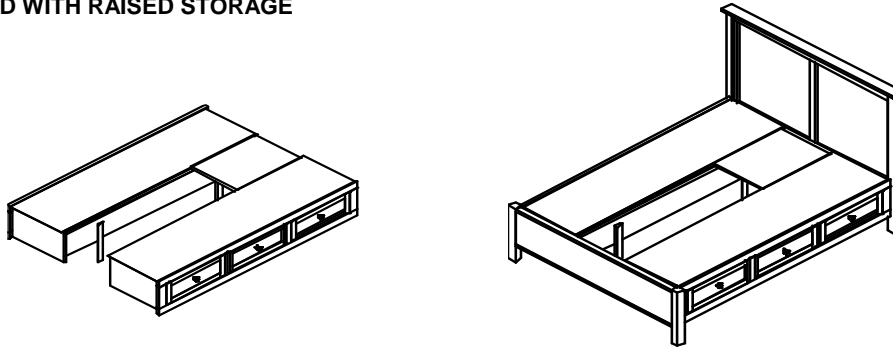

B127 Headboard

B127 Footboard

B127 Rails

Vendor SKU	Description & Dimensions	Cubes	Poplar Price	Oak Price	Birch Price	Cherry Price
KING	Complete Bed -		1030	1085	1085	1294
B127HB-K	6/6 Headboard (80x52)	17.1	617	652	652	775
B127FB-K	6/6 Footboard (80x16)	5.7	264	277	277	330
B127RLS-K	6/6 Rails/Slats/Supports	1.7	149	156	156	189
QUEEN	Complete Bed -		869	908	908	1091
B127HB-Q	5/0 Headboard (64x52)	13.8	521	546	546	652
B127FB-Q	5/0 Footboard (64x16)	4.6	199	206	206	250
B127RLS-Q	5/0 Rails/Slats/Supports	1.7	149	156	156	189
FULL	Complete Bed -		843	889	889	1066
B127HB-F	4/6 Headboard (58x52)	12.6	509	536	536	636
B127FB-F	4/6 Footboard (58x16)	4.2	193	204	204	244
B127RLS-F	4/6 Rails/Slats/Supports	1.7	141	149	149	186
TWIN	Complete Bed -		821	864	864	1025
B127HB-T	3/3 Headboard (43x52)	10	501	526	526	627
B127FB-T	3/3 Footboard (43x16)	3.2	179	189	189	222
B127RLS-T	3/3 Rails/Slats/Supports	1.7	141	149	149	176

DO YOU WANT TO MAKE THIS BED A PLATFORM BED?

Then delete the B127RLS rails and add the B125RLS below

B125 Rails/Slats

Vendor SKU	Description & Dimensions	Cubes	Poplar Price	Oak Price	Birch Price	Cherry Price
B125RLS-K	6/6 Rails/Slats/Supports	1.7	158	168	168	202
B125RLS-Q	5/0 Rails/Slats/Supports	1.7	158	168	168	202
B125RLS-F	4/6 Rails/Slats/Supports	1.7	151	158	158	191
B125RLS-T	3/3 Rails/Slats/Supports	1.7	151	158	158	191

DO YOU WANT THIS BED TO HAVE RAISED STORAGE?

Then go to page 2.

Taylor J Collection - Witmer Furniture
2021 Wholesale Price List, 4/20/21

**Special Order Sale Price- No
 Further Discount**

B127 BED WITH RAISED STORAGE