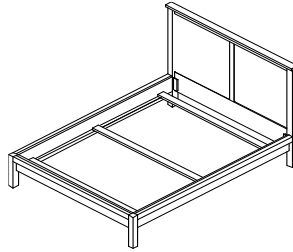

**Taylor J Collection - Witmer Furniture
2021 Wholesale Price List, 4/20/21**

**Special Order Sale Price- No
Further Discount**

**B127 TALL HEADBOARD
(B127)**

NOTE CALKING IS SAME PRICE AS KING, JUST CHANGE THE SKU TO -CAK

B127 Headboard

B127 Footboard

B127 Rails

Vendor SKU	Description & Dimensions	Cubes	Poplar Price	Oak Price	Birch Price	Cherry Price
KING	Complete Bed -		1030	1085	1085	1294
B127HB-K	6/6 Headboard (80x52)	17.1	617	652	652	775
B127FB-K	6/6 Footboard (80x16)	5.7	264	277	277	330
B127RLS-K	6/6 Rails/Slats/Supports	1.7	149	156	156	189
QUEEN	Complete Bed -		869	908	908	1091
B127HB-Q	5/0 Headboard (64x52)	13.8	521	546	546	652
B127FB-Q	5/0 Footboard (64x16)	4.6	199	206	206	250
B127RLS-Q	5/0 Rails/Slats/Supports	1.7	149	156	156	189
FULL	Complete Bed -		843	889	889	1066
B127HB-F	4/6 Headboard (58x52)	12.6	509	536	536	636
B127FB-F	4/6 Footboard (58x16)	4.2	193	204	204	244
B127RLS-F	4/6 Rails/Slats/Supports	1.7	141	149	149	186
TWIN	Complete Bed -		821	864	864	1025
B127HB-T	3/3 Headboard (43x52)	10	501	526	526	627
B127FB-T	3/3 Footboard (43x16)	3.2	179	189	189	222
B127RLS-T	3/3 Rails/Slats/Supports	1.7	141	149	149	176

DO YOU WANT TO MAKE THIS BED A PLATFORM BED?

Then delete the B127RLS rails and add the B125RLS below

B125 Rails/Slats

Vendor SKU	Description & Dimensions	Cubes	Poplar Price	Oak Price	Birch Price	Cherry Price
B125RLS-K	6/6 Rails/Slats/Supports	1.7	158	168	168	202
B125RLS-Q	5/0 Rails/Slats/Supports	1.7	158	168	168	202
B125RLS-F	4/6 Rails/Slats/Supports	1.7	151	158	158	191
B125RLS-T	3/3 Rails/Slats/Supports	1.7	151	158	158	191