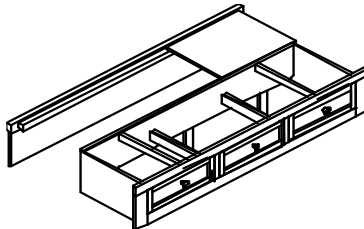

NOTE CALKING IS SAME PRICE AS KING, JUST CHANGE THE SKU TO -CAK

Vendor SKU	Description & Dimensions	Cubes	Poplar Price	Oak Price	Birch Price	Cherry Price
KING Complete Bed -						
B125HB-K	6/6 Headboard (80x42)	14.9	587	617	617	735
B1275-RH-K	RH Underbed Storage	18.5	463	486	486	581
B1275-LH-K	LH Underbed Storage	18.5	463	486	486	581
B127FB-USB-K	6/6 Footboard (81-1/2x18-3/4)	6.9	358	380	380	453
K-SUP-PNLS	Center Support Panels	1.3	0	0	0	0
QUEEN Complete Bed -						
B125HB-Q	5/0 Headboard (64x42)	12	475	501	501	597
B1275-RH-Q	RH Underbed Storage	18.5	463	486	486	581
B1275-LH-Q	LH Underbed Storage	18.5	463	486	486	581
B127FB-USB-Q	5/0 Footboard (81-1/2x18-3/4)	6.9	244	254	254	302
Q-SUP-PNLS	Center Support Panels	1.3	0	0	0	0
FULL Complete Bed -						
B125HB-F	4/6 Headboard (58x42)	11	480	501	501	597
B1275-RH-F	RH Underbed Storage	18.5	458	478	478	571
B1275-LH-F	LH Underbed Storage	18.5	458	478	478	571
B127FB-USB-F	4/6 Footboard (76-1/2x18-3/4)	6.5	232	244	244	289
F-SUP-PNLS	Center Support Panels	1.3	0	0	0	0
TWIN Complete Bed -						
B125HB-T	3/3 Headboard (58x42)	8.3	456	478	478	569
B1275-T	Underbed	18.5	458	478	478	571
B1275-RL-T	3/3 Side Rail (76-1/2 x 13-1/2)	5.48	262	275	275	390
B127FB-USB-T	3/3 Footboard (76-1/2x18-3/4)	5.5	257	244	244	312
T-SUP-PNLS	Center Support Panels	1.3	0	0	0	0

TWIN SIZE