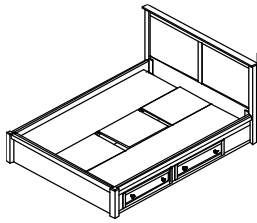

Taylor J Collection - Witmer Furniture
2021 Wholesale Price List, 4/20/21

**Special Order Sale Price- No
Further Discount**

B126 Underbed

B126 UNDERBED STORAGE

Note - This storage is flush to the ground.

NOTE CALKING IS SAME PRICE AS KING, JUST CHANGE THE SKU TO -CAK

Vendor SKU	Description & Dimensions	Cubes	Poplar Price	Oak Price	Birch Price	Cherry Price
KING	Complete Bed -		1781	1989	1989	2232
B125HB-K	6/6 Headboard (80x52)	14.9	587	617	617	735
B1265-RH-K	RH Underbed Storage	18.5	519	594	594	649
B1265-LH-K	LH Underbed Storage	18.5	519	594	594	649
B126-FB-K	6/6 Footboard (81-3/4x15)	6.9	156	184	184	199
K-SUP-PNLS	Center Support Panels	1.3	0	0	0	0

QUEEN	Complete Bed -		1637	1830	1830	2049
B125HB-Q	5/0 Headboard (64x45)	12	475	501	501	597
B1265-RH-Q	RH Underbed Storage	18.5	519	594	594	649
B1265-LH-Q	LH Underbed Storage	18.5	519	594	594	649
B126-FB-Q	5/0 Footboard (65-3/4x15)	6.9	124	141	141	154
Q-SUP-PNLS	Center Support Panels	1.3	0	0	0	0