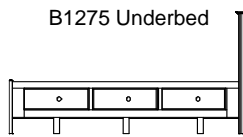

B1275 Underbed