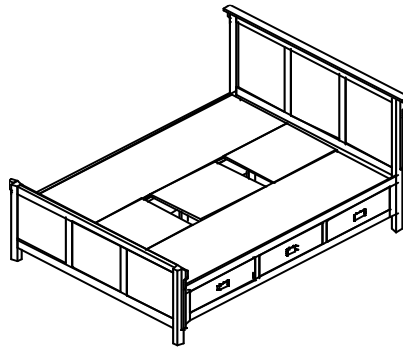

American Mission Collection - Witmer Furniture

2021 Wholesale Price List, 3/15/21

**Special Order Sale Price-
No Further Discount**

American Mission Panel Bed With Raised Storage

Vendor SKU	Description & Dimensions	Cubes	QS Price	Birch Price	Cherry Price
King Bed	Complete Bed	89.3	2327	2327	2327
B39935HB-K	6/6 Headboard (83x49)	20.5	636	636	636
B39935FB-K	6/6 Footboard (83x28)	12.1	477	477	477
B31275-RH-K	Underbed Storage	29.8	607	607	607
B31275-LH-K	Underbed Storage	29.8	607	607	607
K-SUP-PNLS	Center Support Panels	1.3	0	0	0
Underbed Dimension		81-1/2x19-1/2			

Vendor SKU	Description & Dimensions	Cubes	QS Price	Birch Price	Cherry Price
Queen Bed	Complete Bed	86.3	2088	2088	2088
B39935HB-Q	5/0 Headboard (67x49)	16.8	501	501	501
B39935FB-Q	5/0 Footboard (67x28)	9.9	373	373	373
B31275-RH-Q	Underbed Storage	29.8	607	607	607
B31275-LH-Q	Underbed Storage	29.8	607	607	607
Q-SUP-PNLS	Center Support Panels	1.3	0	0	0
Underbed Dimension		81-1/2x19-1/2			

WITH

Vendor SKU	Description & Dimensions	Cubes	QS Price	Birch Price	Cherry Price
Full Bed	Complete Bed	84.0	2088	2088	2088
B39935HB-F	4/6 Headboard (61x49)	15.4	501	501	501
B39935FB-F	4/6 Footboard (61x28)	9.0	373	373	373
B31275-RH-F	Underbed Storage	29.8	607	607	607
B31275-LH-F	Underbed Storage	29.8	607	607	607
F-SUP-PNLS	Center Support Panels	1.3	0	0	0
Underbed Dimension		76-1/2x19-1/2			

Vendor SKU	Description & Dimensions	Cubes	QS Price	Birch Price	Cherry Price
Twin Bed	Complete Bed	78.1			
B39935HB-T	3/3 Headboard (46x49)	11.6	455	455	455
B39935FB-T	3/3 Footboard (46x28)	6.9	319	319	319
B31275-RH-T	Underbed Storage	29.8	607	607	607
	OR Can Only Have Storage On One Side				
B31275-LH-T	Underbed Storage	29.8	607	607	607
B31275RL-T	Blank Rail	2.8	469	469	469
T-SUP-PNLS	Center Support Panels	1.3	0	0	0
Underbed Dimension		76-1/2x19-1/2