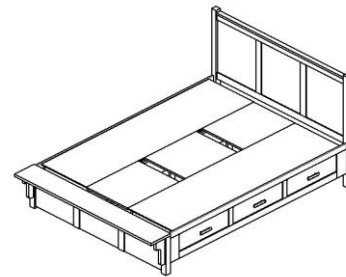

American Mission Collection - Witmer Furniture

2021 Wholesale Price List, 3/15/21

**Special Order Sale Price-
No Further Discount**

American Mission Bench Bed

3 Slats for Mattress & Box Spring

NOTE CALKING IS THE SAME PRICE AS KING. JUST CHANGE SKU FROM K TO CAK ON ALL ITEMS

Vendor SKU	Description & Dimensions	Cubes	QS Price	Birch Price	Cherry Price
King Bed	King - 78-3/4x50x92-1/2		1401	1401	1401
B39937HB-K	6/6 Headboard (78-3/4x50)	9.7	627	627	627
B39937FB-K	6/6 Footboard (78-3/4x18)	10.2	622	622	622
B39937RLS-K	6/6 Rails/Slats/Supports	1.7	152	152	152
Queen Bed	Queen - 62x50x92-1/2		1127	1127	1127
B39937HB-Q	5/0 Headboard (62-1/2x50)	7.7	503	503	503
B39937FB-Q	5/0 Footboard (62-3/4x18)	8.2	496	496	496
B39937RLS-Q	5/0 Rails/Slats/Supports	1.7	128	128	128
Full Bed	Full - 56-3/4x50x87-1/2		1086	1086	1086
B39937HB-F	4/6 Headboard (56-1/2x50)	7.1	477	477	477
B39937FB-F	4/6 Footboard (56-3/4x18)	7.5	486	486	486
B39937RLS-F	4/6 Rails/Slats/Supports	1.7	123	123	123
Twin Bed	Twin - 41-3/4x50x87-1/2		908	908	908
B39937HB-T	3/3 Headboard (41-1/2x50)	5.3	402	402	402
B39937FB-T	3/3 Footboard (41-3/4x18)	5.6	402	402	402
B39937RLS-T	3/3 Rails/Slats/Supports	1.7	104	104	104

NOTE CALKING IS THE SAME PRICE AS KING. JUST CHANGE SKU FROM K TO CAK ON ALL ITEMS

DO YOU WANT TO MAKE IT A PLATFORM BED? ORDER B39952RLSP see page 3

Do you want it with raised storage? See below

Vendor SKU	Description & Dimensions	Cubes	QS Price	Birch Price	Cherry Price
King	Complete Bed	80.8	2463	2463	2463
B39937HB-K	6/6 Headboard (78-3/4x50)	9.7	627	627	627
B39937FB-K	6/6 Footboard (78-3/4x19)	10.2	622	622	622
B31275-RH-K or B31275-LH-K or K-SUP-PNLS	Underbed Storage Underbed Storage Center Support Panels	29.8 29.8 1.3	607 607 0	607 607 0	607 607 0
Underbed Dimension		81-1/2x21-1/2