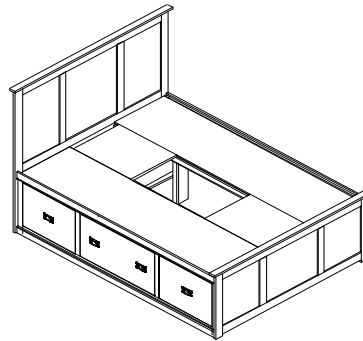

American Mission Collection - Witmer Furniture

2021 Wholesale Price List, 3/15/21

**Special Order Sale Price-
No Further Discount**

American Mission Panel Bed With Underbed Storage

Vendor SKU	Description & Dimensions	Cubes	QS Price	Birch Price	Cherry Price
King	Complete Bed	94.1	2481	2481	2481
B39928HB-K	6/6 Headboard (81x55-3/4)	23.7	387	387	387
B39928FB-K	6/6 Footboard (81x25-1/2)	10.8	315	315	315
B39929-K or B39930-K or K-SUP-PNLS	Underbed Storage (3-Drawer) Underbed Storage (6-Drawer) Center Support Panels	29.8 29.8 1.3	847 932 0	847 932 0	847 932 0
Underbed Dimension		81-1/2x22-1/2			

Vendor SKU	Description & Dimensions	Cubes	QS Price	Birch Price	Cherry Price
Queen	Complete Bed	87.8	2300	2239	2239
B39928HB-Q	5/0 Headboard (65x55-3/4)	19.4	327	266	266
B39928FB-Q	5/0 Footboard (65x25-1/2)	8.8	194	194	194
B39929-Q or B39930-Q or Q-SUP-PNLS	Underbed Storage (3-Drawer) Underbed Storage (6-Drawer) Center Support Panels	29.8 29.8 1.3	847 932 0	847 932 0	847 932 0
Underbed Dimension		81-1/2x22-1/2			

Vendor SKU	Description & Dimensions	Cubes	QS Price	Birch Price	Cherry Price
Full	Complete Bed	85.4	2300	2239	2239
B39928HB-F	4/6 Headboard (59x55-3/4)	17.8	327	266	266
B39928FB-F	4/6 Footboard (59x25-1/2)	8.0	194	194	194
B39929-F or B39930-F or F-SUP-PNLS	Underbed Storage (3-Drawer) Underbed Storage (6-Drawer) Center Support Panels	29.8 29.8 1.3	847 932 0	847 932 0	847 932 0
Underbed Dimension		76-1/2x22-1/2			

Vendor SKU	Description & Dimensions	Cubes	QS Price	Birch Price	Cherry Price
Twin	Complete Bed	79.5			
B39928HB-T	3/3 Headboard (44x55-3/4)	13.8	436	436	436
B39928FB-T	3/3 Footboard (44x25-1/2)	6.1	264	264	264
B39929-T	Underbed Storage (3-Drawer)	29.8	808	808	808
OR	Can Only Have Storage On One Side				
B39930-T	Underbed Storage (6-Drawer)	29.8	755	755	755
B39930RLS-T	Side Rail	29.8	138	138	138
T-SUP-PNLS	Center Support Panels	1.3	0	0	0
Underbed Dimension		76-1/2x22-1/2			

Note - You need the B39928HB, B39928FB, B39930RLS-T and either a B39929-T OR B39930-

ONLY WANT STORAGE ON ONE SIDE?

Remove the either the B39929 or B39930 and add the below item.

Overall Dimension
King - 84-1/2 x55-3/4x85-1/2
Queen - 68-1/2x55-3/4x85-1/2
Full - 62-1/2x55-3/4x80-1/2
Twin - 47-1/2x55-3/4x80-1/2

Vendor SKU	Description	Cubes	QS Price	Birch Price	Cherry Price
B39931-K	Storage Rail	29.8	537	537	537
B39931-Q	Storage Rail	29.8	537	537	537
B39931-F	Storage Rail	29.8	537	537	537