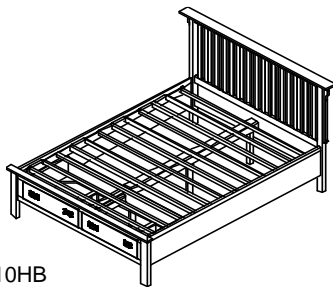

When Ordering -

Add Headboard for Complete Bed

B399120 Bed consists of: Complete Bed

Vendor SKU	Description & Dimensions	Cubes	QS Price	Birch Price	Cherry Price
B399120FB-K	6/6 Footboard (82-1/2x21-1/4)		869	869	869
B399120RLS-K	6/6 Side Rails & Slats		276	276	276
Underbed Dimension			81-1/2x20-1/2		

B399120 Bed consists of: Complete Bed

Vendor SKU	Description & Dimensions	Cubes	QS Price	Birch Price	Cherry Price
B399120FB-Q	5/0 Footboard (66-1/2x21-1/4)		745	745	745
B399120RLS-Q	Side Rails & Slats		244	244	244
Underbed Dimension			81-1/2x20-1/2		

B399120 Bed consists of: Complete Bed

Vendor SKU	Description & Dimensions	Cubes	QS Price	Birch Price	Cherry Price
B399120FB-F	4/6 Footboard (60-1/2x20-1/2)		692	692	692
B399120RLS-F	Side Rails & Slats		227	227	227
Underbed Dimension			76-1/2x20-1/2		

With B39910HB