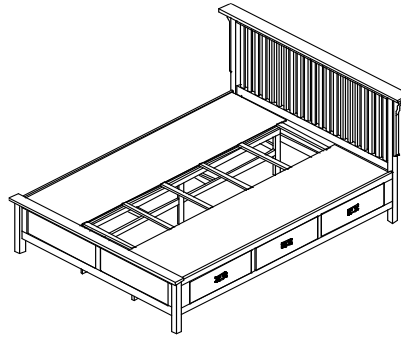

American Mission Collection - Witmer Furniture

2021 Wholesale Price List, 3/15/21

**Special Order Sale Price-
No Further Discount**

American Mission Slat Headboard With Underbed Storage

Vendor SKU	Description & Dimensions	Cubes	QS Price	Birch Price	Cherry Price
King	Complete Bed	95.9	2232	2232	2232
B39910HB-K	6/6 Headboard (85x49)	21.0	636	636	636
B399110FB-K	6/6 Footboard (80x20-3/8)	14.0	382	382	382
B31275-RH-K or B31275-LH-K or K-SUP-PNLS	Underbed Storage Underbed Storage Center Support Panels	29.8 29.8 1.3	607 607 0	607 607 0	607 607 0
Underbed Dimension		81-1/2x21-1/2			

Vendor SKU	Description & Dimensions	Cubes	QS Price	Birch Price	Cherry Price
Queen	Complete Bed	89.6	2078	2078	2078
B39910HB-Q	5/0 Headboard (69x49)	17.2	501	501	501
B399110FB-Q	5/0 Footboard (64x20-3/8)	11.5	363	363	363
B31275-RH-Q or B31275-LH-Q or Q-SUP-PNLS	Underbed Storage Underbed Storage Center Support Panels	29.8 29.8 1.3	607 607 0	607 607 0	607 607 0
Underbed Dimension		81-1/2x22-1/2			

Vendor SKU	Description & Dimensions	Cubes	QS Price	Birch Price	Cherry Price
Full	Complete Bed	87.3	2063	2063	2063
B39910HB-F	4/6 Headboard (63x49)	15.8	501	501	501
B399110FB-F	4/6 Footboard (58x22-3/8)	10.6	348	348	348
B31275-RH-F or B31275-LH-F or F-SUP-PNLS	Underbed Storage Underbed Storage Center Support Panels	29.8 29.8 1.3	607 607 0	607 607 0	607 607 0
Underbed Dimension		76-1/2x22-1/2			

Vendor SKU	Description & Dimensions	Cubes	QS Price	Birch Price	Cherry Price
Twin	Complete Bed	54.4	1863	1863	1863
B39910HB-T	3/3 Headboard (48x49)	12.3	455	455	455
B399110FB-T	3/3 Footboard (43x20-3/8)	8.2	332	332	332
B31275-RH-T OR B31275-LH-T	Underbed Storage Can Only Have Storage On One Side Underbed Storage	29.8 29.8	607 607	607 607	607 607
B31275-RL-T	Blank Rail	2.8	469	469	469
T-SUP-PNLS	Center Support Panels	1.3	0	0	0
Underbed Dimension		76-1/2x22-1/2