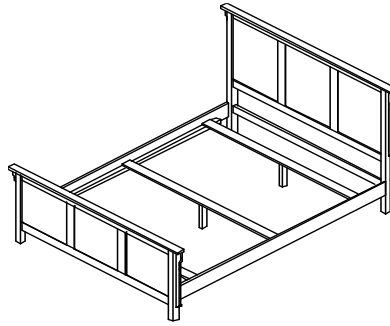

DO YOU WANT TO MAKE IT A PLATFORM BED?

Remove the B39952RLS and Add the B39952RLSP priced below.

B39952P Platform Rails/Slats/Supports

Vendor SKU	Dimensions	Cubes	QS Price	Birch Price	Cherry Price
B39952RLSP-K	81-1/2	1.7	114	114	114
B39952RLSP-Q	81-1/2	1.7	92	92	92
B39952RLSP-F	76-1/2	1.7	92	92	92
B39952RLSP-T	76-1/2	1.7	111	111	111

DO YOU WANT A LOW PROFILE FOOTBOARD INSTEAD?

Remove the B39911FB and Add the B399115FB priced below.

B399115 Low Pro FB

Vendor SKU	Dimensions	Cubes	QS Price	Birch Price	Cherry Price
B399115FB-K	78-1/4x13-1/2	5.8	227	227	227
B399115FB-Q	62-1/4x13-1/2	4.7	215	215	215
B399115FB-F	56-1/4x13-1/2	4.3	206	206	206
B399115FB-T	41-1/4x13-1/2	3.2	186	186	186

American Mission Collection - Witmer Furniture
2021 Wholesale Price List, 3/15/21

**Special Order Sale Price-
 No Further Discount**

American Mission Panel Bed

3 Slats for Mattress & Box Spring

Vendor SKU	Description & Dimensions	Cubes	QS Price	Birch Price	Cherry Price
King Bed	King - 85x49x85-1/2		1227	1227	1227
B39935HB-K	6/6 Headboard (85x49)	21.0	636	636	636
B39935FB-K	6/6 Footboard (85x32)	14.0	477	477	477
B39952RLS-K	6/6 Rails/Slats/Supports	1.7	114	114	114
Queen Bed	Queen - 69x49x85-1/2		966	966	966
B39935HB-Q	5/0 Headboard (69x49)	17.2	501	501	501
B39935FB-Q	5/0 Footboard (69x32)	11.5	373	373	373
B39952RLS-Q	5/0 Rails/Slats/Supports	1.7	92	92	92
Full Bed	Full - 63x49x80-1/2		966	966	966
B39935HB-F	4/6 Headboard (63x49)	15.8	501	501	501
B39935FB-F	4/6 Footboard (63x32)	10.6	373	373	373
B39952RLS-F	4/6 Rails/Slats/Supports	1.7	92	92	92
Twin Bed	Twin - 48x49x80-1/2		866	866	866
B39935HB-T	3/3 Headboard (48x49)	12.3	455	455	455
B39935FB-T	3/3 Footboard (48x32)	8.2	319	319	319
B39952RLS-T	3/3 Rails/Slats/Supports	1.7	92	92	92