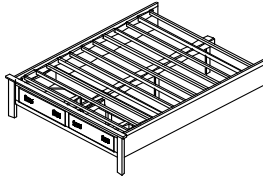

American Mission Collection - Witmer Furniture
2021 Wholesale Price List, 3/15/21

**Special Order Sale Price-
No Further Discount**

Footboard Storage