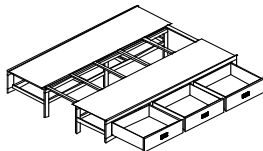

B39910 Headboard

B399110 Footboard
K-Q-F

B399110 Footboard
T

B31275 Underbed

Vendor SKU	Description & Dimensions	Cubes	QS Price	Birch Price	Cherry Price
King	Complete Bed	95.9	2232	2232	2232
B39910HB-K	6/6 Headboard (85x49)	21.0	636	636	636
B399110FB-K	6/6 Footboard (80x20-3/8)	14.0	382	382	382
B31275-RH-K or B31275-LH-K or K-SUP-PNLS	Underbed Storage Underbed Storage Center Support Panels	29.8 29.8 1.3	607 607 0	607 607 0	607 607 0
Underbed Dimension		81-1/2x21-1/2			

Vendor SKU	Description & Dimensions	Cubes	QS Price	Birch Price	Cherry Price
Queen	Complete Bed	89.6	2078	2078	2078
B39910HB-Q	5/0 Headboard (69x49)	17.2	501	501	501
B399110FB-Q	5/0 Footboard (64x20-3/8)	11.5	363	363	363
B31275-RH-Q or B31275-LH-Q or Q-SUP-PNLS	Underbed Storage Underbed Storage Center Support Panels	29.8 29.8 1.3	607 607 0	607 607 0	607 607 0
Underbed Dimension		81-1/2x22-1/2			