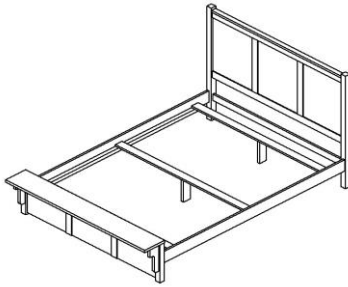

American Mission Collection - Witmer Furniture

2021 Wholesale Price List, 3/15/21

**Special Order Sale Price-
No Further Discount**

American Mission Bench Bed

3 Slats for Mattress & Box Spring

NOTE CALKING IS THE SAME PRICE AS KING. JUST CHANGE SKU FROM K TO CAK ON ALL ITEMS

Vendor SKU	Description & Dimensions	Cubes	QS Price	Birch Price	Cherry Price
King Bed	King - 78-3/4x50x92-1/2		1401	1401	1401
B39937HB-K	6/6 Headboard (78-3/4x50)	9.7	627	627	627
B39937FB-K	6/6 Footboard (78-3/4x18)	10.2	622	622	622
B39937RLS-K	6/6 Rails/Slats/Supports	1.7	152	152	152
Queen Bed	Queen - 62x50x92-1/2		1127	1127	1127
B39937HB-Q	5/0 Headboard (62-1/2x50)	7.7	503	503	503
B39937FB-Q	5/0 Footboard (62-3/4x18)	8.2	496	496	496
B39937RLS-Q	5/0 Rails/Slats/Supports	1.7	128	128	128
Full Bed	Full - 56-3/4x50x87-1/2		1086	1086	1086
B39937HB-F	4/6 Headboard (56-1/2x50)	7.1	477	477	477
B39937FB-F	4/6 Footboard (56-3/4x18)	7.5	486	486	486
B39937RLS-F	4/6 Rails/Slats/Supports	1.7	123	123	123
Twin Bed	Twin - 41-3/4x50x87-1/2		908	908	908
B39937HB-T	3/3 Headboard (41-1/2x50)	5.3	402	402	402
B39937FB-T	3/3 Footboard (41-3/4x18)	5.6	402	402	402
B39937RLS-T	3/3 Rails/Slats/Supports	1.7	104	104	104

NOTE CALKING IS THE SAME PRICE AS KING. JUST CHANGE SKU FROM K TO CAK ON ALL ITEMS

DO YOU WANT TO MAKE IT A PLATFORM BED? ORDER B39952RLSP see page 3

Do you want it with raised storage? See below

Vendor SKU	Description & Dimensions	Cubes	QS Price	Birch Price	Cherry Price
King	Complete Bed	80.8	2463	2463	2463
B39937HB-K	6/6 Headboard (78-3/4x50)	9.7	627	627	627
B39937FB-K	6/6 Footboard (78-3/4x19)	10.2	622	622	622
B31275-RH-K or B31275-LH-K or K-SUP-PNLS	Underbed Storage Underbed Storage Center Support Panels	29.8 29.8 1.3	607 607 0	607 607 0	607 607 0
Underbed Dimension		81-1/2x21-1/2