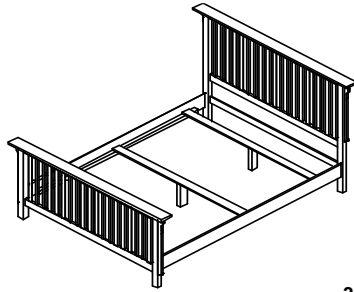

**American Mission Collection - Witmer Furniture
2021 Wholesale Price List, 3/15/21**

**Special Order Sale Price-
No Further Discount**

American Mission Slat Bed

3 Slats for Mattress & Box Spring

Vendor SKU	Description & Dimensions	Cubes	QS Price	Birch Price	Cherry Price
King Bed	King - 85x49x85-1/2		1227	1227	1227
B39910HB-K	6/6 Headboard (85x49)	21.0	636	636	636
B39911FB-K	6/6 Footboard (85x32)	14.0	477	477	477
B39952RLS-K	6/6 Rails/Slats/Supports	1.7	114	114	114
Queen Bed	Queen - 69x49x85-1/2		966	966	966
B39910HB-Q	5/0 Headboard (69x49)	17.2	501	501	501
B39911FB-Q	5/0 Footboard (69x32)	11.5	373	373	373
B39952RLS-Q	5/0 Rails/Slats/Supports	1.7	92	92	92
Full Bed	Full - 63x49x80-1/2		966	966	966
B39910HB-F	4/6 Headboard (63x49)	15.8	501	501	501
B39911FB-F	4/6 Footboard (63x32)	10.6	373	373	373
B39952RLS-F	4/6 Rails/Slats/Supports	1.7	92	92	92
Twin Bed	Twin - 48x49x80-1/2		866	866	866
B39910HB-T	3/3 Headboard (48x49)	12.3	455	455	455
B39911FB-T	3/3 Footboard (48x32)	8.2	319	319	319
B39952RLS-T	3/3 Rails/Slats/Supports	1.7	92	92	92

NOTE CALKING IS THE SAME PRICE AS KING. JUST CHANGE SKU FROM K TO CAK ON ALL ITEMS

DO YOU WANT TO MAKE IT TO ACCEPT AN ADJUSTABLE BASE BED?

Remove the B39952RLS and Add the B39952ADJ priced below.

Description	Dimensions	Cubes	QS Price	Birch Price	Cherry Price
B39952ADJ-K	81-1/2	0.8	133	133	133
B39952ADJ-Q	81-1/2	0.8	121	121	121
B39952ADJ-F	76-1/2	0.8	106	106	106
B39952ADJ-T	76-1/2	0.8	90	90	90

DO YOU WANT TO MAKE IT A PLATFORM BED?

Remove the B39952RLS and Add the B39952RLSP priced below.

B39952P Platform Rails/Slats/Supports

Vendor SKU	Dimensions	Cubes	QS Price	Birch Price	Cherry Price
B39952RLSP-K	81-1/2	1.7	114	114	114
B39952RLSP-Q	81-1/2	1.7	92	92	92
B39952RLSP-F	76-1/2	1.7	92	92	92
B39952RLSP-T	76-1/2	1.7	111	111	111