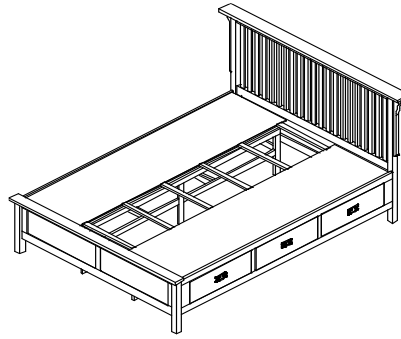

American Mission Collection - Witmer Furniture
2021 Wholesale Price List, 9/9/21

Special Order Sale Price-
No Further Discount

American Mission Slat Headboard With Underbed Storage

Vendor SKU	Description & Dimensions	Cubes	QS Price	Birch Price	Cherry Price
King	Complete Bed	95.9	2412	2412	2412
B39910HB-K	6/6 Headboard (85x49)	21.0	687	687	687
B399110FB-K	6/6 Footboard (80x20-3/8)	14.0	413	413	413
B31275-RH-K or B31275-LH-K or K-SUP-PNLS	Underbed Storage Underbed Storage Center Support Panels	29.8 29.8 1.3	656 656 0	656 656 0	656 656 0
Underbed Dimension		81-1/2x21-1/2			

Vendor SKU	Description & Dimensions	Cubes	QS Price	Birch Price	Cherry Price
Queen	Complete Bed	89.6	2245	2245	2245
B39910HB-Q	5/0 Headboard (69x49)	17.2	541	541	541
B399110FB-Q	5/0 Footboard (64x20-3/8)	11.5	392	392	392
B31275-RH-Q or B31275-LH-Q or Q-SUP-PNLS	Underbed Storage Underbed Storage Center Support Panels	29.8 29.8 1.3	656 656 0	656 656 0	656 656 0
Underbed Dimension		81-1/2x22-1/2			

Vendor SKU	Description & Dimensions	Cubes	QS Price	Birch Price	Cherry Price
Full	Complete Bed	87.3	2229	2229	2229
B39910HB-F	4/6 Headboard (63x49)	15.8	541	541	541
B399110FB-F	4/6 Footboard (58x22-3/8)	10.6	376	376	376
B31275-RH-F or B31275-LH-F or F-SUP-PNLS	Underbed Storage Underbed Storage Center Support Panels	29.8 29.8 1.3	656 656 0	656 656 0	656 656 0
Underbed Dimension		76-1/2x22-1/2			

Vendor SKU	Description & Dimensions	Cubes	QS Price	Birch Price	Cherry Price
Twin	Complete Bed	54.4	2013	2013	2013
B39910HB-T	3/3 Headboard (48x49)	12.3	491	491	491
B399110FB-T	3/3 Footboard (43x20-3/8)	8.2	359	359	359
B31275-RH-T	Underbed Storage	29.8	656	656	656
OR	Can Only Have Storage On One Side				
B31275-LH-T	Underbed Storage	29.8	656	656	656
B31275-RL-T	Blank Rail	2.8	507	507	507
T-SUP-PNLS	Center Support Panels	1.3	0	0	0
Underbed Dimension		76-1/2x22-1/2