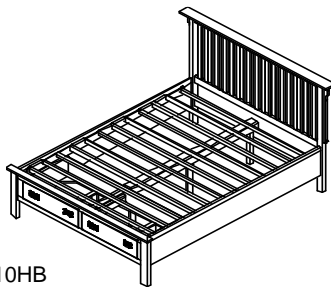

When Ordering -

Add Headboard for Complete Bed

B399120 Bed consists of: Complete Bed

Vendor SKU	Description & Dimensions	Cubes	QS Price	Birch Price	Cherry Price
B399120FB-K	6/6 Footboard (82-1/2x21-1/4)		939	939	939
B399120RLS-K	6/6 Side Rails & Slats		298	298	298
Underbed Dimension			81-1/2x20-1/2		

B399120 Bed consists of: Complete Bed

Vendor SKU	Description & Dimensions	Cubes	QS Price	Birch Price	Cherry Price
B399120FB-Q	5/0 Footboard (66-1/2x21-1/4)		805	805	805
B399120RLS-Q	Side Rails & Slats		264	264	264
Underbed Dimension			81-1/2x20-1/2		

B399120 Bed consists of: Complete Bed

Vendor SKU	Description & Dimensions	Cubes	QS Price	Birch Price	Cherry Price
B399120FB-F	4/6 Footboard (60-1/2x20-1/2)		747	747	747
B399120RLS-F	Side Rails & Slats		245	245	245
Underbed Dimension			76-1/2x20-1/2		

With B39910HB