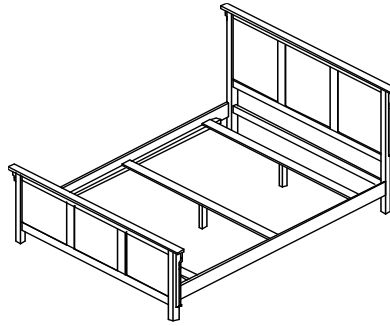

DO YOU WANT TO MAKE IT A PLATFORM BED?

Remove the B39952RLS and Add the B39952RLSP priced below.

B39952P Platform Rails/Slats/Supports

Vendor SKU	Dimensions	Cubes	QS Price	Birch Price	Cherry Price
B39952RLSP-K	81-1/2	1.7	123	123	123
B39952RLSP-Q	81-1/2	1.7	99	99	99
B39952RLSP-F	76-1/2	1.7	99	99	99
B39952RLSP-T	76-1/2	1.7	120	120	120

DO YOU WANT A LOW PROFILE FOOTBOARD INSTEAD?

Remove the B39911FB and Add the B399115FB priced below.

B399115 Low Pro FB

Vendor SKU	Dimensions	Cubes	QS Price	Birch Price	Cherry Price
B399115FB-K	78-1/4x13-1/2	5.8	245	245	245
B399115FB-Q	62-1/4x13-1/2	4.7	232	232	232
B399115FB-F	56-1/4x13-1/2	4.3	222	222	222
B399115FB-T	41-1/4x13-1/2	3.2	201	201	201

**American Mission Collection - Witmer Furniture
2021 Wholesale Price List, 9/9/21**

**Special Order Sale Price-
No Further Discount**

American Mission Panel Bed

3 Slats for Mattress & Box Spring

Vendor SKU	Description & Dimensions	Cubes	QS Price	Birch Price	Cherry Price
King Bed	King - 85x49x85-1/2		1325	1325	1325
B39935HB-K	6/6 Headboard (85x49)	21.0	687	687	687
B39935FB-K	6/6 Footboard (85x32)	14.0	515	515	515
B39952RLS-K	6/6 Rails/Slats/Supports	1.7	123	123	123
Queen Bed	Queen - 69x49x85-1/2		1043	1043	1043
B39935HB-Q	5/0 Headboard (69x49)	17.2	541	541	541
B39935FB-Q	5/0 Footboard (69x32)	11.5	403	403	403
B39952RLS-Q	5/0 Rails/Slats/Supports	1.7	99	99	99
Full Bed	Full - 63x49x80-1/2		1043	1043	1043
B39935HB-F	4/6 Headboard (63x49)	15.8	541	541	541
B39935FB-F	4/6 Footboard (63x32)	10.6	403	403	403
B39952RLS-F	4/6 Rails/Slats/Supports	1.7	99	99	99
Twin Bed	Twin - 48x49x80-1/2		935	935	935
B39935HB-T	3/3 Headboard (48x49)	12.3	491	491	491
B39935FB-T	3/3 Footboard (48x32)	8.2	345	345	345
B39952RLS-T	3/3 Rails/Slats/Supports	1.7	99	99	99