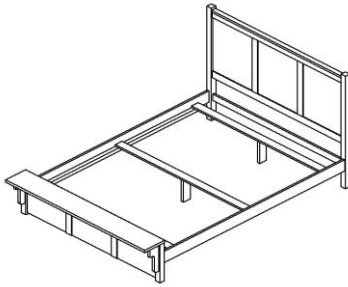

WITH

Vendor SKU	Description & Dimensions	Cubes	QS Price	Birch Price	Cherry Price
Full Bed	Complete Bed	84.0	2256	2256	2256
B39935HB-F	4/6 Headboard (61x49)	15.4	541	541	541
B39935FB-F	4/6 Footboard (61x28)	9.0	403	403	403
B31275-RH-F	Underbed Storage	29.8	656	656	656
B31275-LH-F	Underbed Storage	29.8	656	656	656
F-SUP-PNLS	Center Support Panels	1.3	0	0	0
Underbed Dimension		76-1/2x19-1/2			

Vendor SKU	Description & Dimensions	Cubes	QS Price	Birch Price	Cherry Price
Twin Bed	Complete Bed	78.1			
B39935HB-T	3/3 Headboard (46x49)	11.6	491	491	491
B39935FB-T	3/3 Footboard (46x28)	6.9	345	345	345
B31275-RH-T	Underbed Storage	29.8	656	656	656
	OR Can Only Have Storage On One Side				
B31275-LH-T	Underbed Storage	29.8	656	656	656
B31275RL-T	Blank Rail	2.8	507	507	507
T-SUP-PNLS	Center Support Panels	1.3	0	0	0
Underbed Dimension		76-1/2x19-1/2			

B31275-RL Side Rail

American Mission Collection - Witmer Furniture
2021 Wholesale Price List, 9/9/21

Special Order Sale Price-
No Further Discount

American Mission Bench Bed

3 Slats for Mattress & Box Spring