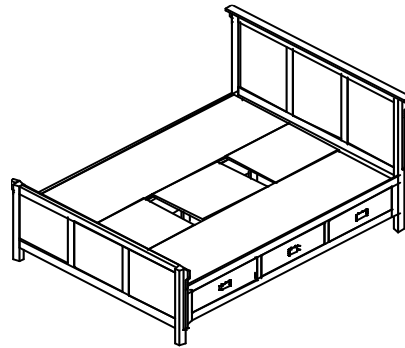

American Mission Collection - Witmer Furniture

2021 Wholesale Price List, 9/9/21

Special Order Sale Price-
No Further Discount

American Mission Panel Bed With Raised Storage

Vendor SKU	Description & Dimensions	Cubes	QS Price	Birch Price	Cherry Price
King Bed	Complete Bed	89.3	2514	2514	2514
B39935HB-K	6/6 Headboard (83x49)	20.5	687	687	687
B39935FB-K	6/6 Footboard (83x28)	12.1	515	515	515
B31275-RH-K	Underbed Storage	29.8	656	656	656
B31275-LH-K	Underbed Storage	29.8	656	656	656
K-SUP-PNLS	Center Support Panels	1.3	0	0	0
Underbed Dimension		81-1/2x19-1/2			

Vendor SKU	Description & Dimensions	Cubes	QS Price	Birch Price	Cherry Price
Queen Bed	Complete Bed	86.3	2256	2256	2256
B39935HB-Q	5/0 Headboard (67x49)	16.8	541	541	541
B39935FB-Q	5/0 Footboard (67x28)	9.9	403	403	403
B31275-RH-Q	Underbed Storage	29.8	656	656	656
B31275-LH-Q	Underbed Storage	29.8	656	656	656
Q-SUP-PNLS	Center Support Panels	1.3	0	0	0
Underbed Dimension		81-1/2x19-1/2			

WITH

Vendor SKU	Description & Dimensions	Cubes	QS Price	Birch Price	Cherry Price
Full Bed	Complete Bed	84.0	2256	2256	2256
B39935HB-F	4/6 Headboard (61x49)	15.4	541	541	541
B39935FB-F	4/6 Footboard (61x28)	9.0	403	403	403
B31275-RH-F	Underbed Storage	29.8	656	656	656
B31275-LH-F	Underbed Storage	29.8	656	656	656
F-SUP-PNLS	Center Support Panels	1.3	0	0	0
Underbed Dimension		76-1/2x19-1/2			

Vendor SKU	Description & Dimensions	Cubes	QS Price	Birch Price	Cherry Price
Twin Bed	Complete Bed	78.1			
B39935HB-T	3/3 Headboard (46x49)	11.6	491	491	491
B39935FB-T	3/3 Footboard (46x28)	6.9	345	345	345
B31275-RH-T	Underbed Storage	29.8	656	656	656
	OR Can Only Have Storage On One Side				
B31275-LH-T	Underbed Storage	29.8	656	656	656
B31275RL-T	Blank Rail	2.8	507	507	507
T-SUP-PNLS	Center Support Panels	1.3	0	0	0
Underbed Dimension		76-1/2x19-1/2