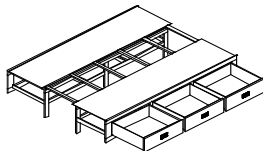

B39910 Headboard

B399110 Footboard
K-Q-F

B399110 Footboard
T

B31275 Underbed

Vendor SKU	Description & Dimensions	Cubes	QS Price	Birch Price	Cherry Price
King	Complete Bed	95.9	2412	2412	2412
B39910HB-K	6/6 Headboard (85x49)	21.0	687	687	687
B399110FB-K	6/6 Footboard (80x20-3/8)	14.0	413	413	413
B31275-RH-K or B31275-LH-K or K-SUP-PNLS	Underbed Storage Underbed Storage Center Support Panels	29.8 29.8 1.3	656 656 0	656 656 0	656 656 0
Underbed Dimension		81-1/2x21-1/2			

Vendor SKU	Description & Dimensions	Cubes	QS Price	Birch Price	Cherry Price
Queen	Complete Bed	89.6	2245	2245	2245
B39910HB-Q	5/0 Headboard (69x49)	17.2	541	541	541
B399110FB-Q	5/0 Footboard (64x20-3/8)	11.5	392	392	392
B31275-RH-Q or B31275-LH-Q or Q-SUP-PNLS	Underbed Storage Underbed Storage Center Support Panels	29.8 29.8 1.3	656 656 0	656 656 0	656 656 0
Underbed Dimension		81-1/2x22-1/2			

Vendor SKU	Description & Dimensions	Cubes	QS Price	Birch Price	Cherry Price
Full	Complete Bed	87.3	2229	2229	2229
B39910HB-F	4/6 Headboard (63x49)	15.8	541	541	541
B399110FB-F	4/6 Footboard (58x22-3/8)	10.6	376	376	376
B31275-RH-F or B31275-LH-F or F-SUP-PNLS	Underbed Storage Underbed Storage Center Support Panels	29.8 29.8 1.3	656 656 0	656 656 0	656 656 0
Underbed Dimension		76-1/2x22-1/2			