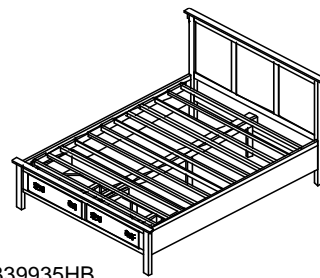

With B39935HB