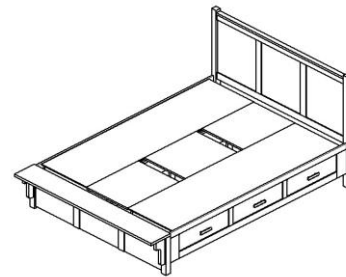

Vendor SKU	Description & Dimensions	Cubes	QS Price	Birch Price	Cherry Price
Twin Bed	Complete Bed	78.1			
B39935HB-T	3/3 Headboard (46x49)	11.6	491	491	491
B39935FB-T	3/3 Footboard (46x28)	6.9	345	345	345
B31275-RH-T	Underbed Storage	29.8	656	656	656
	OR Can Only Have Storage On One Side				
B31275-LH-T	Underbed Storage	29.8	656	656	656
B31275RL-T	Blank Rail	2.8	507	507	507
T-SUP-PNLS	Center Support Panels	1.3	0	0	0
Underbed Dimension		76-1/2x19-1/2			

B31275-RL Side Rail

American Mission Collection - Witmer Furniture
2021 Wholesale Price List, 9/9/21

Special Order Sale Price-
No Further Discount

American Mission Bench Bed

3 Slats for Mattress & Box Spring