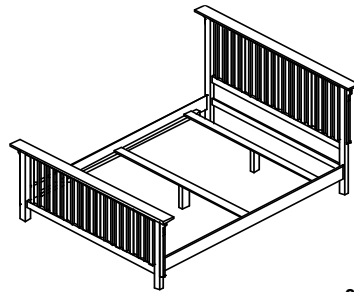

American Mission Collection - Witmer Furniture
2021 Wholesale Price List, 9/9/21

Special Order Sale Price-
No Further Discount

American Mission Slat Bed

3 Slats for Mattress & Box Spring

Vendor SKU	Description & Dimensions	Cubes	QS Price	Birch Price	Cherry Price
King Bed	King - 85x49x85-1/2		1325	1325	1325
B39910HB-K	6/6 Headboard (85x49)	21.0	687	687	687
B39911FB-K	6/6 Footboard (85x32)	14.0	515	515	515
B39952RLS-K	6/6 Rails/Slats/Supports	1.7	123	123	123
Queen Bed	Queen - 69x49x85-1/2		1043	1043	1043
B39910HB-Q	5/0 Headboard (69x49)	17.2	541	541	541
B39911FB-Q	5/0 Footboard (69x32)	11.5	403	403	403
B39952RLS-Q	5/0 Rails/Slats/Supports	1.7	99	99	99
Full Bed	Full - 63x49x80-1/2		1043	1043	1043
B39910HB-F	4/6 Headboard (63x49)	15.8	541	541	541
B39911FB-F	4/6 Footboard (63x32)	10.6	403	403	403
B39952RLS-F	4/6 Rails/Slats/Supports	1.7	99	99	99
Twin Bed	Twin - 48x49x80-1/2		935	935	935
B39910HB-T	3/3 Headboard (48x49)	12.3	491	491	491
B39911FB-T	3/3 Footboard (48x32)	8.2	345	345	345
B39952RLS-T	3/3 Rails/Slats/Supports	1.7	99	99	99

NOTE CALKING IS THE SAME PRICE AS KING. JUST CHANGE SKU FROM K TO CAK ON ALL ITEMS

DO YOU WANT TO MAKE IT TO ACCEPT AN ADJUSTABLE BASE BED?

Remove the B39952RLS and Add the B39952ADJ priced below.

Description	Dimensions	Cubes	QS Price	Birch Price	Cherry Price
B39952ADJ-K	81-1/2	0.8	144	144	144
B39952ADJ-Q	81-1/2	0.8	131	131	131
B39952ADJ-F	76-1/2	0.8	114	114	114
B39952ADJ-T	76-1/2	0.8	97	97	97

DO YOU WANT TO MAKE IT A PLATFORM BED?

Remove the B39952RLS and Add the B39952RLSP priced below.

B39952P Platform Rails/Slats/Supports

Vendor SKU	Dimensions	Cubes	QS Price	Birch Price	Cherry Price
B39952RLSP-K	81-1/2	1.7	123	123	123
B39952RLSP-Q	81-1/2	1.7	99	99	99
B39952RLSP-F	76-1/2	1.7	99	99	99
B39952RLSP-T	76-1/2	1.7	120	120	120