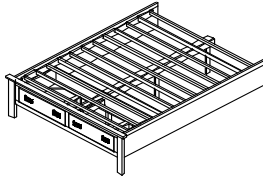

American Mission Collection - Witmer Furniture
2021 Wholesale Price List, 9/9/21

**Special Order Sale Price-
No Further Discount**

Footboard Storage