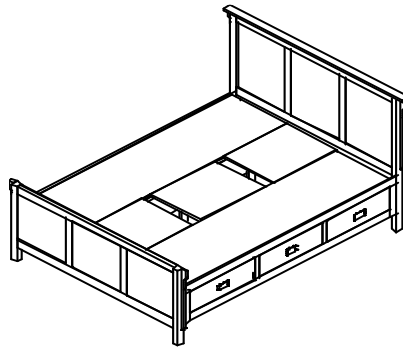

American Mission Collection - Witmer Furniture

2021 Wholesale Price List, 4/20/21

Special Order Sale Price-
No Further Discount

American Mission Panel Bed With Raised Storage

Vendor SKU	Description & Dimensions	Cubes	QS Price	Birch Price	Cherry Price
King Bed	Complete Bed	89.3	2419	2419	2419
B39935HB-K	6/6 Headboard (83x49)	20.5	661	661	661
B39935FB-K	6/6 Footboard (83x28)	12.1	496	496	496
B31275-RH-K	Underbed Storage	29.8	631	631	631
B31275-LH-K	Underbed Storage	29.8	631	631	631
K-SUP-PNLS	Center Support Panels	1.3	0	0	0
Underbed Dimension		81-1/2x19-1/2			

Vendor SKU	Description & Dimensions	Cubes	QS Price	Birch Price	Cherry Price
Queen Bed	Complete Bed	86.3	2171	2171	2171
B39935HB-Q	5/0 Headboard (67x49)	16.8	521	521	521
B39935FB-Q	5/0 Footboard (67x28)	9.9	388	388	388
B31275-RH-Q	Underbed Storage	29.8	631	631	631
B31275-LH-Q	Underbed Storage	29.8	631	631	631
Q-SUP-PNLS	Center Support Panels	1.3	0	0	0
Underbed Dimension		81-1/2x19-1/2			

WITH

Vendor SKU	Description & Dimensions	Cubes	QS Price	Birch Price	Cherry Price
Full Bed	Complete Bed	84.0	2171	2171	2171
B39935HB-F	4/6 Headboard (61x49)	15.4	521	521	521
B39935FB-F	4/6 Footboard (61x28)	9.0	388	388	388
B31275-RH-F	Underbed Storage	29.8	631	631	631
B31275-LH-F	Underbed Storage	29.8	631	631	631
F-SUP-PNLS	Center Support Panels	1.3	0	0	0
Underbed Dimension		76-1/2x19-1/2			

Vendor SKU	Description & Dimensions	Cubes	QS Price	Birch Price	Cherry Price
Twin Bed	Complete Bed	78.1			
B39935HB-T	3/3 Headboard (46x49)	11.6	473	473	473
B39935FB-T	3/3 Footboard (46x28)	6.9	332	332	332
B31275-RH-T	Underbed Storage	29.8	631	631	631
	OR	Can Only Have Storage On One Side			
B31275-LH-T	Underbed Storage	29.8	631	631	631
B31275RL-T	Blank Rail	2.8	488	488	488
T-SUP-PNLS	Center Support Panels	1.3	0	0	0
Underbed Dimension		76-1/2x19-1/2