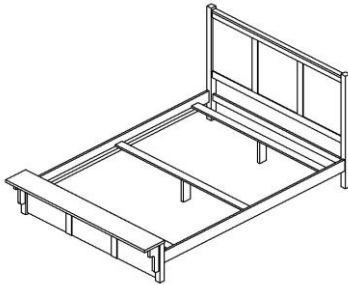

American Mission Collection - Witmer Furniture

2021 Wholesale Price List, 4/20/21

**Special Order Sale Price-
No Further Discount**

American Mission Bench Bed

3 Slats for Mattress & Box Spring

NOTE CALKING IS THE SAME PRICE AS KING. JUST CHANGE SKU FROM K TO CAK ON ALL ITEMS

Vendor SKU	Description & Dimensions	Cubes	QS Price	Birch Price	Cherry Price
King Bed	King - 78-3/4x50x92-1/2		1457	1457	1457
B39937HB-K	6/6 Headboard (78-3/4x50)	9.7	652	652	652
B39937FB-K	6/6 Footboard (78-3/4x18)	10.2	647	647	647
B39937RLS-K	6/6 Rails/Slats/Supports	1.7	158	158	158
Queen Bed	Queen - 62x50x92-1/2		1172	1172	1172
B39937HB-Q	5/0 Headboard (62-1/2x50)	7.7	523	523	523
B39937FB-Q	5/0 Footboard (62-3/4x18)	8.2	516	516	516
B39937RLS-Q	5/0 Rails/Slats/Supports	1.7	133	133	133
Full Bed	Full - 56-3/4x50x87-1/2		1129	1129	1129
B39937HB-F	4/6 Headboard (56-1/2x50)	7.1	496	496	496
B39937FB-F	4/6 Footboard (56-3/4x18)	7.5	505	505	505
B39937RLS-F	4/6 Rails/Slats/Supports	1.7	128	128	128
Twin Bed	Twin - 41-3/4x50x87-1/2		944	944	944
B39937HB-T	3/3 Headboard (41-1/2x50)	5.3	418	418	418
B39937FB-T	3/3 Footboard (41-3/4x18)	5.6	418	418	418
B39937RLS-T	3/3 Rails/Slats/Supports	1.7	108	108	108

NOTE CALKING IS THE SAME PRICE AS KING. JUST CHANGE SKU FROM K TO CAK ON ALL ITEMS

DO YOU WANT TO MAKE IT A PLATFORM BED? ORDER B39952RLSP see page 3

Do you want it with raised storage? See below

Vendor SKU	Description & Dimensions	Cubes	QS Price	Birch Price	Cherry Price
King	Complete Bed	80.8	2561	2561	2561
B39937HB-K	6/6 Headboard (78-3/4x50)	9.7	652	652	652
B39937FB-K	6/6 Footboard (78-3/4x19)	10.2	647	647	647
B31275-RH-K or B31275-LH-K or K-SUP-PNLS	Underbed Storage Underbed Storage Center Support Panels	29.8 29.8 1.3	631 631 0	631 631 0	631 631 0
Underbed Dimension	81-1/2x21-1/2