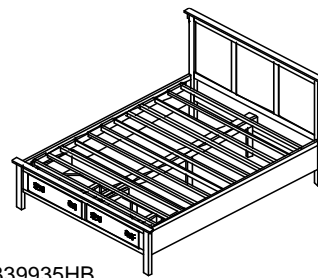

With B39935HB