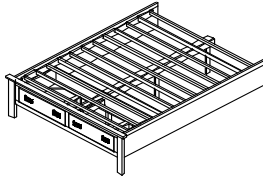

American Mission Collection - Witmer Furniture
2021 Wholesale Price List, 4/20/21

**Special Order Sale Price-
No Further Discount**

Footboard Storage