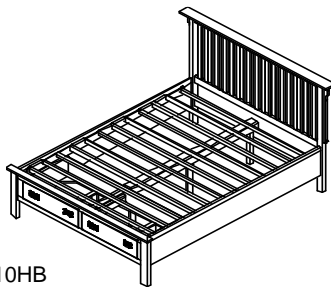

When Ordering -

Add Headboard for Complete Bed

B399120 Bed consists of: Complete Bed

Vendor SKU	Description & Dimensions	Cubes	QS Price	Birch Price	Cherry Price
B399120FB-K	6/6 Footboard (82-1/2x21-1/4)		904	904	904
B399120RLS-K	6/6 Side Rails & Slats		287	287	287
Underbed Dimension			81-1/2x20-1/2		

B399120 Bed consists of: Complete Bed

Vendor SKU	Description & Dimensions	Cubes	QS Price	Birch Price	Cherry Price
B399120FB-Q	5/0 Footboard (66-1/2x21-1/4)		775	775	775
B399120RLS-Q	Side Rails & Slats		254	254	254
Underbed Dimension			81-1/2x20-1/2		

B399120 Bed consists of: Complete Bed

Vendor SKU	Description & Dimensions	Cubes	QS Price	Birch Price	Cherry Price
B399120FB-F	4/6 Footboard (60-1/2x20-1/2)		720	720	720
B399120RLS-F	Side Rails & Slats		236	236	236
Underbed Dimension			76-1/2x20-1/2		

With B39910HB