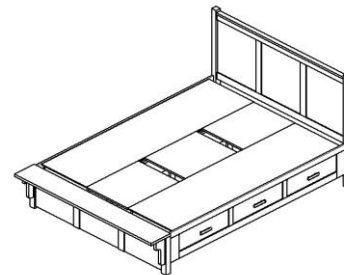

American Mission Collection - Witmer Furniture

2021 Wholesale Price List, 4/20/21

**Special Order Sale Price-
No Further Discount**

American Mission Bench Bed

3 Slats for Mattress & Box Spring

NOTE CALKING IS THE SAME PRICE AS KING. JUST CHANGE SKU FROM K TO CAK ON ALL ITEMS

Vendor SKU	Description & Dimensions	Cubes	QS Price	Birch Price	Cherry Price
King Bed	King - 78-3/4x50x92-1/2		1457	1457	1457
B39937HB-K	6/6 Headboard (78-3/4x50)	9.7	652	652	652
B39937FB-K	6/6 Footboard (78-3/4x18)	10.2	647	647	647
B39937RLS-K	6/6 Rails/Slats/Supports	1.7	158	158	158
Queen Bed	Queen - 62x50x92-1/2		1172	1172	1172
B39937HB-Q	5/0 Headboard (62-1/2x50)	7.7	523	523	523
B39937FB-Q	5/0 Footboard (62-3/4x18)	8.2	516	516	516
B39937RLS-Q	5/0 Rails/Slats/Supports	1.7	133	133	133
Full Bed	Full - 56-3/4x50x87-1/2		1129	1129	1129
B39937HB-F	4/6 Headboard (56-1/2x50)	7.1	496	496	496
B39937FB-F	4/6 Footboard (56-3/4x18)	7.5	505	505	505
B39937RLS-F	4/6 Rails/Slats/Supports	1.7	128	128	128
Twin Bed	Twin - 41-3/4x50x87-1/2		944	944	944
B39937HB-T	3/3 Headboard (41-1/2x50)	5.3	418	418	418
B39937FB-T	3/3 Footboard (41-3/4x18)	5.6	418	418	418
B39937RLS-T	3/3 Rails/Slats/Supports	1.7	108	108	108

NOTE CALKING IS THE SAME PRICE AS KING. JUST CHANGE SKU FROM K TO CAK ON ALL ITEMS

DO YOU WANT TO MAKE IT A PLATFORM BED? ORDER B39952RLSP see page 3

Do you want it with raised storage? See below

Vendor SKU	Description & Dimensions	Cubes	QS Price	Birch Price	Cherry Price
King	Complete Bed	80.8	2561	2561	2561
B39937HB-K	6/6 Headboard (78-3/4x50)	9.7	652	652	652
B39937FB-K	6/6 Footboard (78-3/4x19)	10.2	647	647	647
B31275-RH-K or B31275-LH-K or K-SUP-PNLS	Underbed Storage Underbed Storage Center Support Panels	29.8 29.8 1.3	631 631 0	631 631 0	631 631 0
Underbed Dimension	81-1/2x21-1/2