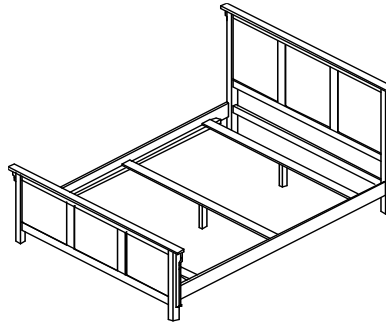

DO YOU WANT TO MAKE IT A PLATFORM BED?

Remove the B39952RLS and Add the B39952RLSP priced below.

B39952P Platform Rails/Slats/Supports

Vendor SKU	Dimensions	Cubes	QS Price	Birch Price	Cherry Price
B39952RLSP-K	81-1/2	1.7	119	119	119
B39952RLSP-Q	81-1/2	1.7	96	96	96
B39952RLSP-F	76-1/2	1.7	96	96	96
B39952RLSP-T	76-1/2	1.7	115	115	115

DO YOU WANT A LOW PROFILE FOOTBOARD INSTEAD?

Remove the B39911FB and Add the B399115FB priced below.

B399115 Low Pro FB

Vendor SKU	Dimensions	Cubes	QS Price	Birch Price	Cherry Price
B399115FB-K	78-1/4x13-1/2	5.8	236	236	236
B399115FB-Q	62-1/4x13-1/2	4.7	224	224	224
B399115FB-F	56-1/4x13-1/2	4.3	214	214	214
B399115FB-T	41-1/4x13-1/2	3.2	193	193	193

**American Mission Collection - Witmer Furniture
2021 Wholesale Price List, 4/20/21**

**Special Order Sale Price-
No Further Discount**

American Mission Panel Bed

3 Slats for Mattress & Box Spring

Vendor SKU	Description & Dimensions	Cubes	QS Price	Birch Price	Cherry Price
King Bed	King - 85x49x85-1/2		1276	1276	1276
B39935HB-K	6/6 Headboard (85x49)	21.0	661	661	661
B39935FB-K	6/6 Footboard (85x32)	14.0	496	496	496
B39952RLS-K	6/6 Rails/Slats/Supports	1.7	119	119	119
Queen Bed	Queen - 69x49x85-1/2		1005	1005	1005
B39935HB-Q	5/0 Headboard (69x49)	17.2	521	521	521
B39935FB-Q	5/0 Footboard (69x32)	11.5	388	388	388
B39952RLS-Q	5/0 Rails/Slats/Supports	1.7	96	96	96
Full Bed	Full - 63x49x80-1/2		1005	1005	1005
B39935HB-F	4/6 Headboard (63x49)	15.8	521	521	521
B39935FB-F	4/6 Footboard (63x32)	10.6	388	388	388
B39952RLS-F	4/6 Rails/Slats/Supports	1.7	96	96	96
Twin Bed	Twin - 48x49x80-1/2		901	901	901
B39935HB-T	3/3 Headboard (48x49)	12.3	473	473	473
B39935FB-T	3/3 Footboard (48x32)	8.2	332	332	332
B39952RLS-T	3/3 Rails/Slats/Supports	1.7	96	96	96