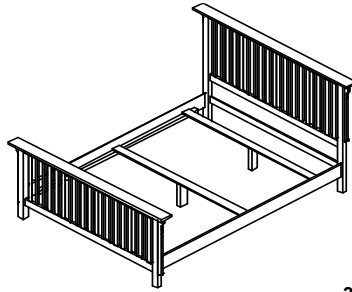

**American Mission Collection - Witmer Furniture
2021 Wholesale Price List, 4/20/21**

**Special Order Sale Price-
No Further Discount**

American Mission Slat Bed

3 Slats for Mattress & Box Spring

Vendor SKU	Description & Dimensions	Cubes	QS Price	Birch Price	Cherry Price
King Bed	King - 85x49x85-1/2		1276	1276	1276
B39910HB-K	6/6 Headboard (85x49)	21.0	661	661	661
B39911FB-K	6/6 Footboard (85x32)	14.0	496	496	496
B39952RLS-K	6/6 Rails/Slats/Supports	1.7	119	119	119
Queen Bed	Queen - 69x49x85-1/2		1005	1005	1005
B39910HB-Q	5/0 Headboard (69x49)	17.2	521	521	521
B39911FB-Q	5/0 Footboard (69x32)	11.5	388	388	388
B39952RLS-Q	5/0 Rails/Slats/Supports	1.7	96	96	96
Full Bed	Full - 63x49x80-1/2		1005	1005	1005
B39910HB-F	4/6 Headboard (63x49)	15.8	521	521	521
B39911FB-F	4/6 Footboard (63x32)	10.6	388	388	388
B39952RLS-F	4/6 Rails/Slats/Supports	1.7	96	96	96
Twin Bed	Twin - 48x49x80-1/2		901	901	901
B39910HB-T	3/3 Headboard (48x49)	12.3	473	473	473
B39911FB-T	3/3 Footboard (48x32)	8.2	332	332	332
B39952RLS-T	3/3 Rails/Slats/Supports	1.7	96	96	96

NOTE CALKING IS THE SAME PRICE AS KING. JUST CHANGE SKU FROM K TO CAK ON ALL ITEMS

DO YOU WANT TO MAKE IT TO ACCEPT AN ADJUSTABLE BASE BED?

Remove the B39952RLS and Add the B39952ADJ priced below.

Description	Dimensions	Cubes	QS Price	Birch Price	Cherry Price
B39952ADJ-K	81-1/2	0.8	138	138	138
B39952ADJ-Q	81-1/2	0.8	126	126	126
B39952ADJ-F	76-1/2	0.8	110	110	110
B39952ADJ-T	76-1/2	0.8	94	94	94

DO YOU WANT TO MAKE IT A PLATFORM BED?

Remove the B39952RLS and Add the B39952RLSP priced below.

B39952P Platform Rails/Slats/Supports

Vendor SKU	Dimensions	Cubes	QS Price	Birch Price	Cherry Price
B39952RLSP-K	81-1/2	1.7	119	119	119
B39952RLSP-Q	81-1/2	1.7	96	96	96
B39952RLSP-F	76-1/2	1.7	96	96	96
B39952RLSP-T	76-1/2	1.7	115	115	115