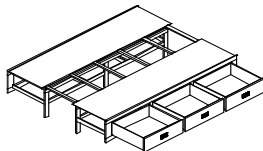

B39910 Headboard

B399110 Footboard
K-Q-F

B399110 Footboard
T

B31275 Underbed

Vendor SKU	Description & Dimensions	Cubes	QS Price	Birch Price	Cherry Price
King	Complete Bed	95.9	2320	2320	2320
B39910HB-K	6/6 Headboard (85x49)	21.0	661	661	661
B399110FB-K	6/6 Footboard (80x20-3/8)	14.0	397	397	397
B31275-RH-K or B31275-LH-K or K-SUP-PNLS	Underbed Storage Underbed Storage Center Support Panels	29.8 29.8 1.3	631 631 0	631 631 0	631 631 0
Underbed Dimension		81-1/2x21-1/2			

Vendor SKU	Description & Dimensions	Cubes	QS Price	Birch Price	Cherry Price
Queen	Complete Bed	89.6	2161	2161	2161
B39910HB-Q	5/0 Headboard (69x49)	17.2	521	521	521
B399110FB-Q	5/0 Footboard (64x20-3/8)	11.5	378	378	378
B31275-RH-Q or B31275-LH-Q or Q-SUP-PNLS	Underbed Storage Underbed Storage Center Support Panels	29.8 29.8 1.3	631 631 0	631 631 0	631 631 0
Underbed Dimension		81-1/2x22-1/2			

Vendor SKU	Description & Dimensions	Cubes	QS Price	Birch Price	Cherry Price
Full	Complete Bed	87.3	2145	2145	2145
B39910HB-F	4/6 Headboard (63x49)	15.8	521	521	521
B399110FB-F	4/6 Footboard (58x22-3/8)	10.6	362	362	362
B31275-RH-F or B31275-LH-F or F-SUP-PNLS	Underbed Storage Underbed Storage Center Support Panels	29.8 29.8 1.3	631 631 0	631 631 0	631 631 0
Underbed Dimension		76-1/2x22-1/2			