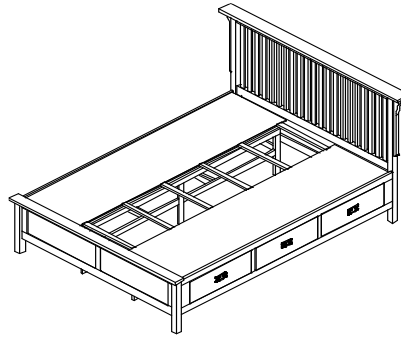

American Mission Collection - Witmer Furniture

2021 Wholesale Price List, 4/20/21

**Special Order Sale Price-
No Further Discount**

American Mission Slat Headboard With Underbed Storage

Vendor SKU	Description & Dimensions	Cubes	QS Price	Birch Price	Cherry Price
King	Complete Bed	95.9	2320	2320	2320
B39910HB-K	6/6 Headboard (85x49)	21.0	661	661	661
B399110FB-K	6/6 Footboard (80x20-3/8)	14.0	397	397	397
B31275-RH-K or B31275-LH-K or K-SUP-PNLS	Underbed Storage Underbed Storage Center Support Panels	29.8 29.8 1.3	631 631 0	631 631 0	631 631 0
Underbed Dimension		81-1/2x21-1/2			

Vendor SKU	Description & Dimensions	Cubes	QS Price	Birch Price	Cherry Price
Queen	Complete Bed	89.6	2161	2161	2161
B39910HB-Q	5/0 Headboard (69x49)	17.2	521	521	521
B399110FB-Q	5/0 Footboard (64x20-3/8)	11.5	378	378	378
B31275-RH-Q or B31275-LH-Q or Q-SUP-PNLS	Underbed Storage Underbed Storage Center Support Panels	29.8 29.8 1.3	631 631 0	631 631 0	631 631 0
Underbed Dimension		81-1/2x22-1/2			

Vendor SKU	Description & Dimensions	Cubes	QS Price	Birch Price	Cherry Price
Full	Complete Bed	87.3	2145	2145	2145
B39910HB-F	4/6 Headboard (63x49)	15.8	521	521	521
B399110FB-F	4/6 Footboard (58x22-3/8)	10.6	362	362	362
B31275-RH-F or B31275-LH-F or F-SUP-PNLS	Underbed Storage Underbed Storage Center Support Panels	29.8 29.8 1.3	631 631 0	631 631 0	631 631 0
Underbed Dimension		76-1/2x22-1/2			

Vendor SKU	Description & Dimensions	Cubes	QS Price	Birch Price	Cherry Price
Twin	Complete Bed	54.4	1937	1937	1937
B39910HB-T	3/3 Headboard (48x49)	12.3	473	473	473
B399110FB-T	3/3 Footboard (43x20-3/8)	8.2	345	345	345
B31275-RH-T	Underbed Storage	29.8	631	631	631
OR	Can Only Have Storage On One Side				
B31275-LH-T	Underbed Storage	29.8	631	631	631
B31275-RL-T	Blank Rail	2.8	488	488	488
T-SUP-PNLS	Center Support Panels	1.3	0	0	0
Underbed Dimension		76-1/2x22-1/2