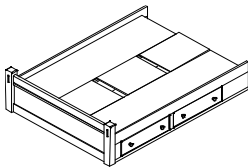

Heartland Mission - Witmer Furniture
2019 Wholesale Price List
Revised: May 2020

Special Order Sale
Price- No Further
Discount

**IF YOU WANT THIS BED AS A PLATFORM BED, REMOVE THE B11752RLS
AND REPLACE WITH B11752RLSP INSTEAD**

Vendor SKU	Description & Dimensions	Cubes	QS Oak Price	Birch Price	Cherry Price	Oak Price
B11752RLSP-K	6/6 Rails/Slats/Supports	2.9	161	161	184	147
B11752RLSP-Q	5/0 Rails/Slats/Supports	2.9	161	161	184	147
B11752RLSP-F	4/6 Rails/Slats/Supports	2.9	161	161	184	147
B11752RLSP-T	3/3 Rails/Slats/Supports	2.9	161	161	184	147

**IF YOU WANT THIS BED WITH A TALLER HEADBOARD, REMOVE THE B11752HB
AND REPLACE WITH B11753 HEADBOARD**

B11753 HEADBOARD

Vendor SKU	Description & Dimensions	Cubes	QS Oak Price	Birch Price	Cherry Price	Oak Price
NOTE - THIS HEADBOARD IS 62" TALL						
B11753HB-K	6/6 Headboard (80x62)	18.3	513	513	592	461
B11753HB-Q	5/0 Headboard (64x62)	14.7	424	424	487	382
B11753HB-F	4/3 Headboard (58x62)	13.4	424	424	487	382
B11753HB-T	3/3 Headboard (43x62)	10.5	412	412	473	373

DO YOU WANT A STORAGE BED?

WITH