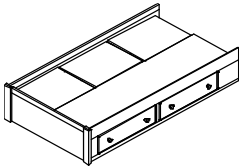

Vendor SKU	Description & Dimensions	Cubes	QS Oak Price	Birch Price	Cherry Price	Oak Price
Complete King Bed						
B11752HB-K	6/6 Headboard (80x50)	15.3	513	513	592	461
B117126-K-RH	6/6 Underbed 81-1/2x19-1/2	18.5	510	510	587	461
B117126-K-LH	6/6 Underbed 81-1/2x19-1/2	18.5	510	510	587	461
B11750FBST-K	6/6 Footboard (80x22)	6.1	412	412	473	373
K-SUP-PNLS	Center Support Panels	1.3	0	0	0	0
Complete Queen Bed						
Description & Dimensions						
B11752HB-Q	6/0 Headboard (64x50)	12.3	424	424	487	382
B117126-Q-RH	5/0 Underbed 81-1/2x19-1/2	18.5	510	510	587	461
B117126-Q-LH	5/0 Underbed 81-1/2x19-1/2	18.5	510	510	587	461
BO11750FBST-Q	5/0 Footboard (64x22)	4.9	370	370	426	336
Q-SUP-PNLS	Center Support Panels	1.3	0	0	0	0
Complete Full Bed						
Description & Dimensions						
B11752HB-F	4/6 Headboard (58x50)	11.3	424	424	487	382
B117126-F-RH	4/6 Underbed 76-1/2x19-1/2	18.5	510	510	587	461
B117126-F-LH	4/6 Underbed 76-1/2x19-1/2	18.5	510	510	587	461
BO11750FBST-F	4/6 Footboard (58x22)	4.4	370	370	426	336
F-SUP-PNLS	Center Support Panels	1.3	0	0	0	0
Complete Twin Bed						
Description & Dimensions						
B11752HB-T	3/3 Headboard (43x50)	8.5	412	412	473	373
B117126-T-RH	3/3 Underbed 76-1/2x19-1/2	27.8	510	510	587	461
OR						
B117126-T-LH	3/3 Underbed 76-1/2x19-1/2	27.8	510	510	587	461
B117126-T-RL	3/3 Side Rail 76-1/2x15-5/8	2.2	268	268	310	242
BO11750FBST-T	3/3 Footboard (43x22)	2.2	322	322	370	291
T-SUP-PNLS	Center Support Panels	1.3	0	0	0	0

**DO YOU WANT A STORAGE BED WITH TALLER HEADBOARD?
REPLACE THE B11752HB LISTED ABOVE WITH THE B11753HB LISTED ABOVE.**