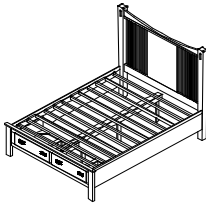

*WxHxD*

Underbed Dimension 81-1/2x20-1/2

Vendor SKU	Description & Dimensions	Cubes	QS Oak Price	Birch Price	Cherry Price	Oak Price
Complete Full Bed			1340	1340	1540	1209
B11752HB-F	4/6 Headboard (58x50)	11.3	424	424	487	382
B117120FB-F	4/6 Footboard (60-1/2x21-1/4)	29.8	690	690	795	622
B117120RLS-F	4/6 Rails/Slats/Supports	1.7	226	226	259	205

*WxHxD*

Underbed Dimension 76-1/2x20-1/2

**DO YOU WANT A STORAGE BED WITH TALLER HEADBOARD?**  
**REPLACE THE B11752HB LISTED ABOVE WITH THE B11753HB LISTED BELOW.**

**B11753 HEADBOARD**

Vendor SKU	Description & Dimensions	Cubes	QS Oak Price	Birch Price	Cherry Price	Oak Price
<b>NOTE - THIS HEADBOARD IS 62" TALL</b>						
B11753HB-K	6/6 (80x62)	18.3	513	513	592	461
B11753HB-Q	5/0 (64x62)	14.7	424	424	487	382
B11753HB-F	4/6 (58x62)	13.4	424	424	487	382
B11753HB-T	3/3 (43x62)	10.5	412	412	473	373