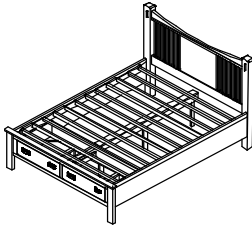

Heartland Mission - Witmer Furniture
2019 Wholesale Price List
Revised: May 2020

Special Order Sale
Price- No Further
Discount

Heartland Footboard Storage Bed

Vendor SKU	Description & Dimensions	Cubes	QS Oak Price	Birch Price	Cherry Price	Oak Price
Complete King Bed			1661	1661	1913	1496
B11752HB-K	6/6 Headboard (80x50)	15.3	513	513	592	461
B117120FB-K	6/6 Footboard (82-1/2x21-1/4)	29.8	869	869	1000	783
B117120RLS-K	6/6 Rails/Slats/Supports	1.7	280	280	322	252

WxHxD

Underbed Dimension 81-1/2x20-1/2

Vendor SKU	Description & Dimensions	Cubes	QS Oak Price	Birch Price	Cherry Price	Oak Price
Complete Queen Bed			1412	1412	1624	1272
B11752HB-Q	5/0 Headboard (64x50)	12.3	424	424	487	382
B117120FB-Q	5/0 Footboard (66-1/2x21-1/4)	29.5	748	748	862	673
B117120RLS-Q	5/0 Rails/Slats/Supports	1.7	240	240	275	217

WxHxD

Underbed Dimension 81-1/2x20-1/2

Vendor SKU	Description & Dimensions	Cubes	QS Oak Price	Birch Price	Cherry Price	Oak Price
Complete Full Bed			1340	1340	1540	1209
B11752HB-F	4/6 Headboard (58x50)	11.3	424	424	487	382
B117120FB-F	4/6 Footboard (60-1/2x21-1/4)	29.8	690	690	795	622
B117120RLS-F	4/6 Rails/Slats/Supports	1.7	226	226	259	205

WxHxD

Underbed Dimension 76-1/2x20-1/2

DO YOU WANT A STORAGE BED WITH TALLER HEADBOARD?
REPLACE THE B11752HB LISTED ABOVE WITH THE B11753HB LISTED BELOW.