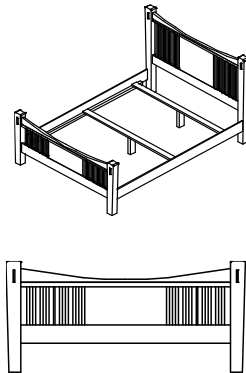

3 Slats for Mattress and Box Spring

Vendor SKU	Description & Dimensions	Cubes	QS Oak Price	Birch Price	Cherry Price	Oak Price
<b>Complete King Bed</b>			934	934	1076	843
B11752HB-K	6/6 Headboard (80x50)	15.3	513	513	592	461
B11750FBLP-K	6/6 Footboard (80x16)	5.6	289	289	331	261
B11752RLS-K	6/6 Rails/Slats/Supports	2.9	133	133	154	121
<b>Complete Queen Bed</b>			797	797	916	720
B11752HB-Q	5/0 Headboard (64x50)	12.3	424	424	487	382
B11750FBLP-Q	5/0 Footboard (64x16)	4.5	240	240	275	217
B11752RLS-Q	5/0 Rails/Slats/Supports	2.9	133	133	154	121
<b>Complete Full Bed</b>			797	797	916	720
B11752HB-F	4/6 Headboard (58x50)	11.3	424	424	487	382
B11750FBLP-F	4/6 Footboard (58x16)	3.9	240	240	275	217
B11752RLS-F	4/6 Rails/Slats/Supports	2.9	133	133	154	121
<b>Complete Twin Bed</b>			764	764	878	692
B11752HB-T	3/3 Headboard (43x50)	8.5	412	412	473	373
B11750FBLP-T	3/3 Footboard (43x16)	3.2	219	219	252	198
B11752RLS-T	3/3 Rails/Slats/Supports	2.9	133	133	154	121

**Heartland Mission Panel Bed with Slat Footboard Footboard**

3 Slats for Mattress and Box Spring

Vendor SKU	Description & Dimensions	Cubes	QS Oak Price	Birch Price	Cherry Price	Oak Price
<b>Complete King Bed</b>			1055	1055	1216	953
B11752HB-K	6/6 Headboard (80x50)	15.3	513	513	592	461
B11750FBSL-K	6/6 Footboard (80x30)	9.5	410	410	471	370
B11752RLS-K	6/6 Rails/Slats/Supports	2.9	133	133	154	121
<b>Complete Queen Bed</b>			925	925	1065	836
B11752HB-Q	5/0 Headboard (64x50)	12.3	424	424	487	382
B11750FBSL-Q	5/0 Footboard (64x30)	7.8	368	368	424	333
B11752RLS-Q	5/0 Rails/Slats/Supports	2.9	133	133	154	121
<b>Complete Full Bed</b>			925	925	1065	836
B11752HB-F	4/6 Headboard (58x50)	11.3	424	424	487	382
B11750FBSL-F	4/6 Footboard (58x30)	7.0	368	368	424	333
B11752RLS-F	4/6 Rails/Slats/Supports	2.9	133	133	154	121
<b>Complete Twin Bed</b>			869	869	1000	785
B11752HB-T	3/3 Headboard (43x50)	8.5	412	412	473	373
B11750FBSL-T	3/3 Footboard (43x30)	5.3	324	324	373	291
B11752RLS-T	3/3 Rails/Slats/Supports	2.9	133	133	154	121