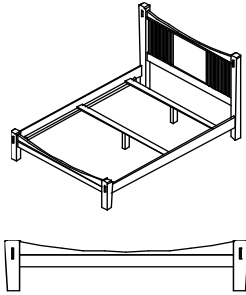

3 Slats for Mattress and Box Spring

Vendor SKU	Description & Dimensions	Cubes	QS Oak Price	Birch Price	Cherry Price	Oak Price
<b>Complete King Bed</b>			934	934	1076	843
B11752HB-K	6/6 Headboard (80x50)	15.3	513	513	592	461
B11750FBLP-K	6/6 Footboard (80x16)	5.6	289	289	331	261
B11752RLS-K	6/6 Rails/Slats/Supports	2.9	133	133	154	121
<b>Complete Queen Bed</b>			797	797	916	720
B11752HB-Q	5/0 Headboard (64x50)	12.3	424	424	487	382
B11750FBLP-Q	5/0 Footboard (64x16)	4.5	240	240	275	217
B11752RLS-Q	5/0 Rails/Slats/Supports	2.9	133	133	154	121
<b>Complete Full Bed</b>			797	797	916	720
B11752HB-F	4/6 Headboard (58x50)	11.3	424	424	487	382
B11750FBLP-F	4/6 Footboard (58x16)	3.9	240	240	275	217
B11752RLS-F	4/6 Rails/Slats/Supports	2.9	133	133	154	121
<b>Complete Twin Bed</b>			764	764	878	692
B11752HB-T	3/3 Headboard (43x50)	8.5	412	412	473	373
B11750FBLP-T	3/3 Footboard (43x16)	3.2	219	219	252	198
B11752RLS-T	3/3 Rails/Slats/Supports	2.9	133	133	154	121