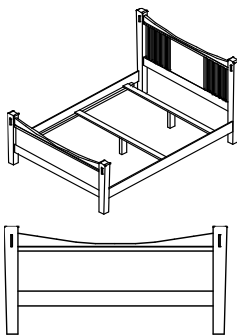

Heartland Mission Panel Bed with Panel Footboard

3 Slats for Mattress and Box Spring

Vendor SKU	Description & Dimensions	Cubes	QS Oak Price	Birch Price	Cherry Price	Oak Price
Complete King Bed			1051	1051	1212	948
B11752HB-K	6/6 Headboard (80x50)	15.3	513	513	592	461
B11750FBPN-K	6/6 Footboard (80x30)	9.5	405	405	466	366
B11752RLS-K	6/6 Rails/Slats/Supports	2.9	133	133	154	121
Complete Queen Bed			920	920	1058	832
B11752HB-Q	5/0 Headboard (64x50)	12.3	424	424	487	382
B11750FBPN-Q	5/0 Footboard (64x30)	7.8	363	363	417	329
B11752RLS-Q	5/0 Rails/Slats/Supports	2.9	133	133	154	121
Complete Full Bed			920	920	1058	832
B11752HB-F	4/6 Headboard (58x50)	11.3	424	424	487	382
B11750FBPN-F	4/6 Footboard (58x30)	7.0	363	363	417	329
B11752RLS-F	4/6 Rails/Slats/Supports	2.9	133	133	154	121
Complete Twin Bed			881	881	1011	797
B11752HB-T	3/3 Headboard (43x50)	8.5	412	412	473	373
B11750FBPN-T	3/3 Footboard (43x30)	5.3	336	336	384	303
B11752RLS-T	3/3 Rails/Slats/Supports	2.9	133	133	154	121

Overall

King - 80x50x86-1/2
Queen - 64x50x86-1/2
Full - 58x50x81-1/2

DO YOU WANT TO MAKE IT TO ACCEPT AN ADJUSTABLE BASE BED?