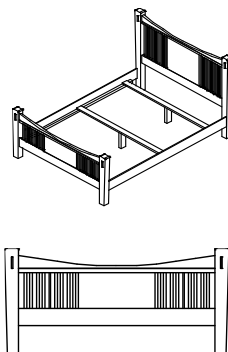

Heartland Mission Panel Bed with Slat Footboard Footboard

3 Slats for Mattress and Box Spring

Vendor SKU	Description & Dimensions	Cubes	QS Oak Price	Birch Price	Cherry Price	Oak Price
Complete King Bed			1140	1140	1314	1029
B11752HB-K	6/6 Headboard (80x50)	15.3	554	554	639	499
B11750FBSL-K	6/6 Footboard (80x30)	9.5	443	443	508	399
B11752RLS-K	6/6 Rails/Slats/Supports	2.9	143	143	167	131
Complete Queen Bed			997	997	1149	906
B11752HB-Q	5/0 Headboard (64x50)	12.3	457	457	525	414
B11750FBSL-Q	5/0 Footboard (64x30)	7.8	397	397	457	361
B11752RLS-Q	5/0 Rails/Slats/Supports	2.9	143	143	167	131
Complete Full Bed			997	997	1149	906
B11752HB-F	4/6 Headboard (58x50)	11.3	457	457	525	414
B11750FBSL-F	4/6 Footboard (58x30)	7.0	397	397	457	361
B11752RLS-F	4/6 Rails/Slats/Supports	2.9	143	143	167	131
Complete Twin Bed			939	939	1080	848
B11752HB-T	3/3 Headboard (43x50)	8.5	445	445	511	402
B11750FBSL-T	3/3 Footboard (43x30)	5.3	351	351	402	315
B11752RLS-T	3/3 Rails/Slats/Supports	2.9	143	143	167	131