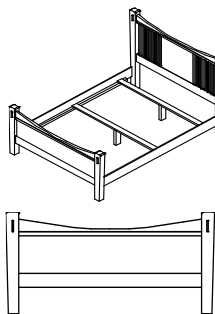

Heartland Mission Panel Bed with Panel Footboard

3 Slats for Mattress and Box Spring

Vendor SKU	Description & Dimensions	Cubes	QS Oak Price	Birch Price	Cherry Price	Oak Price
Complete King Bed			1135	1135	1309	1024
B11752HB-K	6/6 Headboard (80x50)	15.3	554	554	639	499
B11750FBPN-K	6/6 Footboard (80x30)	9.5	438	438	503	394
B11752RLS-K	6/6 Rails/Slats/Supports	2.9	143	143	167	131
Complete Queen Bed			992	992	1142	901
B11752HB-Q	5/0 Headboard (64x50)	12.3	457	457	525	414
B11750FBPN-Q	5/0 Footboard (64x30)	7.8	392	392	450	356
B11752RLS-Q	5/0 Rails/Slats/Supports	2.9	143	143	167	131
Complete Full Bed			992	992	1142	901
B11752HB-F	4/6 Headboard (58x50)	11.3	457	457	525	414
B11750FBPN-F	4/6 Footboard (58x30)	7.0	392	392	450	356
B11752RLS-F	4/6 Rails/Slats/Supports	2.9	143	143	167	131
Complete Twin Bed			951	951	1094	860
B11752HB-T	3/3 Headboard (43x50)	8.5	445	445	511	402
B11750FBPN-T	3/3 Footboard (43x30)	5.3	363	363	416	327
B11752RLS-T	3/3 Rails/Slats/Supports	2.9	143	143	167	131

Overall

King - 80x50x86-1/2
Queen - 64x50x86-1/2
Full - 58x50x81-1/2