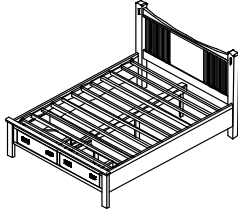

**Heartland Mission - Witmer Furniture
2021 Wholesale Price List, 3/15/21**

**Special Order Sale Price-
No Further Discount**

Heartland Footboard Storage Bed

Vendor SKU	Description & Dimensions	Cubes	QS Oak Price	Birch Price	Cherry Price	Oak Price
Complete King Bed			1796	1796	2066	1615
B11752HB-K	6/6 Headboard (80x50)	15.3	554	554	639	499
B117120FB-K	6/6 Footboard (82-1/2x21-1/4)	29.8	939	939	1079	845
B117120RLS-K	6/6 Rails/Slats/Supports	1.7	303	303	348	271

WxHxD

Underbed Dimension 81-1/2x20-1/2

Vendor SKU	Description & Dimensions	Cubes	QS Oak Price	Birch Price	Cherry Price	Oak Price
Complete Queen Bed			1524	1524	1755	1377
B11752HB-Q	5/0 Headboard (64x50)	12.3	457	457	525	414
B117120FB-Q	5/0 Footboard (66-1/2x21-1/4)	29.5	808	808	932	728
B117120RLS-Q	5/0 Rails/Slats/Supports	1.7	259	259	298	235

WxHxD

Underbed Dimension 81-1/2x20-1/2

Vendor SKU	Description & Dimensions	Cubes	QS Oak Price	Birch Price	Cherry Price	Oak Price
Complete Full Bed			1446	1446	1662	1310
B11752HB-F	4/6 Headboard (58x50)	11.3	457	457	525	414
B117120FB-F	4/6 Footboard (60-1/2x21-1/4)	29.8	745	745	859	673
B117120RLS-F	4/6 Rails/Slats/Supports	1.7	244	244	278	223

WxHxD

Underbed Dimension 76-1/2x20-1/2

**DO YOU WANT A STORAGE BED WITH TALLER HEADBOARD?
REPLACE THE B11752HB LISTED ABOVE WITH THE B11753HB LISTED BELOW.**