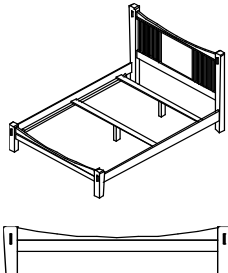

Vendor SKU	Description & Dimensions	Cubes	QS Oak Price	Birch Price	Cherry Price	Oak Price
Complete King Bed			1009	1009	1164	911
B11752HB-K	6/6 Headboard (80x50)	15.3	554	554	639	499
B11750FBLP-K	6/6 Footboard (80x16)	5.6	312	312	358	281
B11752RLS-K	6/6 Rails/Slats/Supports	2.9	143	143	167	131
Complete Queen Bed			859	859	990	780
B11752HB-Q	5/0 Headboard (64x50)	12.3	457	457	525	414
B11750FBLP-Q	5/0 Footboard (64x16)	4.5	259	259	298	235
B11752RLS-Q	5/0 Rails/Slats/Supports	2.9	143	143	167	131
Complete Full Bed			859	859	990	780
B11752HB-F	4/6 Headboard (58x50)	11.3	457	457	525	414
B11750FBLP-F	4/6 Footboard (58x16)	3.9	259	259	298	235
B11752RLS-F	4/6 Rails/Slats/Supports	2.9	143	143	167	131
Complete Twin Bed			825	825	949	746
B11752HB-T	3/3 Headboard (43x50)	8.5	445	445	511	402
B11750FBLP-T	3/3 Footboard (43x16)	3.2	237	237	271	213
B11752RLS-T	3/3 Rails/Slats/Supports	2.9	143	143	167	131