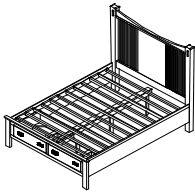

B11753 HEADBOARD

Vendor SKU	Description & Dimensions	Cubes	QS Oak Price	Birch Price	Cherry Price	Oak Price
NOTE - THIS HEADBOARD IS 62" TALL						
B11753HB-K	6/6 (80x62)	18.3	554	554	639	499
B11753HB-Q	5/0 (64x62)	14.7	457	457	525	414
B11753HB-F	4/6 (58x62)	13.4	457	457	525	414
B11753HB-T	3/3 (43x62)	10.5	445	445	511	402