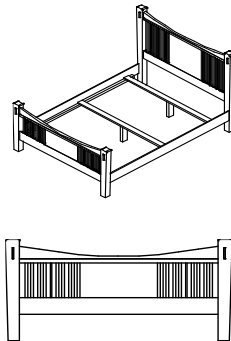

Heartland Mission Panel Bed with Slat Footboard Footboard

3 Slats for Mattress and Box Spring

Vendor SKU	Description & Dimensions	Cubes	QS Oak Price	Birch Price	Cherry Price	Oak Price
Complete King Bed			1334	1334	1537	1202
B11752HB-K	6/6 Headboard (80x50)	15.3	649	649	748	583
B11750FBSL-K	6/6 Footboard (80x30)	9.5	518	518	595	467
B11752RLS-K	6/6 Rails/Slats/Supports	2.9	167	167	194	152
Complete Queen Bed			1167	1167	1344	1057
B11752HB-Q	5/0 Headboard (64x50)	12.3	535	535	615	484
B11750FBSL-Q	5/0 Footboard (64x30)	7.8	465	465	535	421
B11752RLS-Q	5/0 Rails/Slats/Supports	2.9	167	167	194	152
Complete Full Bed			1167	1167	1344	1057
B11752HB-F	4/6 Headboard (58x50)	11.3	535	535	615	484
B11750FBSL-F	4/6 Footboard (58x30)	7.0	465	465	535	421
B11752RLS-F	4/6 Rails/Slats/Supports	2.9	167	167	194	152
Complete Twin Bed			1096	1096	1264	992
B11752HB-T	3/3 Headboard (43x50)	8.5	520	520	598	472
B11750FBSL-T	3/3 Footboard (43x30)	5.3	409	409	472	368
B11752RLS-T	3/3 Rails/Slats/Supports	2.9	167	167	194	152