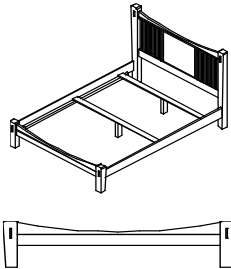

Vendor SKU	Description & Dimensions	Cubes	QS Oak Price	Birch Price	Cherry Price	Oak Price
Complete King Bed			1181	1181	1361	1064
B11752HB-K	6/6 Headboard (80x50)	15.3	649	649	748	583
B11750FBLP-K	6/6 Footboard (80x16)	5.6	365	365	419	329
B11752RLS-K	6/6 Rails/Slats/Supports	2.9	167	167	194	152
Complete Queen Bed			1005	1005	1157	909
B11752HB-Q	5/0 Headboard (64x50)	12.3	535	535	615	484
B11750FBLP-Q	5/0 Footboard (64x16)	4.5	303	303	348	273
B11752RLS-Q	5/0 Rails/Slats/Supports	2.9	167	167	194	152
Complete Full Bed			1005	1005	1157	909
B11752HB-F	4/6 Headboard (58x50)	11.3	535	535	615	484
B11750FBLP-F	4/6 Footboard (58x16)	3.9	303	303	348	273
B11752RLS-F	4/6 Rails/Slats/Supports	2.9	167	167	194	152
Complete Twin Bed			963	963	1109	873
B11752HB-T	3/3 Headboard (43x50)	8.5	520	520	598	472
B11750FBLP-T	3/3 Footboard (43x16)	3.2	276	276	317	249
B11752RLS-T	3/3 Rails/Slats/Supports	2.9	167	167	194	152