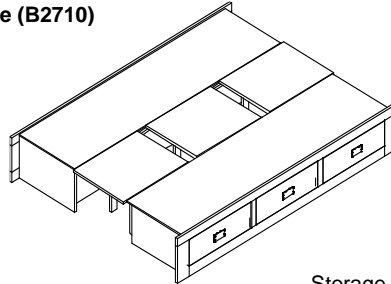

Lakewood Collection - Witmer Furniture

2021 Wholesale Price List, 9/9/2021

**Special Order Sale Price-
No Further Discount**

Lakewood Panel Bed with Underbed Storage (B2710)

Storage Units Raised Off Floor