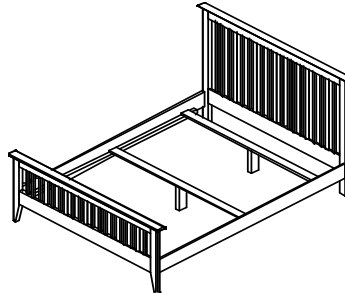

DO YOU WANT TO MAKE IT TO ACCEPT AN ADJUSTABLE BASE BED?

Remove the B1300RLS and Add the B1300ADJ priced below.

Description	Dimensions	Cubes	Birch Price	Oak Price	Cherry Price	QS Price
B1300ADJ-K	81-1/2	0.8	88	88	119	124
B1300ADJ-CAK	85-1/2	0.8	88	88	119	124
B1300ADJ-Q	81-1/2	0.8	88	88	119	124
B1300ADJ-F	76-1/2	0.8	88	88	119	124
B1300ADJ-T	76-1/2	0.8	88	88	119	124

DO YOU WANT A PLATFORM BED INSTEAD?

Remove the B1300RLS and replace with the B1305RLS listed below.

Vendor SKU	Description & Dimensions	Cubes	Birch Price	Oak Price	Cherry Price	QS Price
B1305RLS-K	6/6 Rails/Slats/Supports	1.7	128	128	174	179
B1305RLS-CAK	6/0 Rails/Slats/Supports	1.7	128	128	174	179
B1305RLS-Q	5/0 Rails/Slats/Supports	1.7	128	128	174	179
B1305RLS-F	4/6 Rails/Slats/Supports	1.7	128	128	174	179
B1305RLS-T	3/3 Rails/Slats/Supports	1.7	128	128	174	179

**Stratford Collection - Witmer Furniture
2021 Wholesale Price List, 4/20/2021**

**Special Order Sale Price-
No Further Discount**

STRATFORD VERTICAL SLAT BED

3 Slats for Mattress & Box Spring

Vendor SKU	Description & Dimensions	Cubes	Birch Price	Oak Price	Cherry Price	QS Price
King Slat Bed with Tall Footboard Complete						
B1310HB-K	6/6 Headboard (82-1/2x50)	20.6	468	493	587	614
B1313FB-K	6/6 Footboard (80-1/2x28)	11.9	349	370	441	463
B1300RLS-K	6/6 Rails/Slats/Supports	1.7	101	106	126	131