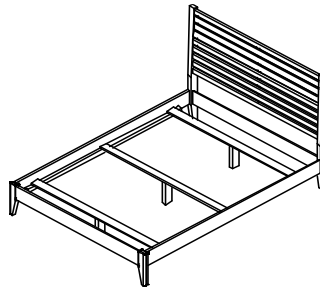

DO YOU WANT A PLATFORM BED INSTEAD?

Remove the B1320RLS and replace with the B1305RLS listed below.

Vendor SKU	Description & Dimensions	Cubes	Birch Price	Oak Price	Cherry Price	QS Price
B1305RLS-K	6/6 Rails/Slats/Supports	1.7	128	128	174	179
B1305RLS-CAK	6/0 Rails/Slats/Supports	1.7	128	128	174	179
B1305RLS-Q	5/0 Rails/Slats/Supports	1.7	128	128	174	179
B1305RLS-F	4/6 Rails/Slats/Supports	1.7	128	128	174	179
B1305RLS-T	3/3 Rails/Slats/Supports	1.7	128	128	174	179

**Stratford Collection - Witmer Furniture
2021 Wholesale Price List, 4/20/2021**

**Special Order Sale Price-
No Further Discount**

STRATFORD LADDER LOW PROFILE BED

3 Slats for Mattress & Box Spring

B1314 Headboard