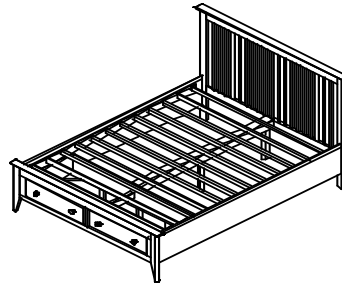

Stratford Collection - Witmer Furniture
2021 Wholesale Price List, 4/20/2021

Special Order Sale Price-
No Further Discount

12 Slats for Mattress Only

Vendor SKU	Description & Dimensions	Cubes	Birch Price	Oak Price	Cherry Price	QS Price
King Slat Bed w/ 2-Drawer Footboard Storage		45.7	1496	1498	1579	2008
B131020HB-K	6/6 Headboard (82-1/2 x50)	14.2	558	541	423	790
B131020FB-K	6/6 Storage Footboard (82-1/2x21)	29.8	702	735	876	921
B131020RLS-K	6/6 Rails/Slats/Supports	1.7	236	222	280	297

WxHxD
Overall
King - 82-1/2x50x86
CA King - 78-1/2x50x90
Queen - 66-1/2x50x86
Full - 60-1/2x50x81
Twin - 45-1/2x50x81

Vendor SKU	Description & Dimensions	Cubes	Birch Price	Oak Price	Cherry Price	QS Price
CA King Slat Bed w/ 2-Drawer Footboard Storage		45.7	1496	1498	1579	2008
B131020HB-CAK	6/0 Headboard (78-1/2 x50)	14.2	558	541	423	790
B131020FB-CAK	6/0 Storage Footboard (78-1/2x21)	29.8	702	735	876	921
B131020RLS-CAK	6/0 Rails/Slats/Supports	1.7	236	222	280	297

Vendor SKU	Description & Dimensions	Cubes	Birch Price	Oak Price	Cherry Price	QS Price
Queen Slat Bed w/ 2-Drawer Footboard Storage		45.7	1211	1253	1520	1767
B131020HB-Q	5/0 Headboard (66-1/2 x50)	11.6	413	413	519	718
B131020FB-Q	5/0 Storage Footboard (66-1/2x21)	29.8	601	634	755	792
B131020RLS-Q	5/0 Rails/Slats/Supports	1.7	197	206	246	257

Vendor SKU	Description & Dimensions	Cubes	Birch Price	Oak Price	Cherry Price	QS Price
Full Slat Bed w/ 2-Drawer Footboard Storage		45.7	1150	924	1435	1552
B131020HB-F	4/6 Headboard (60-1/2 x50)	11.7	408	146	511	579
B131020FB-F	4/6 Storage Footboard (60-1/2x21)	29.8	558	587	697	732
B131020RLS-F	4/6 Rails/Slats/Supports	1.7	184	191	227	241

Vendor SKU	Description & Dimensions	Cubes	Birch Price	Oak Price	Cherry Price	QS Price
Twin Slat Bed w/ 2-Drawer Footboard Storage		45.7	1058	1058	1320	1501
B131020HB-T	3/3 Headboard (45-1/2 x50)	10.6	383	383	475	541
B131020FB-T	3/3 Storage Footboard (45-1/2x21)	14.6	486	486	609	693
B131020RLS-T	3/3 Rails/Slats/Supports	1.7	189	189	236	267

WANT A DIFFERENT HEADBOARD? GO TO PAGE 12