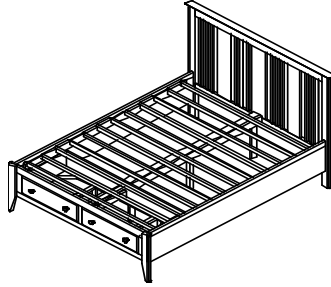

**Stratford Collection - Witmer Furniture
2021 Wholesale Price List, 4/20/2021**

**Special Order Sale Price-
No Further Discount**

12 Slats for Mattress Only
Footbed Storage

Vendor SKU	Description & Dimensions	Cubes	Birch Price	Oak Price	Cherry Price	QS Price
King Slat Bed w/ 2-Drawer Footboard Storage		45.7	1496	1498	1579	2008
B131920HB-K	6/6 Headboard (82-1/2 x50)	14.2	558	541	423	790
B131920FB-K	6/6 Storage Footboard (82-1/2x21)	29.8	702	735	876	921
B131920RLS-K	6/6 Rails/Slats/Supports	1.7	236	222	280	297

Vendor SKU	Description & Dimensions	Cubes	Birch Price	Oak Price	Cherry Price	QS Price
CA King Slat Bed w/ 2-Drawer Footboard Storage		45.7	1496	1498	1579	2008
B131920HB-CAK	6/0 Headboard (78-1/2 x50)	14.2	558	541	423	790
B131920FB-CAK	6/0 Storage Footboard (78-1/2x21)	29.8	702	735	876	921
B131920RLS-CAK	6/0 Rails/Slats/Supports	1.7	236	222	280	297

Vendor SKU	Description & Dimensions	Cubes	Birch Price	Oak Price	Cherry Price	QS Price
Queen Slat Bed w/ 2-Drawer Footboard Storage		1211	1253	1520	1767	
B131920HB-Q	5/0 Headboard (66-1/2 x50)	11.6	413	413	519	718
B131920FB-Q	5/0 Storage Footboard (66-1/2x21)	29.8	601	634	755	792
B131920RLS-Q	5/0 Rails/Slats/Supports	1.7	197	206	246	257

Vendor SKU	Description & Dimensions	Cubes	Birch Price	Oak Price	Cherry Price	QS Price
Full Slat Bed w/ 2-Drawer Footboard Storage		1150	924	1435	1552	
B131920HB-F	4/6 Headboard (60-1/2 x50)	11.7	408	146	511	579
B131920FB-F	4/6 Storage Footboard (60-1/2x21)	29.8	558	587	697	732
B131920RLS-F	4/6 Rails/Slats/Supports	1.7	184	191	227	241

Vendor SKU	Description & Dimensions	Cubes	Birch Price	Oak Price	Cherry Price	QS Price
Twin Slat Bed w/ 2-Drawer Footboard Storage		1058	1058	1320	1501	
B131920HB-T	3/3 Headboard (45-1/2 x50)	10.6	383	383	475	541
B131920FB-T	3/3 Storage Footboard (45-1/2x21)	14.6	486	486	609	693
B131920RLS-T	3/3 Rails/Slats/Supports	1.7	189	189	236	267

WxHxD
Overall
King - 82-1/2x50x86
CA King - 78-1/2x50x90
Queen - 66-1/2x50x86
Full - 60-1/2x50x81
Twin - 45-1/2x50x81

WANT A DIFFERENT HEADBOARD? GO TO PAGE 12