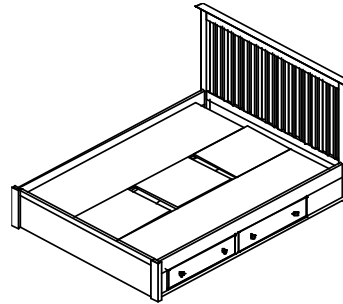

Stratford Collection - Witmer Furniture
2021 Wholesale Price List, 4/20/2021

Special Order Sale Price-
No Further Discount

STRATFORD SLAT BED WITH UNDERBED STORAGE

Vendor SKU	Description & Dimensions	Cubes	Birch Price	Oak Price	Cherry Price	QS Price
King Slat Headboard with Underbed Storage		57.6	2172	2197	2724	2859
B13126-RH-K	RH Storage Unit (2 Drawer)	18.5	750	750	939	987
B13126-LH-K	LH Storage Unit (2 Drawer)	18.5	750	750	939	987
B1310HB-K	6/6 Headboard (82-1/2x50)	20.6	468	493	587	614
B13126-FB-K	6/6 Footboard (81-1/2x20)	5.51	204	204	259	271
B13126-K-SUP	Center Support Panels	1.3	0	0	0	0

Vendor SKU	Description & Dimensions	Cubes	Birch Price	Oak Price	Cherry Price	QS Price
CA King Slat Headboard with Underbed Storage		57.6	2172	2197	2724	2859
B13126-RH-CAK	RH Storage Unit (2 Drawer)	18.5	750	750	939	987
B13126-LH-CAK	LH Storage Unit (2 Drawer)	18.5	750	750	939	987
B1310HB-CAK	6/0 Headboard (78-1/2x50)	20.6	468	493	587	614
B13126-FB-CAK	6/0 Footboard (76-1/2x20)	5.51	204	204	259	271
B13126-CAK-SUP	Center Support Panels	1.3	0	0	0	0

Vendor SKU	Description & Dimensions	Cubes	Birch Price	Oak Price	Cherry Price	QS Price
Queen Slat Headboard with Underbed Storage		53.7	2067	2090	2629	2765
B13126-RH-Q	RH Storage Unit (2 Drawer)	18.5	725	725	904	952
B13126-LH-Q	LH Storage Unit (2 Drawer)	18.5	725	725	904	952
B1310HB-Q	5/0 Headboard (66-1/2x50)	16.7	413	436	521	546
B13126-FB-Q	5/0 Footboard (64-1/2x20)	4.8	204	204	300	315
B13126-Q-SUP	Center Support Panels	1.3	0	0	0	0

Vendor SKU	Description & Dimensions	Cubes	Birch Price	Oak Price	Cherry Price	QS Price
Full Slat Headboard with Underbed Storage		52.3	1922	1937	2451	2573
B13126-RH-F	RH Storage Unit (2 Drawer)	18.5	707	707	886	929
B13126-LH-F	LH Storage Unit (2 Drawer)	18.5	707	707	886	929
B1310HB-F	4/6 Headboard (60-1/2x50)	15.3	317	332	395	413
B13126-FB-F	4/6 Footboard (58-1/2x20)	4.5	191	191	284	302
B13126-F-SUP	Center Support Panels	1.3	0	0	0	0

Vendor SKU	Description & Dimensions	Cubes	Birch Price	Oak Price	Cherry Price	QS Price
Twin Slat Headboard with Underbed Storage		48.7	1595	1557	1945	2041
B13126-RH-T	RH Storage Unit (2 Drawer)	37	707	707	886	929
or CHOOSE ONLY ONE						
B13126-LH-T	LH Storage Unit (2 Drawer)	37	707	707	886	929
B1310HB-T	3/3 Headboard (45-1/2x50)	11.7	302	319	380	397
B13126-FB-T	3/3 Footboard (43-1/2x20)	4	191	191	284	302
B13126-RL-T	Blank Rail	11.7	395	340	395	413
B13126-T-SUP	Center Support Panels	1.3	0	0	0	0

Overall
King - 81-1/2x16
CA King - 77-1/2x16
Queen - 81-1/2x16
Full - 76-1/2x16
Twin - 76-1/2x16

WANT A DIFFERENT HEADBOARD? GO TO PAGE 12