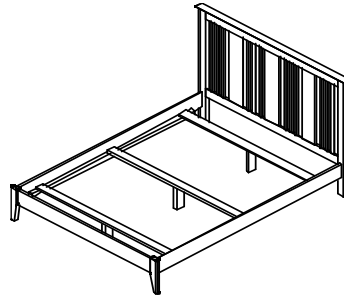

Stratford Collection - Witmer Furniture
2021 Wholesale Price List, 4/20/2021

**Special Order Sale Price-
No Further Discount**

STRATFORD SLAT PANEL BED

3 Slats for Mattress & Box Spring

WITH

WxHxD
Overall

- King - 82-1/2x50x85-1/2
- CA King-78-1/2x50x89-1/2
- Queen - 66x50x85-1/2
- Full - 60-1/2x50x80-1/2
- Twin 45-1/2x50x80-1/2

Vendor SKU	Description & Dimensions	Cubes	Birch Price	Oak Price	Cherry Price	QS Price
King Slat Panel Bed with Low Profile Footboard Complete						
B1319HB-K	6/6 Headboard (82-1/2x50)	20.6	526	526	709	737
B1310FB-K	6/6 Footboard (80-1/2x14-1/4)	11.9	224	224	302	315
B1300RLS-K	6/6 Rails/Slats/Supports	1.7	88	88	119	124

Vendor SKU	Description & Dimensions	Cubes	Birch Price	Oak Price	Cherry Price	QS Price
CA King Slat Panel Bed with Low Profile Footboard Complete						
B1319HB-CAK	6/0 Headboard (78-1/2x50)	20.6	526	526	709	737
B1310FB-CAK	6/0 Footboard (76-1/2x14-1/4)	11.9	224	224	302	315
B1300RLS-CAK	6/0 Rails/Slats/Supports	1.7	88	88	119	124

Vendor SKU	Description & Dimensions	Cubes	Birch Price	Oak Price	Cherry Price	QS Price
Queen Slat Panel Bed with Low Profile Footboard Complete						
B1319HB-Q	5/0 Headboard (66-1/2x50)	16.7	402	402	544	564
B1310FB-Q	5/0 Footboard (64-1/2x14-1/4)	9.7	186	186	252	262
B1300RLS-Q	5/0 Rails/Slats/Supports	1.7	88	88	119	124

Vendor SKU	Description & Dimensions	Cubes	Birch Price	Oak Price	Cherry Price	QS Price
Full Slat Panel Bed with Low Profile Footboard Complete						
B1319HB-F	4/6 Headboard (60-1/2x50)	15.3	393	393	531	549
B1310FB-F	4/6 Footboard (58-1/2x14-1/4)	8.8	186	186	252	262
B1300RLS-F	4/6 Rails/Slats/Supports	1.7	88	88	119	124

Vendor SKU	Description & Dimensions	Cubes	Birch Price	Oak Price	Cherry Price	QS Price
Twin Slat Panel Bed with Low Profile Footboard Complete						
B1319HB-T	3/3 Headboard	11.7	367	367	496	514
B1310FB-T	3/3 Footboard	6.7	174	174	234	244
B1300RLS-T	3/3 Rails/Slats	1.7	88	88	119	124

DO YOU WANT TO MAKE IT TO ACCEPT AN ADJUSTABLE BASE BED?

Remove the B1300RLS and Add the B1300ADJ priced below.

Description	Dimensions	Cubes	Birch Price	Oak Price	Cherry Price	QS Price
B1300ADJ-K	81-1/2	0.8	88	88	119	124
B1300ADJ-CAK	85-1/2	0.8	88	88	119	124
B1300ADJ-Q	81-1/2	0.8	88	88	119	124
B1300ADJ-F	76-1/2	0.8	88	88	119	124
B1300ADJ-T	76-1/2	0.8	88	88	119	124

DO YOU WANT A PLATFORM BED INSTEAD?

Remove the B1300RLS and replace with the B1305RLS listed below.

Vendor SKU	Description & Dimensions	Cubes	Birch Price	Oak Price	Cherry Price	QS Price
B1305RLS-K	6/6 Rails/Slats/Supports	1.7	128	128	174	179
B1305RLS-CAK	6/0 Rails/Slats/Supports	1.7	128	128	174	179
B1305RLS-Q	5/0 Rails/Slats/Supports	1.7	128	128	174	179
B1305RLS-F	4/6 Rails/Slats/Supports	1.7	128	128	174	179
B1305RLS-T	3/3 Rails/Slats/Supports	1.7	128	128	174	179