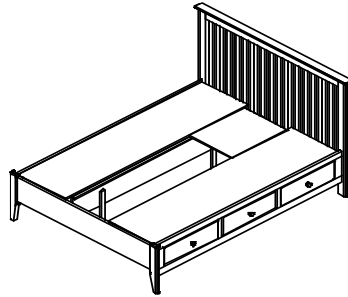

Stratford Collection - Witmer Furniture
2021 Wholesale Price List, 4/20/2021

**Special Order Sale Price-
No Further Discount**

STRATFORD SLAT BED WITH UNDERBED STORAGE

Vendor SKU	Description & Dimensions	Cubes	Birch Price	Oak Price	Cherry Price	QS Price
King Slat Headboard with Raised Storage		57.6	1962	2011	2176	2634
B131275-RH-K	RH Storage Unit (3-Drawer)	18.5	562	589	702	737
B131275-LH-K	LH Storage Unit (3 Drawer)	18.5	562	589	702	737
B1310HB-K	6/6 Headboard (82-1/2x50)	20.6	558	541	423	790
B13101FB-K	6/6 Footboard (80-1/2x20)	8.6	280	292	349	370
B131275-K-SUP	Center Support Panels	1.3	0	0	0	0