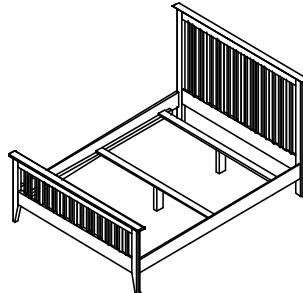

**DO YOU WANT TO MAKE IT TO ACCEPT AN ADJUSTABLE BASE BED?**

Remove the B1300RLS and Add the B1300ADJ priced below.

Description	Dimensions	Cubes	Birch Price	Oak Price	Cherry Price	QS Price
B1300ADJ-K	81-1/2	0.8	92	92	123	129
B1300ADJ-CAK	85-1/2	0.8	92	92	123	129
B1300ADJ-Q	81-1/2	0.8	92	92	123	129
B1300ADJ-F	76-1/2	0.8	92	92	123	129
B1300ADJ-T	76-1/2	0.8	92	92	123	129

**DO YOU WANT A PLATFORM BED INSTEAD?**

Remove the B1300RLS and replace with the B1305RLS listed below.

Vendor SKU	Description & Dimensions	Cubes	Birch Price	Oak Price	Cherry Price	QS Price
B1305RLS-K	6/6 Rails/Slats/Supports	1.7	133	133	180	186
B1305RLS-CAK	6/0 Rails/Slats/Supports	1.7	133	133	180	186
B1305RLS-Q	5/0 Rails/Slats/Supports	1.7	133	133	180	186
B1305RLS-F	4/6 Rails/Slats/Supports	1.7	133	133	180	186
B1305RLS-T	3/3 Rails/Slats/Supports	1.7	133	133	180	186

Stratford Collection - Witmer Furniture  
2021 Wholesale Price List, 9/9/2021

Special Order Sale Price-  
No Further Discount

STRATFORD VERTICAL SLAT BED

3 Slats for Mattress & Box Spring

Vendor SKU	Description & Dimensions	Cubes	Birch Price	Oak Price	Cherry Price	QS Price
<b>King Slat Bed with Tall Footboard Complete</b>						
B1310HB-K	6/6 Headboard (82-1/2x50)	20.6	486	512	609	637
B1313FB-K	6/6 Footboard (80-1/2x28)	11.9	363	384	458	481
B1300RLS-K	6/6 Rails/Slats/Supports	1.7	105	110	131	136