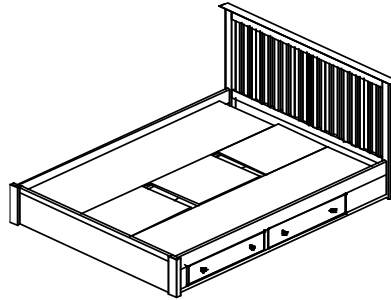

Stratford Collection - Witmer Furniture
2021 Wholesale Price List, 9/9/2021

**Special Order Sale Price-
No Further Discount**

STRATFORD SLAT BED WITH UNDERBED STORAGE

Vendor SKU	Description & Dimensions	Cubes	Birch Price	Oak Price	Cherry Price	QS Price
King Slat Headboard with Underbed Storage		57.6	2256	2282	2828	2969
B13126-RH-K	RH Storage Unit (2 Drawer)	18.5	779	779	975	1025
B13126-LH-K	LH Storage Unit (2 Drawer)	18.5	779	779	975	1025
B1310HB-K	6/6 Headboard (82-1/2x50)	20.6	486	512	609	637
B13126-FB-K	6/6 Footboard (81-1/2x20)	5.51	212	212	269	282
B13126-K-SUP	Center Support Panels	1.3	0	0	0	0

Vendor SKU	Description & Dimensions	Cubes	Birch Price	Oak Price	Cherry Price	QS Price
CA King Slat Headboard with Underbed Storage		57.6	2256	2282	2828	2969
B13126-RH-CAK	RH Storage Unit (2 Drawer)	18.5	779	779	975	1025
B13126-LH-CAK	LH Storage Unit (2 Drawer)	18.5	779	779	975	1025
B1310HB-CAK	6/0 Headboard (78-1/2x50)	20.6	486	512	609	637
B13126-FB-CAK	6/0 Footboard (76-1/2x20)	5.51	212	212	269	282
B13126-CAK-SUP	Center Support Panels	1.3	0	0	0	0

Vendor SKU	Description & Dimensions	Cubes	Birch Price	Oak Price	Cherry Price	QS Price
Queen Slat Headboard with Underbed Storage		53.7	2147	2171	2730	2870
B13126-RH-Q	RH Storage Unit (2 Drawer)	18.5	753	753	939	988
B13126-LH-Q	LH Storage Unit (2 Drawer)	18.5	753	753	939	988
B1310HB-Q	5/0 Headboard (66-1/2x50)	16.7	429	453	541	567
B13126-FB-Q	5/0 Footboard (64-1/2x20)	4.8	212	212	311	327
B13126-Q-SUP	Center Support Panels	1.3	0	0	0	0

Vendor SKU	Description & Dimensions	Cubes	Birch Price	Oak Price	Cherry Price	QS Price
Full Slat Headboard with Underbed Storage		52.3	1996	2012	2545	2670
B13126-RH-F	RH Storage Unit (2 Drawer)	18.5	734	734	920	964
B13126-LH-F	LH Storage Unit (2 Drawer)	18.5	734	734	920	964
B1310HB-F	4/6 Headboard (60-1/2x50)	15.3	329	345	410	429
B13126-FB-F	4/6 Footboard (58-1/2x20)	4.5	199	199	295	313
B13126-F-SUP	Center Support Panels	1.3	0	0	0	0

Overall

- King - 81-1/2x16
- CA King - 77-1/2x16
- Queen - 81-1/2x16
- Full - 76-1/2x16
- Twin - 76-1/2x16

Vendor SKU	Description & Dimensions	Cubes	Birch Price	Oak Price	Cherry Price	QS Price
Twin Slat Headboard with Underbed Storage		48.7	1656	1618	2019	2119
B13126-RH-T	RH Storage Unit (2 Drawer)	37	734	734	920	964
or CHOOSE ONLY ONE						
B13126-LH-T	LH Storage Unit (2 Drawer)	37	734	734	920	964
B1310HB-T	3/3 Headboard (45-1/2x50)	11.7	313	332	394	413
B13126-FB-T	3/3 Footboard (43-1/2x20)	4	199	199	295	313
B13126-RL-T	Blank Rail	11.7	410	353	410	429
B13126-T-SUP	Center Support Panels	1.3	0	0	0	0

WANT A DIFFERENT HEADBOARD? GO TO PAGE 12