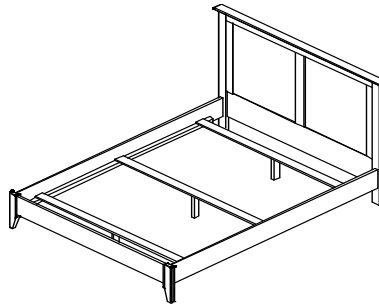

Stratford Collection - Witmer Furniture
2021 Wholesale Price List, 9/9/2021

Special Order Sale Price-
No Further Discount

STRATFORD PANEL BED

3 Slats for Mattress & Box Spring

Vendor SKU	Description & Dimensions	Cubes	Birch Price	Oak Price	Cherry Price	QS Price
King Panel Bed with Low Profile Footboard						
B13910HB-K	6/6 Headboard (82-1/2x50)	21.6	580	562	440	821
B13910FB-K	6/6 Footboard (80-1/2x14-1/4)	7.4	243	243	303	345
B13910RLS-K	6/6 Rails/Slats/Supports	1.7	94	94	123	129

WITH

WxHxD
Overall
King - 82-1/2x52x85-1/2
CA King-78-1/2x52x89-1/2
Queen - 66x52x85-1/2
Full - 60-1/2x52x80-1/2
Twin 45-1/2x52x80-1/2

Vendor SKU	Description & Dimensions	Cubes	Birch Price	Oak Price	Cherry Price	QS Price
CA King Panel Bed with Low Profile Footboard						
B13910HB-CAK	6/0 Headboard (78-1/2x50)	21.6	580	562	440	821
B13910FB-CAK	6/0 Footboard (76-1/2x14-1/4)	7.4	243	243	303	345
B13910RLS-CAK	6/0 Rails/Slats/Supports	1.7	94	94	123	129

Vendor SKU	Description & Dimensions	Cubes	Birch Price	Oak Price	Cherry Price	QS Price
Queen Panel Bed with Low Profile Footboard						
B13910HB-Q	5/0 Headboard (66-1/2x50)	17.6	465	449	580	670
B13910FB-Q	5/0 Footboard (64-1/2x14-1/4)	5.7	201	201	251	285
B13910RLS-Q	5/0 Rails/Slats/Supports	1.7	94	94	123	129

Vendor SKU	Description & Dimensions	Cubes	Birch Price	Oak Price	Cherry Price	QS Price
Full Panel Bed with Low Profile Footboard						
B13901HB-F	4/6 Headboard (60-1/2x50)	16.1	434	434	543	620
B13910FB-F	4/6 Footboard (58-1/2x14-1/4)	5.2	201	201	251	285
B13910RLS-F	4/6 Rails/Slats/Supports	1.7	94	94	123	129

Vendor SKU	Description & Dimensions	Cubes	Birch Price	Oak Price	Cherry Price	QS Price
Twin Panel Bed with Low Profile Footboard						
B13910HB-T	3/3 Headboard (45-1/2x50)	12.4	405	394	504	580
B13910FB-T	3/3 Footboard (43-1/2x14-1/4)	4	188	188	232	264
B13910RLS-T	3/3 Rails/Slats/Supports	1.7	94	94	123	129

DO YOU WANT TO MAKE IT TO ACCEPT AN ADJUSTABLE BASE BED?

Remove the B13910RLS and Add the B1300ADJ priced below.

Description	Dimensions	Cubes	Birch Price	Oak Price	Cherry Price	QS Price
B13910ADJ-K	81-1/2	0.8	92	92	123	129
B13910ADJ-CAK	85-1/2	0.8	92	92	123	129
B13910ADJ-Q	81-1/2	0.8	92	92	123	129
B13910ADJ-F	76-1/2	0.8	92	92	123	129
B13910ADJ-T	76-1/2	0.8	92	92	123	129

DO YOU WANT A PLATFORM BED INSTEAD?

Remove the B1300RLS and replace with the B1305RLS listed below.

Vendor SKU	Description & Dimensions	Cubes	Birch Price	Oak Price	Cherry Price	QS Price
B1305RLS-K	6/6 Rails/Slats/Supports	1.7	133	133	180	186
B1305RLS-CAK	6/0 Rails/Slats/Supports	1.7	133	133	180	186
B1305RLS-Q	5/0 Rails/Slats/Supports	1.7	133	133	180	186
B1305RLS-F	4/6 Rails/Slats/Supports	1.7	133	133	180	186
B1305RLS-T	3/3 Rails/Slats/Supports	1.7	133	133	180	186