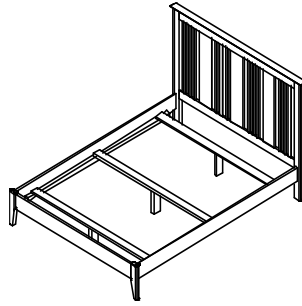

Stratford Collection - Witmer Furniture
2021 Wholesale Price List, 9/9/2021

**Special Order Sale Price-
No Further Discount**

STRATFORD SLAT PANEL BED

3 Slats for Mattress & Box Spring

WITH

T

WxHxD

Overall

- King - 82-1/2x50x85-1/2
- CA King-78-1/2x50x89-1/2
- Queen - 66x50x85-1/2
- Full - 60-1/2x50x80-1/2
- Twin 45-1/2x50x80-1/2

Vendor SKU	Description & Dimensions	Cubes	Birch Price	Oak Price	Cherry Price	QS Price
King Slat Panel Bed with Low Profile Footboard Complete						
B1319HB-K	6/6 Headboard (82-1/2x50)	20.6	546	546	737	766
B1310FB-K	6/6 Footboard (80-1/2x14-1/4)	11.9	232	232	313	327
B1300RLS-K	6/6 Rails/Slats/Supports	1.7	92	92	123	129

Vendor SKU	Description & Dimensions	Cubes	Birch Price	Oak Price	Cherry Price	QS Price
CA King Slat Panel Bed with Low Profile Footboard Complete						
B1319HB-CAK	6/0 Headboard (78-1/2x50)	20.6	546	546	737	766
B1310FB-CAK	6/0 Footboard (76-1/2x14-1/4)	11.9	232	232	313	327
B1300RLS-CAK	6/0 Rails/Slats/Supports	1.7	92	92	123	129

Vendor SKU	Description & Dimensions	Cubes	Birch Price	Oak Price	Cherry Price	QS Price
Queen Slat Panel Bed with Low Profile Footboard Complete						
B1319HB-Q	5/0 Headboard (66-1/2x50)	16.7	418	418	565	585
B1310FB-Q	5/0 Footboard (64-1/2x14-1/4)	9.7	193	193	261	272
B1300RLS-Q	5/0 Rails/Slats/Supports	1.7	92	92	123	129

Vendor SKU	Description & Dimensions	Cubes	Birch Price	Oak Price	Cherry Price	QS Price
Full Slat Panel Bed with Low Profile Footboard Complete						
B1319HB-F	4/6 Headboard (60-1/2x50)	15.3	408	408	552	570
B1310FB-F	4/6 Footboard (58-1/2x14-1/4)	8.8	193	193	261	272
B1300RLS-F	4/6 Rails/Slats/Supports	1.7	92	92	123	129

Vendor SKU	Description & Dimensions	Cubes	Birch Price	Oak Price	Cherry Price	QS Price
Twin Slat Panel Bed with Low Profile Footboard Complete						
B1319HB-T	3/3 Headboard	11.7	381	381	515	534
B1310FB-T	3/3 Footboard	6.7	180	180	243	254
B1300RLS-T	3/3 Rails/Slats	1.7	92	92	123	129

DO YOU WANT TO MAKE IT TO ACCEPT AN ADJUSTABLE BASE BED?

Remove the B1300RLS and Add the B1300ADJ priced below.

Description	Dimensions	Cubes	Birch Price	Oak Price	Cherry Price	QS Price
B1300ADJ-K	81-1/2	0.8	92	92	123	129
B1300ADJ-CAK	85-1/2	0.8	92	92	123	129
B1300ADJ-Q	81-1/2	0.8	92	92	123	129
B1300ADJ-F	76-1/2	0.8	92	92	123	129
B1300ADJ-T	76-1/2	0.8	92	92	123	129

DO YOU WANT A PLATFORM BED INSTEAD?

Remove the B1300RLS and replace with the B1305RLS listed below.

Vendor SKU	Description & Dimensions	Cubes	Birch Price	Oak Price	Cherry Price	QS Price
B1305RLS-K	6/6 Rails/Slats/Supports	1.7	133	133	180	186
B1305RLS-CAK	6/0 Rails/Slats/Supports	1.7	133	133	180	186
B1305RLS-Q	5/0 Rails/Slats/Supports	1.7	133	133	180	186
B1305RLS-F	4/6 Rails/Slats/Supports	1.7	133	133	180	186
B1305RLS-T	3/3 Rails/Slats/Supports	1.7	133	133	180	186