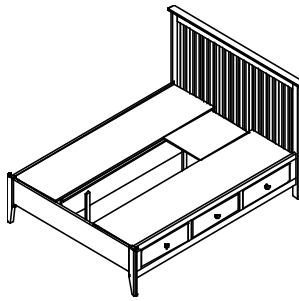

Stratford Collection - Witmer Furniture
2021 Wholesale Price List, 9/9/2021

**Special Order Sale Price-
No Further Discount**

STRATFORD SLAT BED WITH UNDERBED STORAGE

Vendor SKU	Description & Dimensions	Cubes	Birch Price	Oak Price	Cherry Price	QS Price
King Slat Headboard with Raised Storage		57.6	2037	2087	2261	2737
B131275-RH-K	RH Storage Unit (3-Drawer)	18.5	583	611	729	766
B131275-LH-K	LH Storage Unit (3 Drawer)	18.5	583	611	729	766
B1310HB-K	6/6 Headboard (82-1/2x50)	20.6	580	562	440	821
B13101FB-K	6/6 Footboard (80-1/2x20)	8.6	291	303	363	384
B131275-K-SUP	Center Support Panels	1.3	0	0	0	0

Vendor SKU	Description & Dimensions	Cubes	Birch Price	Oak Price	Cherry Price	QS Price
CA King Slat Headboard with Raised Storage		57.6	2037	2087	2261	2737
B131275-RH-CAK	RH Storage Unit (3-Drawer)	18.5	583	611	729	766
B131275-LH-CAK	LH Storage Unit (3 Drawer)	18.5	583	611	729	766
B1310HB-CAK	6/0 Headboard (78-1/2x50)	20.6	580	562	440	821
B13101FB-CAK	6/0 Footboard (76-1/2x20)	8.6	291	303	363	384
B131275-CAK-SUP	Center Support Panels	1.3	0	0	0	0

Vendor SKU	Description & Dimensions	Cubes	Birch Price	Oak Price	Cherry Price	QS Price
Queen Slat Headboard with Raised Storage		53.7	1895	1945	2367	2547
B131275-RH-Q	RH Storage Unit (3-Drawer)	18.5	583	611	729	766
B131275-LH-Q	LH Storage Unit (3 Drawer)	18.5	583	611	729	766
B1310HB-Q	5/0 Headboard (66-1/2x50)	16.7	465	449	580	670
B13101FB-Q	5/0 Footboard (64-1/2x20)	6.9	264	274	329	345
B131275-Q-SUP	Center Support Panels	1.3	0	0	0	0

Vendor SKU	Description & Dimensions	Cubes	Birch Price	Oak Price	Cherry Price	QS Price
Full Slat Headboard with Raised Storage		610	1830	1901	2292	2461
B131275-RH-F	RH Storage Unit (3-Drawer)	225	583	611	729	766
B131275-LH-F	LH Storage Unit (3 Drawer)	225	583	611	729	766
B1310HB-F	4/6 Headboard (60-1/2x50)	160	434	434	543	620
B13101FB-F	4/6 Footboard (58-1/2x20)	90	230	245	291	309
B131275-F-SUP	Center Support Panels	1.3	0	0	0	0

Vendor SKU	Description & Dimensions	Cubes	Birch Price	Oak Price	Cherry Price	QS Price
Twin Slat Headboard with Raised Storage		36.3	1496	1536	1870	2017
B131275-RH-T	RH Storage Unit (3 Drawer)	18.5	583	611	729	766
or CHOOSE ONLY ONE						
B131275-LH-T	LH Storage Unit (3 Drawer)	18.5	583	611	729	766
B1310HB-T	3/3 Headboard (45-1/2x50)	11.7	405	394	504	580
B13101FB-T	3/3 Footboard (43-1/2x20)	4.8	217	228	274	287
B131275RL-T	Blank Rail	5.5	291	303	363	384
B131275-T-SUP	Center Support Panels	1.3	0	0	0	0

1. **Overall**
   King - 81-1/2x19-1/2
   CA King - 77-1/2x19-1/2
   Queen - 81-1/2x19-1/2
   Full - 76-1/2x19-1/2
   Twin - 76-1/2x19-1/2

WANT A DIFFERENT HEADBOARD? GO TO PAGE 12