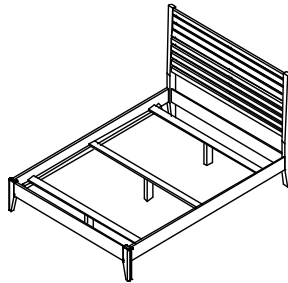

**DO YOU WANT A PLATFORM BED INSTEAD?**

Remove the B1320RLS and replace with the B1305RLS listed below.

Vendor SKU	Description & Dimensions	Cubes	Birch Price	Oak Price	Cherry Price	QS Price
B1305RLS-K	6/6 Rails/Slats/Supports	1.7	133	133	180	186
B1305RLS-CAK	6/0 Rails/Slats/Supports	1.7	133	133	180	186
B1305RLS-Q	5/0 Rails/Slats/Supports	1.7	133	133	180	186
B1305RLS-F	4/6 Rails/Slats/Supports	1.7	133	133	180	186
B1305RLS-T	3/3 Rails/Slats/Supports	1.7	133	133	180	186

**Stratford Collection - Witmer Furniture**  
**2021 Wholesale Price List, 9/9/2021**

**Special Order Sale Price-  
 No Further Discount**

**STRATFORD LADDER LOW PROFILE BED**

3 Slats for Mattress & Box Spring