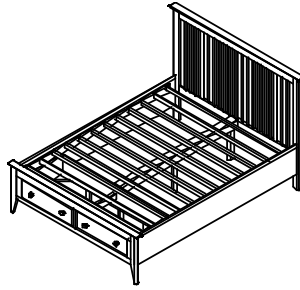

Stratford Collection - Witmer Furniture
2021 Wholesale Price List, 9/9/2021

Special Order Sale Price-
No Further Discount

12 Slats for Mattress Only

Vendor SKU	Description & Dimensions	Cubes	Birch Price	Oak Price	Cherry Price	QS Price
King Slat Bed w/ 2-Drawer Footboard Storage						
B131020HB-K	6/6 Headboard (82-1/2 x50)	14.2	580	562	440	821
B131020FB-K	6/6 Storage Footboard (82-1/2x21)	29.8	729	764	909	957
B131020RLS-K	6/6 Rails/Slats/Supports	1.7	245	230	291	309

WxHxD
Overall
King - 82-1/2x50x86
CA King - 78-1/2x50x90
Queen - 66-1/2x50x86
Full - 60-1/2x50x81
Twin - 45-1/2x50x81

Vendor SKU	Description & Dimensions	Cubes	Birch Price	Oak Price	Cherry Price	QS Price
CA King Slat Bed w/ 2-Drawer Footboard Storage						
B131020HB-CAK	6/0 Headboard (78-1/2 x50)	14.2	580	562	440	821
B131020FB-CAK	6/0 Storage Footboard (78-1/2x21)	29.8	729	764	909	957
B131020RLS-CAK	6/0 Rails/Slats/Supports	1.7	245	230	291	309

Vendor SKU	Description & Dimensions	Cubes	Birch Price	Oak Price	Cherry Price	QS Price
Queen Slat Bed w/ 2-Drawer Footboard Storage						
B131020HB-Q	5/0 Headboard (66-1/2 x50)	11.6	429	429	539	745
B131020FB-Q	5/0 Storage Footboard (66-1/2x21)	29.8	624	659	784	823
B131020RLS-Q	5/0 Rails/Slats/Supports	1.7	204	214	256	267

Vendor SKU	Description & Dimensions	Cubes	Birch Price	Oak Price	Cherry Price	QS Price
Full Slat Bed w/ 2-Drawer Footboard Storage						
B131020HB-F	4/6 Headboard (60-1/2 x50)	11.7	423	151	530	602
B131020FB-F	4/6 Storage Footboard (60-1/2x21)	29.8	580	609	724	760
B131020RLS-F	4/6 Rails/Slats/Supports	1.7	191	199	235	251

Vendor SKU	Description & Dimensions	Cubes	Birch Price	Oak Price	Cherry Price	QS Price
Twin Slat Bed w/ 2-Drawer Footboard Storage						
B131020HB-T	3/3 Headboard (45-1/2 x50)	10.6	397	397	494	562
B131020FB-T	3/3 Storage Footboard (45-1/2x21)	14.6	504	504	633	719
B131020RLS-T	3/3 Rails/Slats/Supports	1.7	197	197	245	278

WANT A DIFFERENT HEADBOARD? GO TO PAGE 12