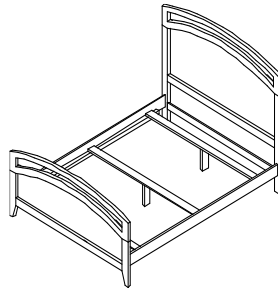

Stratford Collection - Witmer Furniture
2021 Wholesale Price List, 9/9/2021

Special Order Sale Price-
No Further Discount

STRATFORD ARCH PANEL BED

3 Slats for Mattress & Box Spring

WITH

Not Available as Headboard Only

T

WxHxD
Overall

King - 80-1/2x57x85-1/2
CA King-76-1/2x57x89-1/2
Queen - 64-1/2x57x85-1/2
Full - 58-1/2x57x80-1/2
Twin 43-1/2x57x80-1/2

Vendor SKU	Description & Dimensions	Cubes	Birch Price	Oak Price	Cherry Price	QS Price
King Arch Panel Bed with Arch Panel Footboard		34.2	1901	1901	2565	2660
B1320HB-K	6/6 Headboard (80-1/2x57-3/4)	20.6	975	975	1318	1364
B1320FB-K	6/6 Footboard (80-1/2x34-1/2)	11.9	751	751	1012	1051
B1320RLS-K	6/6 Rails/Slats/Supports	1.7	175	175	235	245

Vendor SKU	Description & Dimensions	Cubes	Birch Price	Oak Price	Cherry Price	QS Price
CA King Arch Panel Bed with Arch Panel Footboard		34.2	1901	1901	2565	2660
B1320HB-CAK	6/0 Headboard (76-1/2x57-3/4)	20.6	975	975	1318	1364
B1320FB-CAK	6/0 Footboard (76-1/2x34-1/2)	11.9	751	751	1012	1051
B1320RLS-CAK	6/0 Rails/Slats/Supports	1.7	175	175	235	245

Vendor SKU	Description & Dimensions	Cubes	Birch Price	Oak Price	Cherry Price	QS Price
Queen Arch Panel Bed with Arch Panel Footboard		28.1	1573	1573	2125	2204
B1320HB-Q	5/0 Headboard (64-1/2x57-3/4)	16.7	813	813	1097	1137
B1320FB-Q	5/0 Footboard (64-1/2x34-1/2)	9.7	624	624	845	876
B1320RLS-Q	5/0 Rails/Slats/Supports	1.7	136	136	183	191

Vendor SKU	Description & Dimensions	Cubes	Birch Price	Oak Price	Cherry Price	QS Price
Full Arch Panel Bed with Arch Panel Footboard		25.8	1494	1494	2017	2094
B1320HB-F	4/6 Headboard (58-1/2x57-3/4)	15.3	773	773	1045	1082
B1320FB-F	4/6 Footboard (58-1/2x34-1/2)	8.8	585	585	789	821
B1320RLS-F	4/6 Rails/Slats/Supports	1.7	136	136	183	191

Vendor SKU	Description & Dimensions	Cubes	Birch Price	Oak Price	Cherry Price	QS Price
Twin Arch Panel Bed with Arch Panel Footboard		20.1	732	732	988	1026
B1320HB-T	3/3 Headboard (43-1/2x57-3/4)	11.7	460	460	622	643
B1320FB-T	4/3 Footboard (43-1/2x34-1/2)	6.7	180	180	243	254
B1320RLS-T	3/3 Rails/Slats	1.7	92	92	123	129

DO YOU WANT TO MAKE IT TO ACCEPT AN ADJUSTABLE BASE BED?

Remove the B1320RLS and Add the B1320ADJ priced below.

Description	Dimensions	Cubes	Birch Price	Oak Price	Cherry Price	QS Price
B1320ADJ-K	81-1/2	0.8	175	175	235	245
B1320ADJ-CAK	85-1/2	0.8	175	175	235	245
B1320ADJ-Q	81-1/2	0.8	136	136	183	191
B1320ADJ-F	76-1/2	0.8	136	136	183	191
B1320ADJ-T	76-1/2	0.8	92	92	123	129

DO YOU WANT A PLATFORM BED INSTEAD?

Remove the B1320RLS and replace with the B1305RLS listed below.

Vendor SKU	Description & Dimensions	Cubes	Birch Price	Oak Price	Cherry Price	QS Price
B1305RLS-K	6/6 Rails/Slats/Supports	1.7	133	133	180	186
B1305RLS-CAK	6/0 Rails/Slats/Supports	1.7	133	133	180	186
B1305RLS-Q	5/0 Rails/Slats/Supports	1.7	133	133	180	186
B1305RLS-F	4/6 Rails/Slats/Supports	1.7	133	133	180	186
B1305RLS-T	3/3 Rails/Slats/Supports	1.7	133	133	180	186