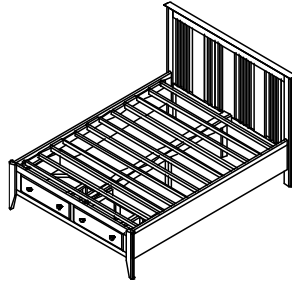

Stratford Collection - Witmer Furniture
2021 Wholesale Price List, 9/9/2021

Special Order Sale Price-
No Further Discount

12 Slats for Mattress Only
Footbed Storage

Vendor SKU	Description & Dimensions	Cubes	Birch Price	Oak Price	Cherry Price	QS Price
King Slat Bed w/ 2-Drawer Footboard Storage		45.7	1554	1556	1640	2087
B131920HB-K	6/6 Headboard (82-1/2 x50)	14.2	580	562	440	821
B131920FB-K	6/6 Storage Footboard (82-1/2x21)	29.8	729	764	909	957
B131920RLS-K	6/6 Rails/Slats/Supports	1.7	245	230	291	309

Vendor SKU	Description & Dimensions	Cubes	Birch Price	Oak Price	Cherry Price	QS Price
CA King Slat Bed w/ 2-Drawer Footboard Storage		45.7	1554	1556	1640	2087
B131920HB-CAK	6/0 Headboard (78-1/2 x50)	14.2	580	562	440	821
B131920FB-CAK	6/0 Storage Footboard (78-1/2x21)	29.8	729	764	909	957
B131920RLS-CAK	6/0 Rails/Slats/Supports	1.7	245	230	291	309

Vendor SKU	Description & Dimensions	Cubes	Birch Price	Oak Price	Cherry Price	QS Price
Queen Slat Bed w/ 2-Drawer Footboard Storage			1257	1302	1579	1835
B131920HB-Q	5/0 Headboard (66-1/2 x50)	11.6	429	429	539	745
B131920FB-Q	5/0 Storage Footboard (66-1/2x21)	29.8	624	659	784	823
B131920RLS-Q	5/0 Rails/Slats/Supports	1.7	204	214	256	267

Vendor SKU	Description & Dimensions	Cubes	Birch Price	Oak Price	Cherry Price	QS Price
Full Slat Bed w/ 2-Drawer Footboard Storage			1194	959	1489	1613
B131920HB-F	4/6 Headboard (60-1/2 x50)	11.7	423	151	530	602
B131920FB-F	4/6 Storage Footboard (60-1/2x21)	29.8	580	609	724	760
B131920RLS-F	4/6 Rails/Slats/Supports	1.7	191	199	235	251

Vendor SKU	Description & Dimensions	Cubes	Birch Price	Oak Price	Cherry Price	QS Price
Twin Slat Bed w/ 2-Drawer Footboard Storage			1098	1098	1372	1559
B131920HB-T	3/3 Headboard (45-1/2 x50)	10.6	397	397	494	562
B131920FB-T	3/3 Storage Footboard (45-1/2x21)	14.6	504	504	633	719
B131920RLS-T	3/3 Rails/Slats/Supports	1.7	197	197	245	278

WxHxD
Overall
King - 82-1/2x50x86
CA King - 78-1/2x50x90
Queen - 66-1/2x50x86
Full - 60-1/2x50x81
Twin - 45-1/2x50x81

WANT A DIFFERENT HEADBOARD? GO TO PAGE 12